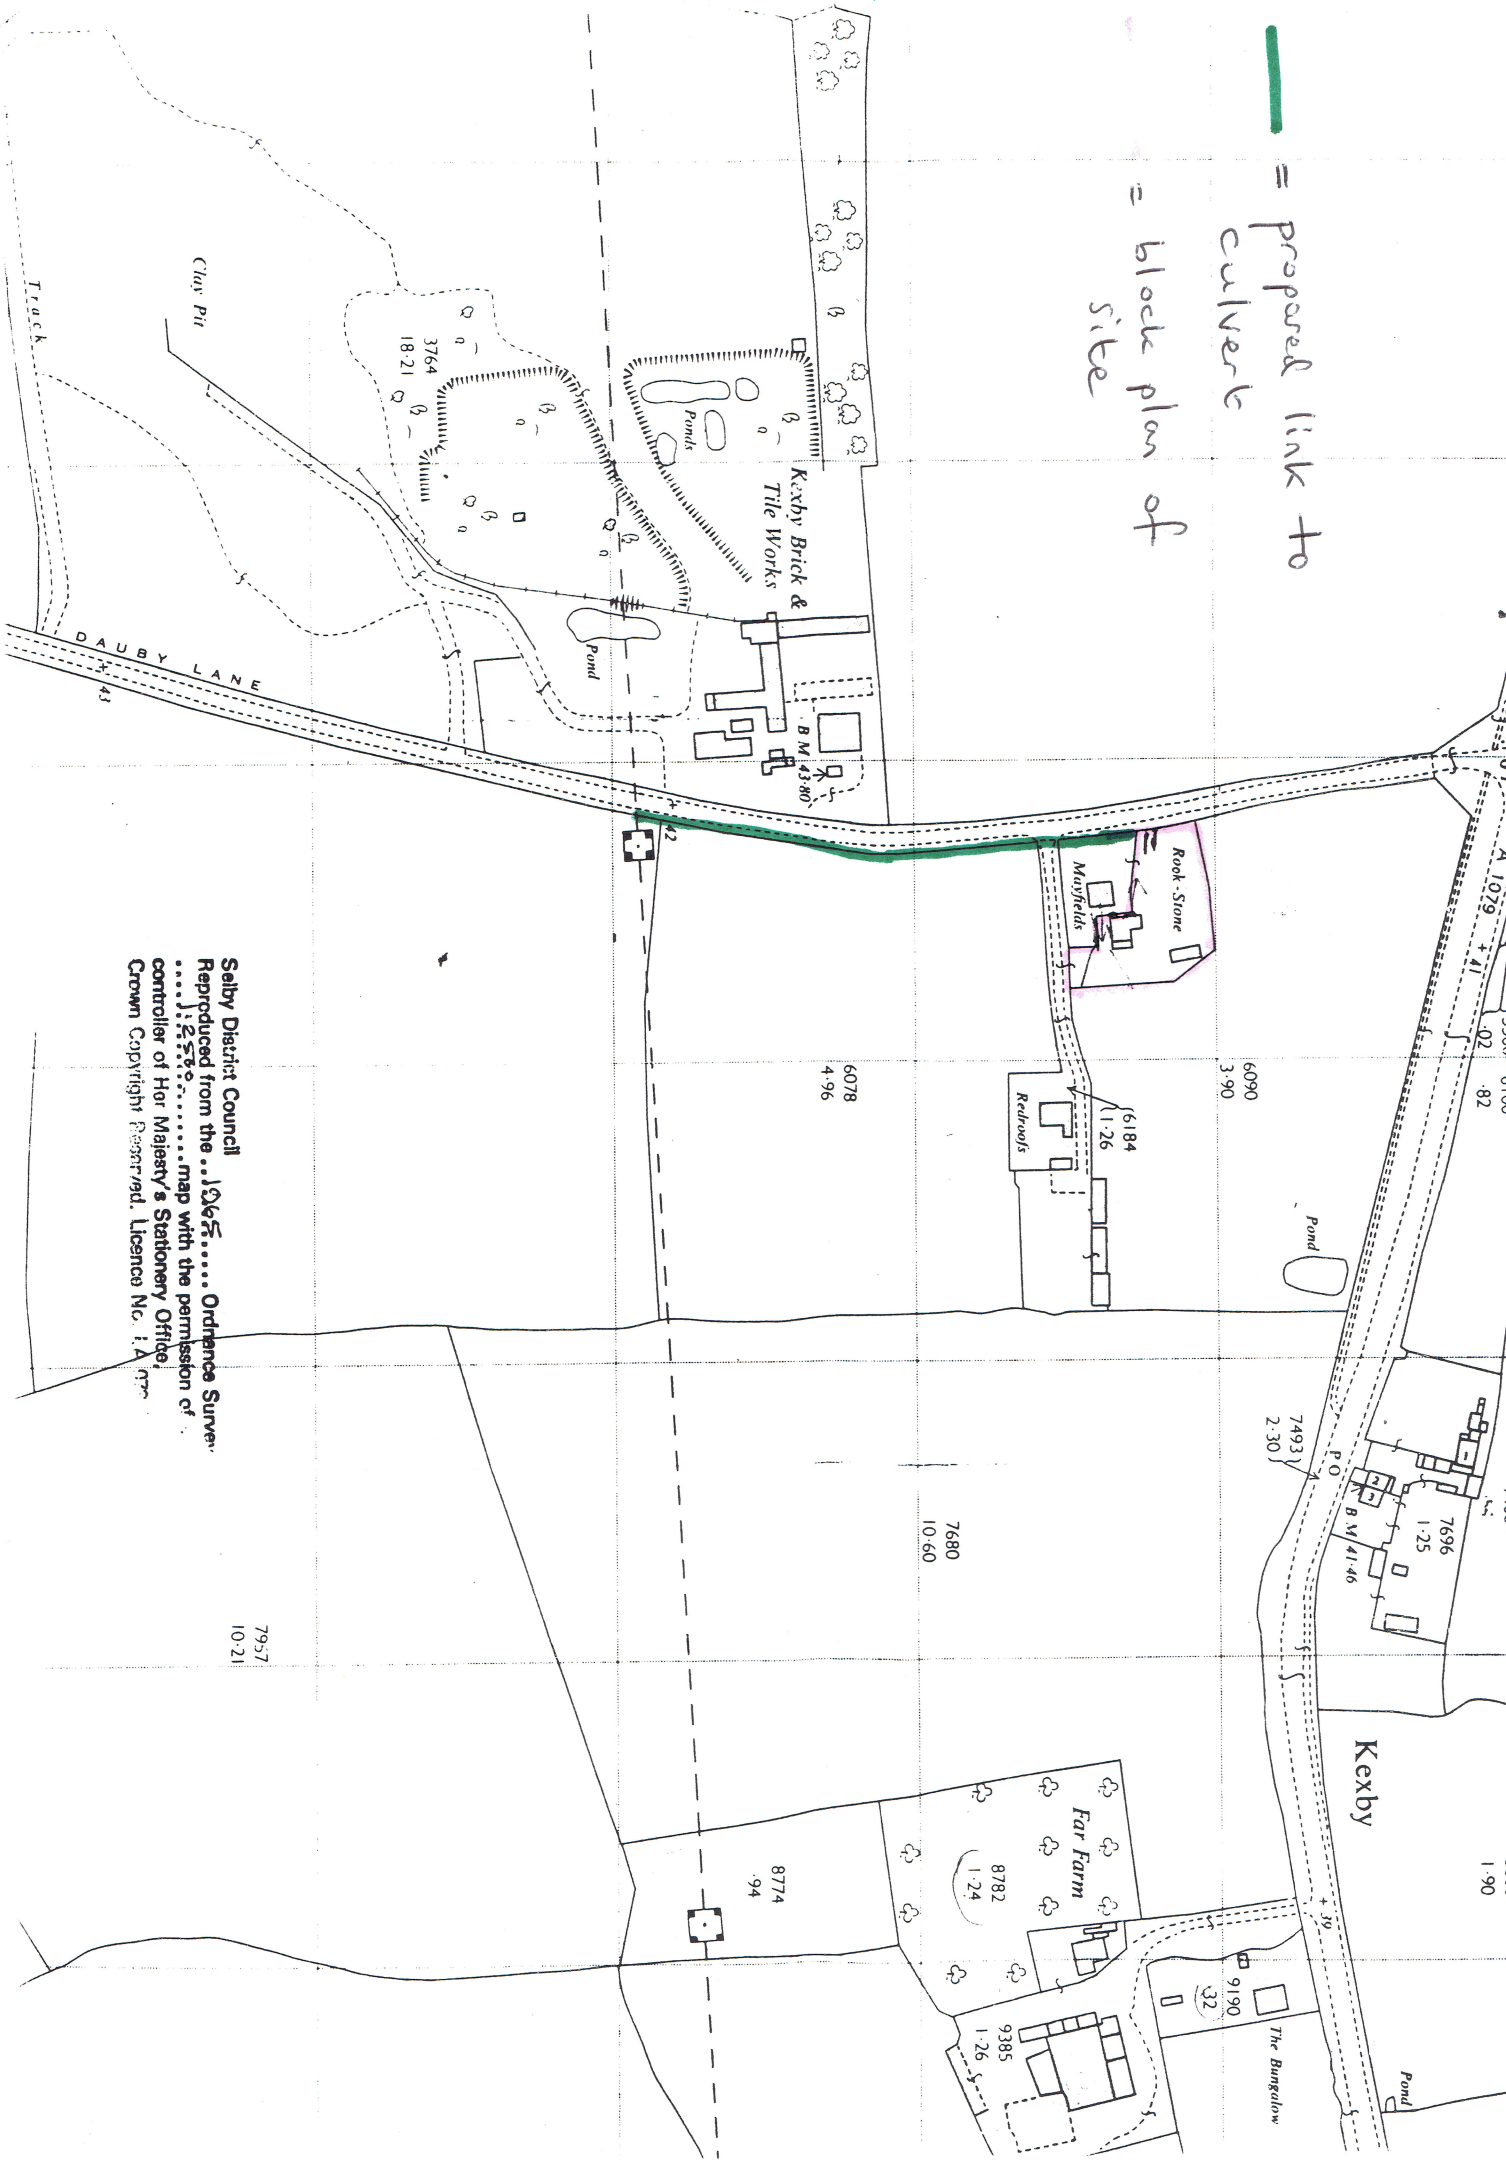

— = prepared link to
 = culvert
 = block plan of
 site

Selby District Council
 Reproduced from the Ordnance Survey
 map with the permission of
 the Controller of Her Majesty's Stationery Office
 Crown Copyright Reserved. Licence No. 1A 1999

7957
 1021

ROCKSTONE

SITE PLAN

(NOT TO SCALE)