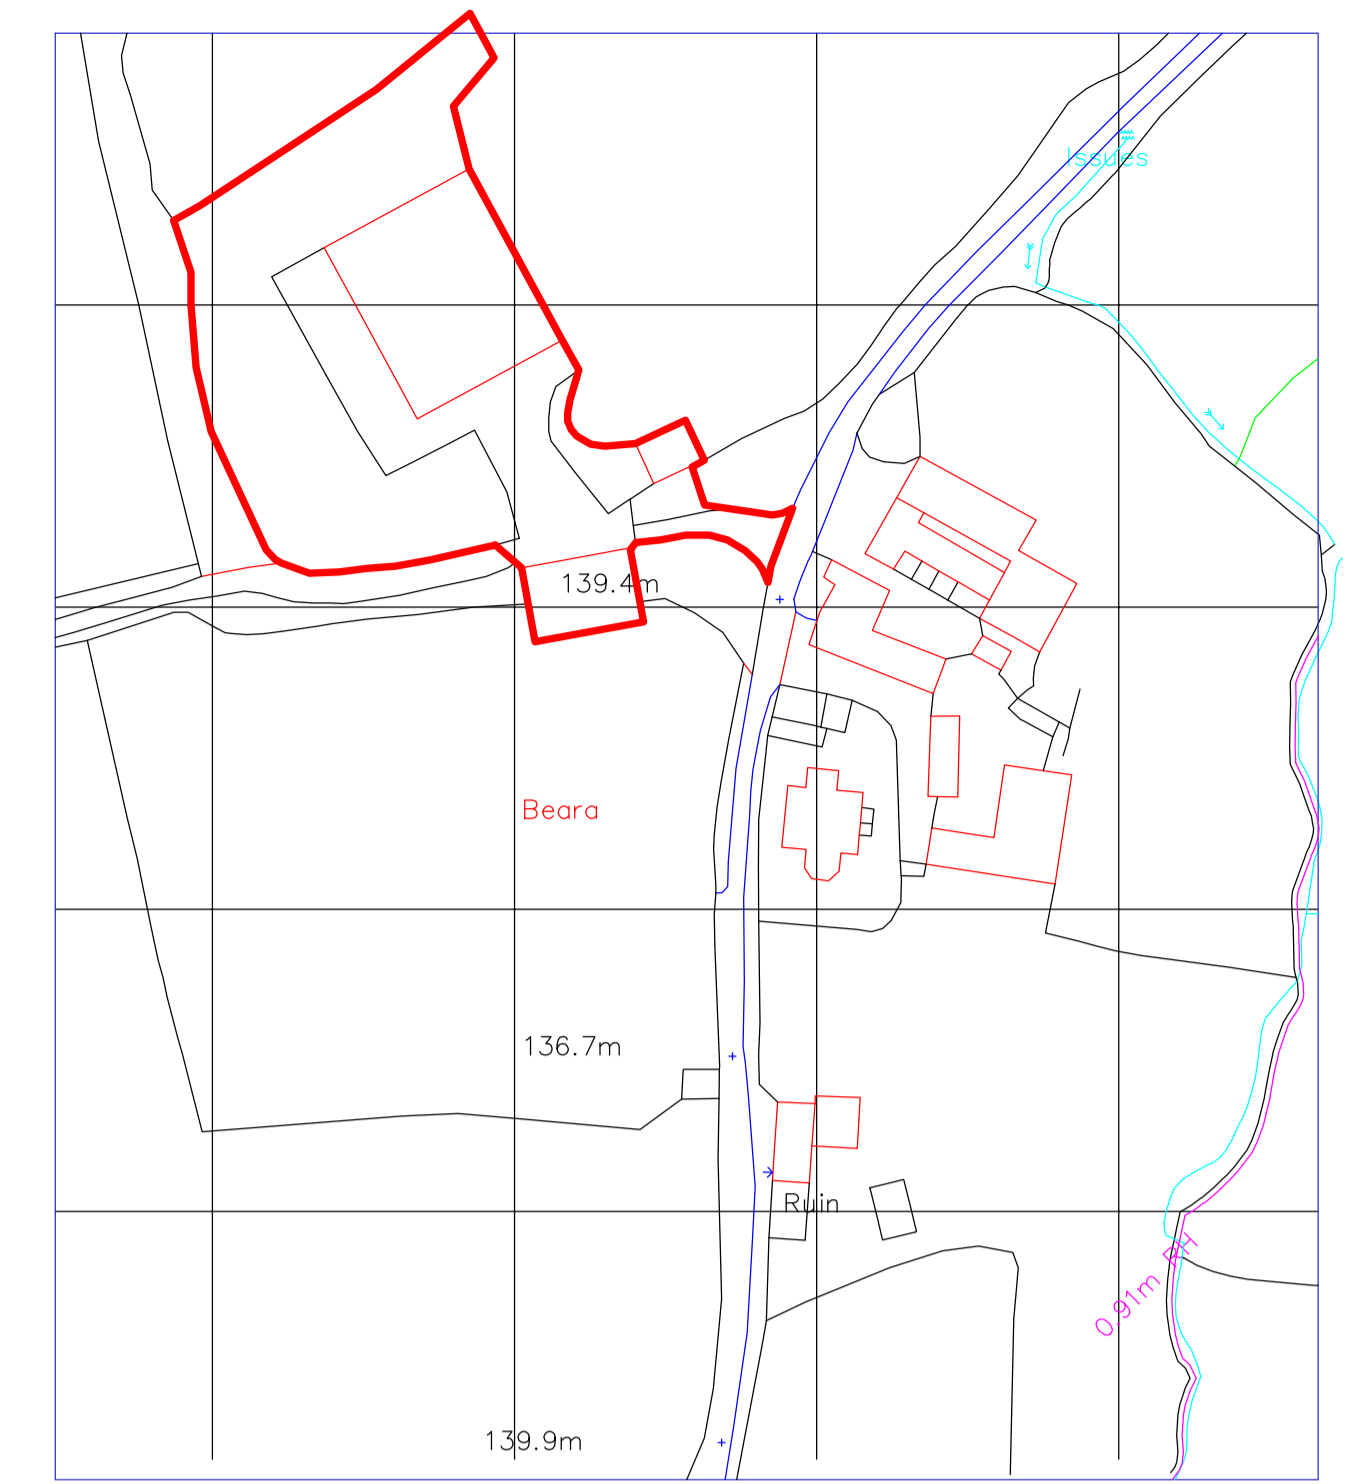

NORTH

LOCATION PLAN SCALE 1:1250