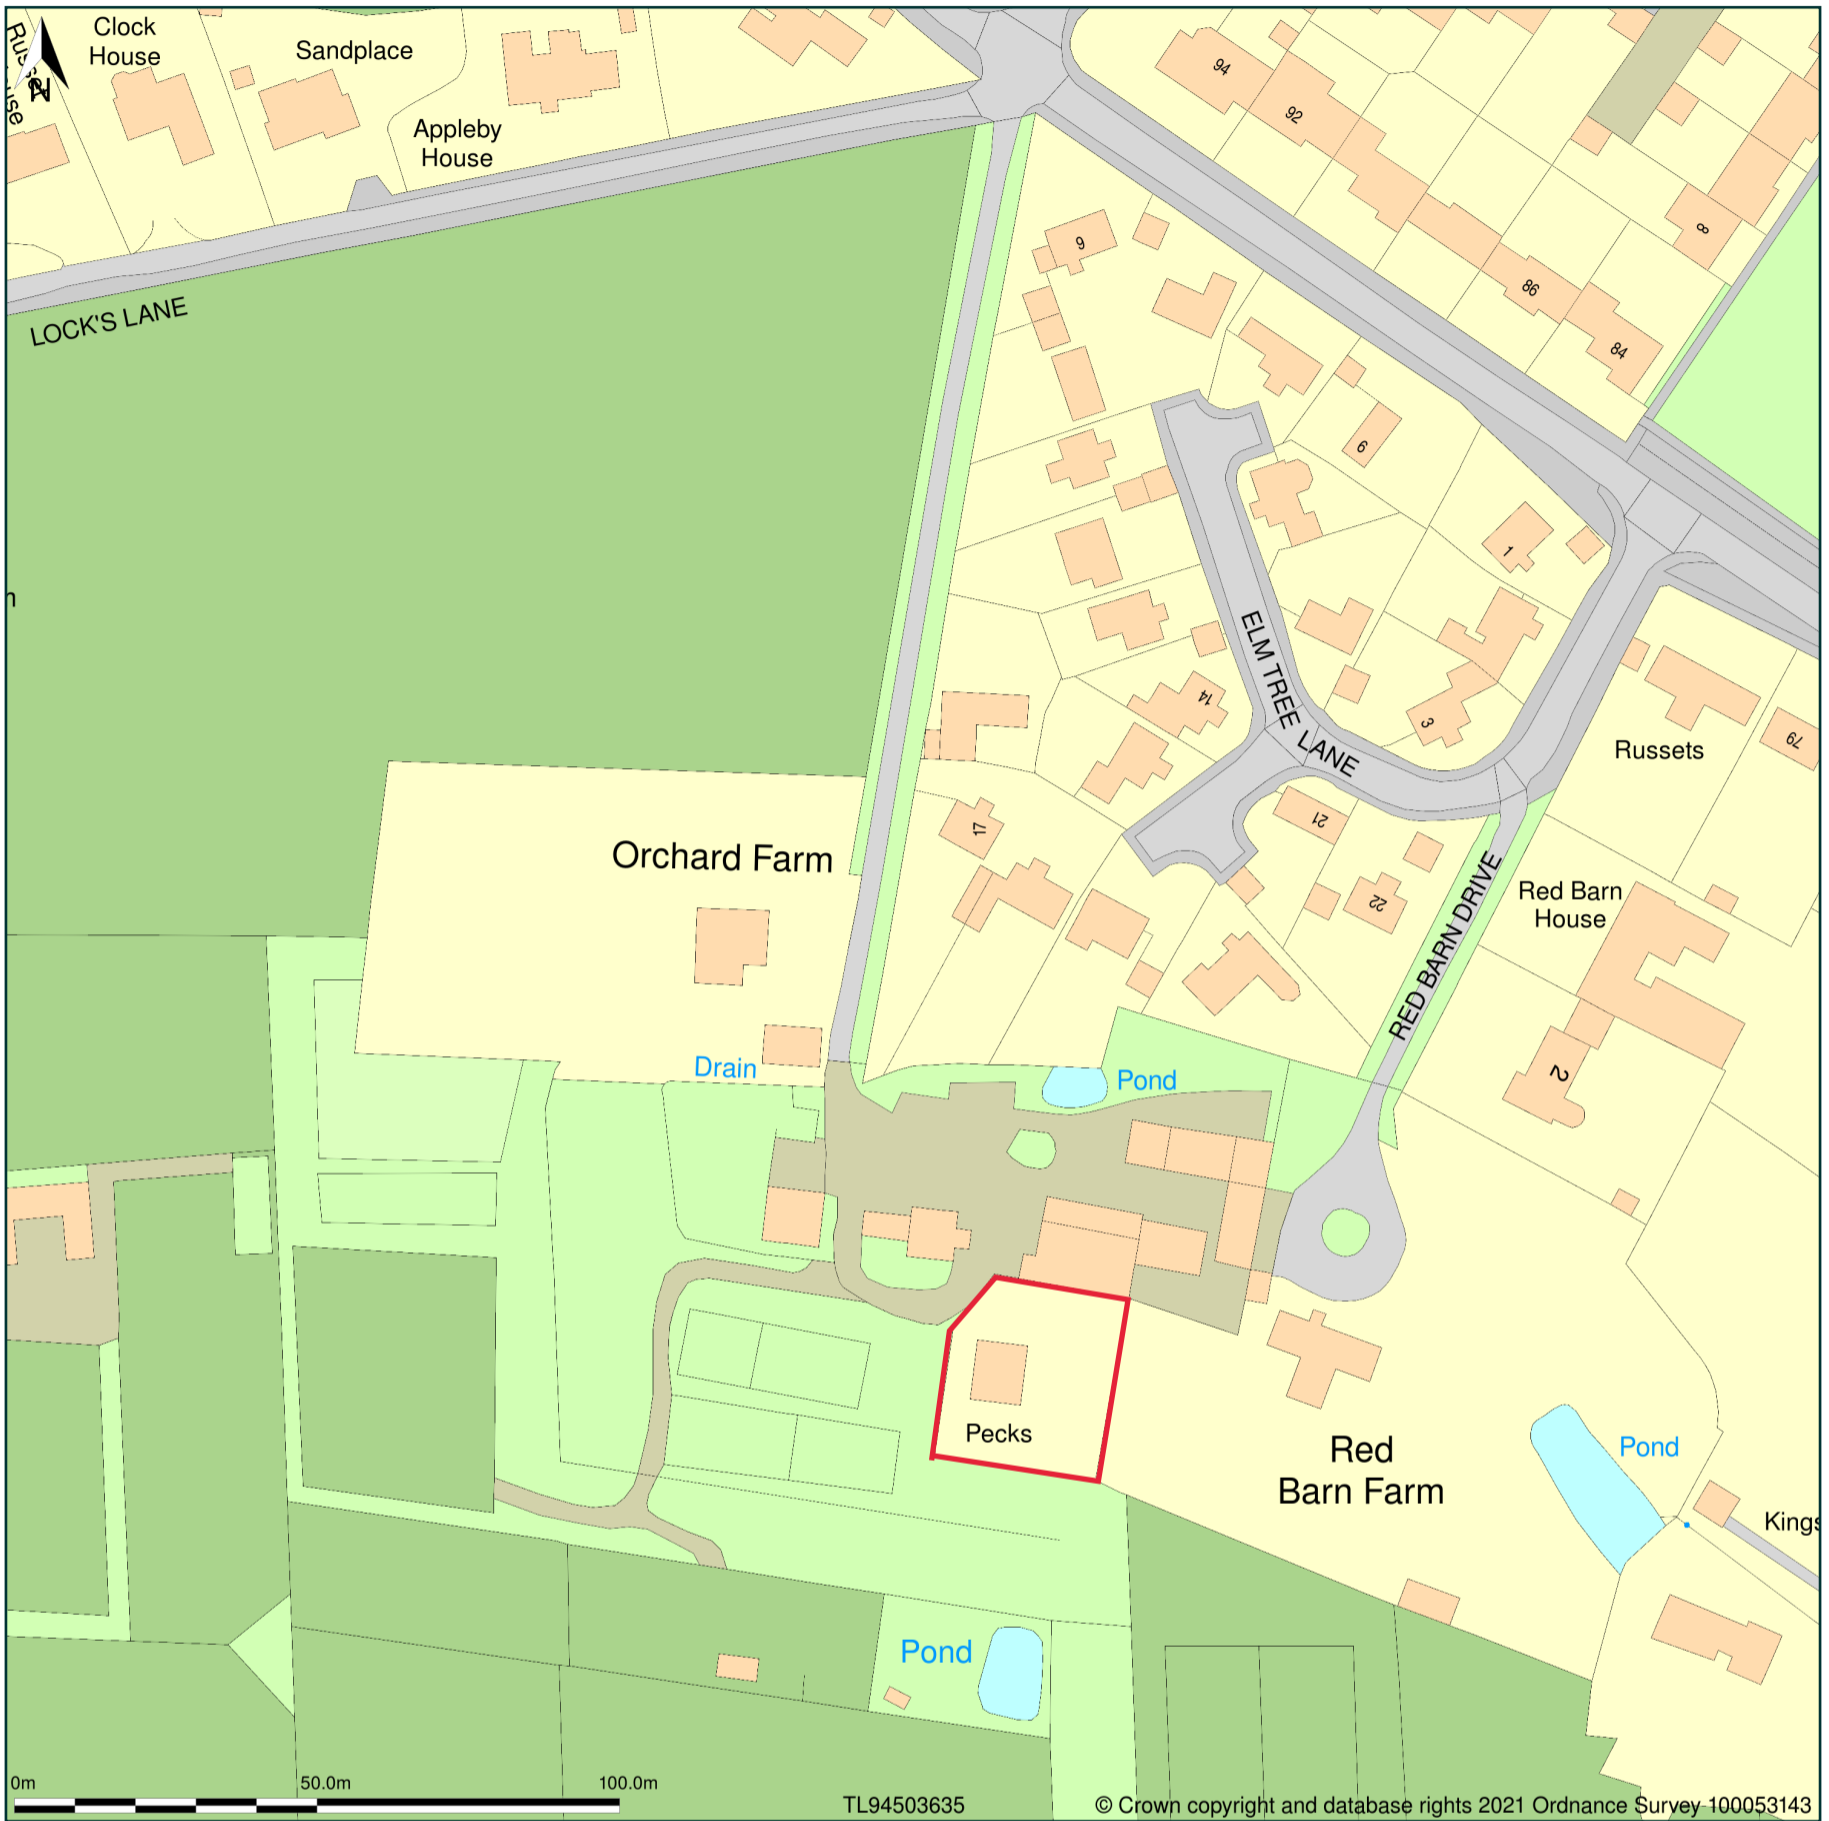

Pecks, Locks Lane, Leavenheath, Suffolk, CO6 4PF

Site Plan shows area bounded by: 594359.77, 236201.37 594659.77, 236501.37 (at a scale of 1:1250), OSGridRef: TL94503635. The representation of a road, track or path is no evidence of a right of way. The representation of features as lines is no evidence of a property boundary.

Produced on 7th Mar 2021 from the Ordnance Survey National Geographic Database and incorporating surveyed revision available at this date. Reproduction in whole or part is prohibited without the prior permission of Ordnance Survey. © Crown copyright 2021. Supplied by www.buyaplan.co.uk a licensed Ordnance Survey partner (100053143). Unique plan reference: #00607777-E64807