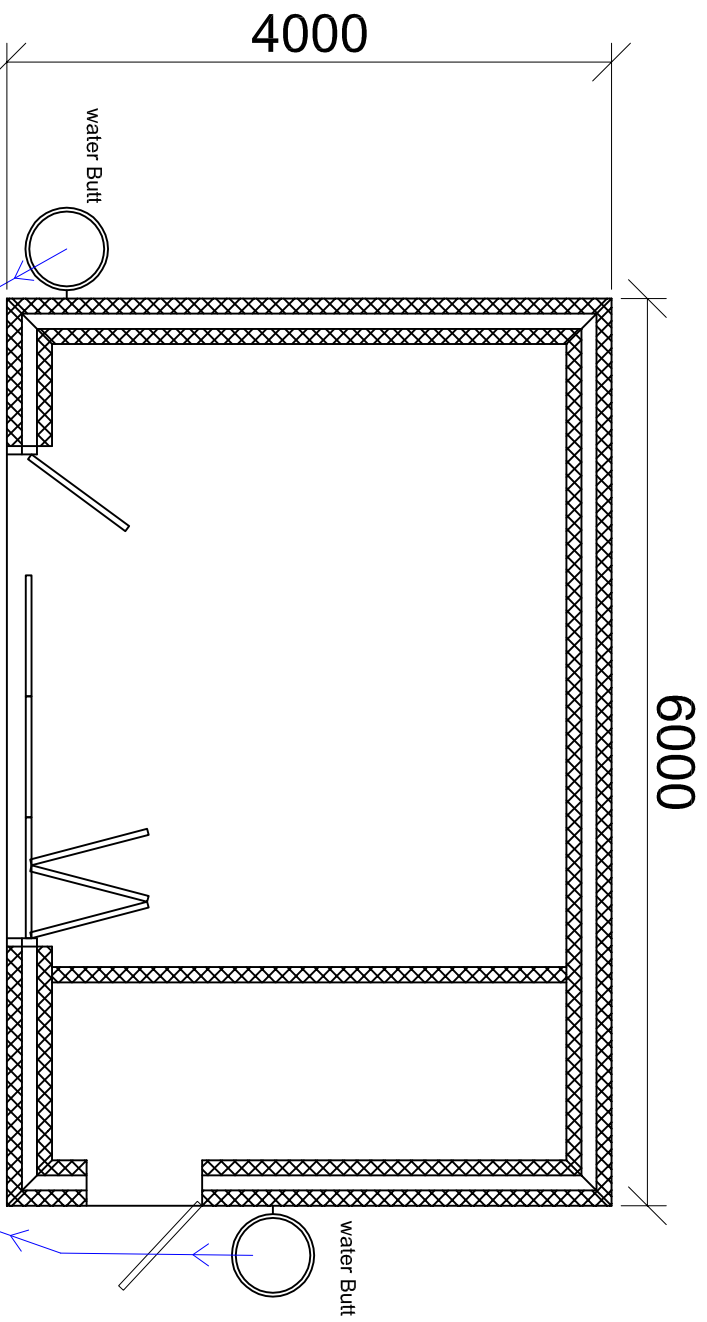

FRONT ELEVATION

SIDE ELEVATION

REAR ELEVATION

PLAN

Notes

Title
 PROPOSED GYM
 AT
 17 EXETER RD
 LONDON N14 5JT

dra by **J.E** checked

Dwg
 PROPOSED PLAN AND
 ELEVATIONS

scale 1:50 ON A3 date

CONSTECH
 BUILDING CONSTRUCTION DESIGN

56 LORDSMead RD
 LONDON N17 6EY
 TEL. 0208 808 5047
 Email johnjoerz@aol.com

Rev Dwg No 1174-00