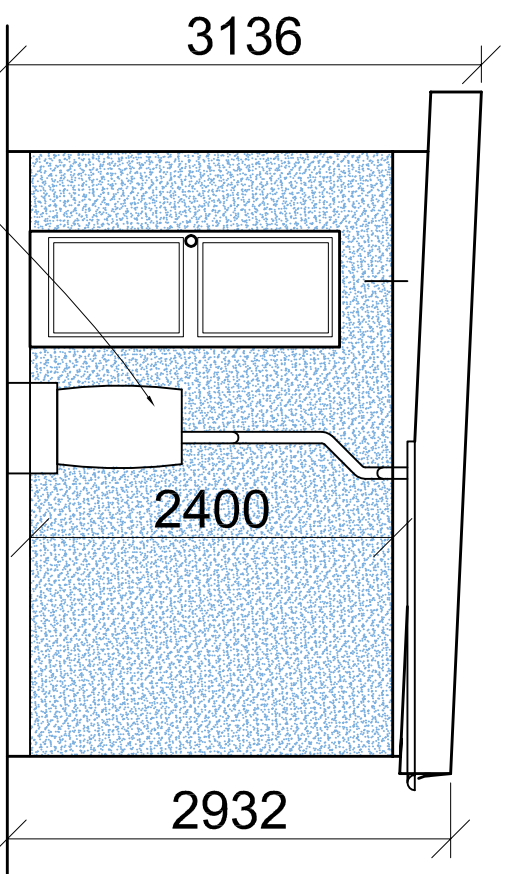

FRONT ELEVATION

SIDE ELEVATION

REAR ELEVATION

PLAN

Notes

Title
 PROPOSED GYM
 AT
 17 EXETER RD
 LONDON N14 5JT

dra by **J.E** checked

Dwg
 PROPOSED PLAN AND
 ELEVATIONS

scale 1:50 ON A3 date

CONSTECH
 BUILDING CONSTRUCTION DESIGN

56 LORDSMead RD
 LONDON N17 6EY
 TEL. 0208 808 5047
 Email johnjoerz@aol.com

Rev Dwg No 1174-00