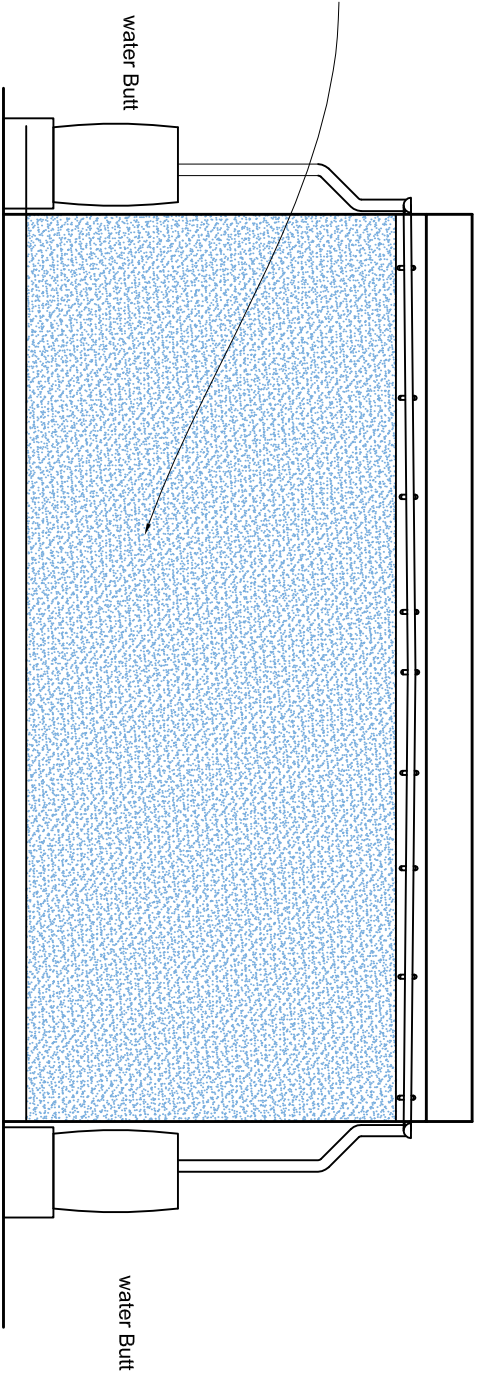

FRONT ELEVATION

SIDE ELEVATION

REAR ELEVATION

PLAN

Notes

Title
 PROPOSED GYM
 AT
 17 EXETER RD
 LONDON N14 5JT

dra by **J.E** checked

Dwg
 PROPOSED PLAN AND
 ELEVATIONS

scale 1:50 ON A3 date

CONSTECH
 BUILDING CONSTRUCTION DESIGN

56 LORDSMead RD
 LONDON N17 6EY
 TEL. 0208 808 5047
 Email johnjoerz@aol.com

Rev Dwg No 1174-00