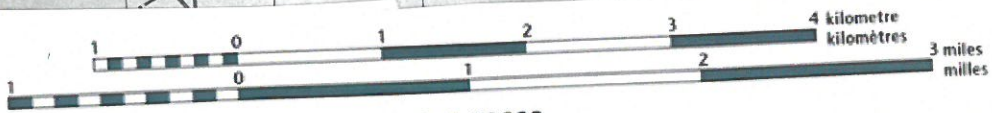

The Site

KINGSTON UPON HULL

VEHICLE FERRY FROM
KINGSTON UPON HULL TO
Rotterdam (Europoort) 12 hrs
Zeebrugge 14 hrs

Scale 1:50000

1 centimetre on the map represents 500 metres on the ground 1 centimetre sur la carte représente 500 metres au sol