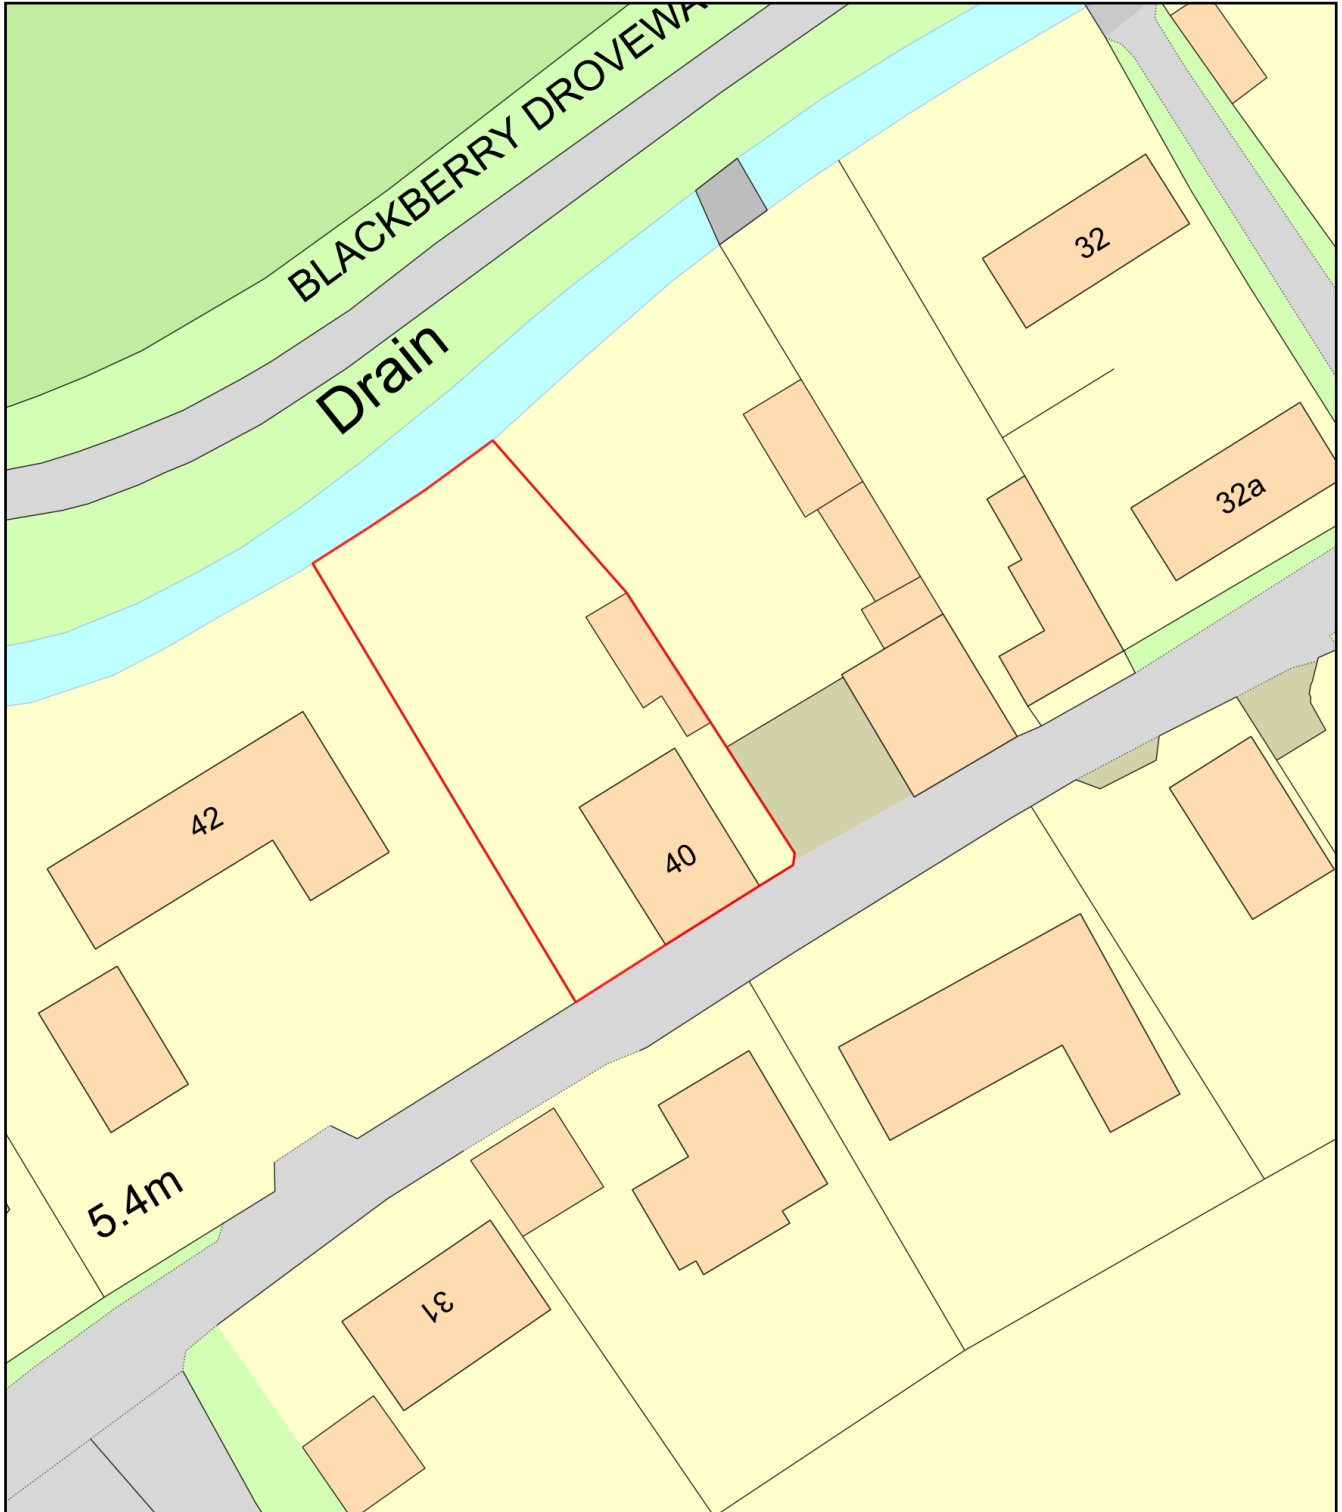

40 Great Lane, Reach CB25 0JF - Replacement Windows. Site Plan

Plan Produced for: J Latchford

Date Produced: 04 Jan 2021

Plan Reference Number: TQRQM21004085009535

Scale: 1:500 @ A4