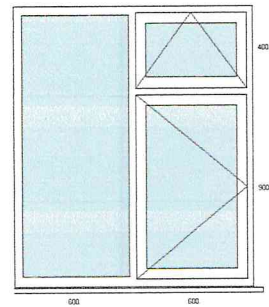

Quote No: Q0123D  
MR & MRS LATCHFORD  
40 GREAT LANE  
REACH  
CAMBS  
CB25 0JF

12. January 2021

Page no: 1

Quotation

Product Casement, Style 032, Quantity 1, Width 1200., Height 1300., Colour White, Sub Sill 150 mm, Sill Horn 100mm Horn, Handles White, Locking Espag, Hinges Standard, Glazing Double, Glazing Bead Internally, Unit Thickness 28mm, Glass Thickness pane 1 4mm, Glass Thickness pane 2 4mm, Glass Pattern pane 1 Clear, Glass Pattern pane 2 Clear, Glass Strength pane 1 Anealed, Glass Strength pane 2 Toughened, LowE Yes, Spacer bar White  
Price per item £ 0.00

Item comment:  
BEDROOM 3

Product Casement, Style 006, Quantity 1, Width 900., Height 900., Colour White, Sub Sill 150 mm, Sill Horn 100mm Horn, Sash Ventilator 1, Handles White, Locking Espag, Hinges Standard, Glazing Double, Glazing Bead Internally, Unit Thickness 28mm, Glass Thickness pane 1 4mm, Glass Thickness pane 2 4mm, Glass Pattern pane 1 Clear, Glass Pattern pane 2 Flemish, Glass Strength pane 1 Anealed, Glass Strength pane 2 Anealed, LowE Yes, Spacer bar White  
Price per item £ 0.00

Item comment:  
BATHROOM

Product Casement, Style 006, Quantity 1, Width 600., Height 900., Colour White, Sub Sill 150 mm, Sill Horn 100mm Horn, Sash Ventilator 1, Handles White, Locking Espag, Hinges Standard, Glazing Double, Glazing Bead Internally, Unit Thickness 28mm, Glass Thickness pane 1 4mm, Glass Thickness pane 2 4mm, Glass Pattern pane 1 Clear, Glass Pattern pane 2 Flemish, Glass Strength pane 1 Annealed, Glass Strength pane 2 Annealed, LowE Yes, Spacer bar White  
Price per item £ 0.00