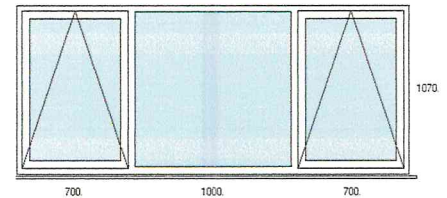

Item comment:  
BEDROOM 4

Product Casement, Style 031, Quantity 1, Width 1200., Height 1300., Colour White, Sub Sill 150 mm, Sill Horn 100mm Horn, Sash Ventilator 1, Handles White, Locking Espag, Hinges Standard, Glazing Double, Glazing Bead Internally, Unit Thickness 28mm, Glass Thickness pane 1 4mm, Glass Thickness pane 2 4mm, Glass Pattern pane 1 Clear, Glass Pattern pane 2 Clear, Glass Strength pane 1 Annealed, Glass Strength pane 2 Toughened, LowE Yes, Spacer bar White  
Price per item £ 0.00

Item comment:  
LOUNGE

Product Door, Style 152, Quantity 1, Width 900., Height 2100., Colour White, Low Threshold Yes, Sub Sill 150 mm, Handles Gold, Locking Espag, Hinges Standard, Door Hinges Standard, Door Opening In, Glazing Double, Glazing Bead Internally, Unit Thickness 28mm, Glass Thickness pane 1 4mm, Glass Thickness pane 2 4mm, Glass Pattern pane 1 Clear, Glass Pattern pane 2 Clear, Glass Strength pane 1 Annealed, Glass Strength pane 2 Annealed, LowE Yes, Spacer bar Silver  
Price per item £ 0.00

Item comment:

FRONT COMPOSITE DOOR TO BE CONFIRMED PRICED ON HALF GLAZED GREEN LINIER GLASS

Product Casement, Style 057, Quantity 1, Width 2400., Height 1070., Colour White, Sub Sill 150 mm, Sill Horn 100mm Horn, Sash Ventilator 2, Handles White, Locking Espag, Hinges Standard, Glazing Double, Glazing Bead Internally, Unit Thickness 28mm, Glass Thickness pane 1 4mm, Glass Thickness pane 2 4mm, Glass Pattern pane 1 Clear, Glass Pattern pane 2 Clear, Glass Strength pane 1 Annealed, Glass Strength pane 2 Annealed, LowE Yes, Spacer bar White  
Price per item £ 0.00