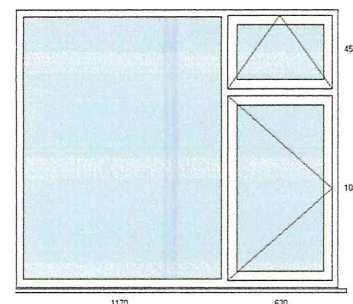

Item comment:

FRONT COMPOSITE DOOR TO BE CONFIRMED PRICED ON HALF GLAZED GREEN LINIER GLASS

Product Casement, Style 057, Quantity 1, Width 2400., Height 1070., Colour White, Sub Sill 150 mm, Sill Horn 100mm Horn, Sash Ventilator 2, Handles White, Locking Espag, Hinges Standard, Glazing Double, Glazing Bead Internally, Unit Thickness 28mm, Glass Thickness pane 1 4mm, Glass Thickness pane 2 4mm, Glass Pattern pane 1 Clear, Glass Pattern pane 2 Clear, Glass Strength pane 1 Annealed, Glass Strength pane 2 Annealed, LowE Yes, Spacer bar White  
Price per item £ 0.00

Item comment:

KITCHEN

Product Casement, Style 031, Quantity 1, Width 1800., Height 1500., Colour White, Sub Sill 150 mm, Sill Horn 100mm Horn, Sash Ventilator 1, Handles White, Locking Espag, Hinges Standard, Glazing Double, Glazing Bead Internally, Unit Thickness 28mm, Glass Thickness pane 1 4mm, Glass Thickness pane 2 4mm, Glass Pattern pane 1 Clear, Glass Pattern pane 2 Clear, Glass Strength pane 1 Annealed, Glass Strength pane 2 Annealed, LowE Yes, Spacer bar White  
Price per item £ 0.00

Item comment:

DINING ROOM

Product Casement, Style 032, Quantity 1, Width 1800., Height 1500., Colour White, Sub Sill 150 mm, Sill Horn 100mm Horn, Sash Ventilator 1, Handles White, Locking Espag, Hinges Standard, Glazing Double, Glazing Bead Internally, Unit Thickness 28mm, Glass Thickness pane 1 4mm, Glass Thickness pane 2 4mm, Glass Pattern pane 1 Clear, Glass Pattern pane 2 Clear, Glass Strength pane 1 Annealed, Glass Strength pane 2 Toughened, LowE Yes, Spacer bar White  
Price per item £ 0.00