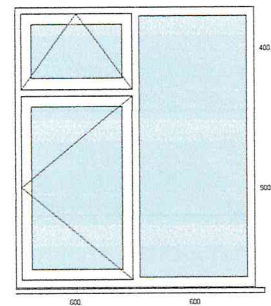

Item comment:  
BEDROOM 3

Product Casement, Style 006, Quantity 1, Width 900., Height 900., Colour White, Sub Sill 150 mm, Sill Horn 100mm Horn, Sash Ventilator 1, Handles White, Locking Espag, Hinges Standard, Glazing Double, Glazing Bead Internally, Unit Thickness 28mm, Glass Thickness pane 1 4mm, Glass Thickness pane 2 4mm, Glass Pattern pane 1 Clear, Glass Pattern pane 2 Flemish, Glass Strength pane 1 Anealed, Glass Strength pane 2 Anealed, LowE Yes, Spacer bar White  
Price per item £ 0.00

Item comment:  
BATHROOM

Product Casement, Style 006, Quantity 1, Width 600., Height 900., Colour White, Sub Sill 150 mm, Sill Horn 100mm Horn, Sash Ventilator 1, Handles White, Locking Espag, Hinges Standard, Glazing Double, Glazing Bead Internally, Unit Thickness 28mm, Glass Thickness pane 1 4mm, Glass Thickness pane 2 4mm, Glass Pattern pane 1 Clear, Glass Pattern pane 2 Flemish, Glass Strength pane 1 Annealed, Glass Strength pane 2 Annealed, LowE Yes, Spacer bar White  
Price per item £ 0.00

Item comment:  
TOILET

Product Casement, Style 031, Quantity 1, Width 1200., Height 1300., Colour White, Sub Sill 150 mm, Sill Horn 100mm Horn, Sash Ventilator 1, Handles White, Locking Espag, Hinges Standard, Glazing Double, Glazing Bead Internally, Unit Thickness 28mm, Glass Thickness pane 1 4mm, Glass Thickness pane 2 4mm, Glass Pattern pane 1 Clear, Glass Pattern pane 2 Clear, Glass Strength pane 1 Annealed, Glass Strength pane 2 Toughened, LowE Yes, Spacer bar White  
Price per item £ 0.00