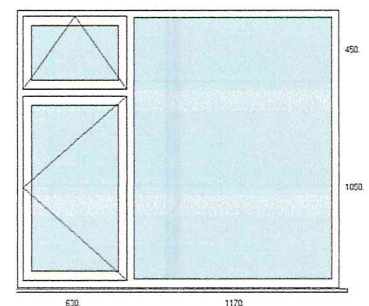

Item comment:  
LOUNGE

Product Door, Style 152, Quantity 1, Width 900., Height 2100., Colour White, Low Threshold Yes, Sub Sill 150 mm, Handles Gold, Locking Espag, Hinges Standard, Door Hinges Standard, Door Opening In, Glazing Double, Glazing Bead Internally, Unit Thickness 28mm, Glass Thickness pane 1 4mm, Glass Thickness pane 2 4mm, Glass Pattern pane 1 Clear, Glass Pattern pane 2 Clear, Glass Strength pane 1 Annealed, Glass Strength pane 2 Annealed, LowE Yes, Spacer bar Silver  
Price per item £ 0.00

Item comment:

FRONT COMPOSITE DOOR TO BE CONFIRMED PRICED ON HALF GLAZED GREEN LINIER GLASS

Product Casement, Style 057, Quantity 1, Width 2400., Height 1070., Colour White, Sub Sill 150 mm, Sill Horn 100mm Horn, Sash Ventilator 2, Handles White, Locking Espag, Hinges Standard, Glazing Double, Glazing Bead Internally, Unit Thickness 28mm, Glass Thickness pane 1 4mm, Glass Thickness pane 2 4mm, Glass Pattern pane 1 Clear, Glass Pattern pane 2 Clear, Glass Strength pane 1 Annealed, Glass Strength pane 2 Annealed, LowE Yes, Spacer bar White  
Price per item £ 0.00

Item comment:

KITCHEN

Product Casement, Style 031, Quantity 1, Width 1800., Height 1500., Colour White, Sub Sill 150 mm, Sill Horn 100mm Horn, Sash Ventilator 1, Handles White, Locking Espag, Hinges Standard, Glazing Double, Glazing Bead Internally, Unit Thickness 28mm, Glass Thickness pane 1 4mm, Glass Thickness pane 2 4mm, Glass Pattern pane 1 Clear, Glass Pattern pane 2 Clear, Glass Strength pane 1 Annealed, Glass Strength pane 2 Annealed, LowE Yes, Spacer bar White  
Price per item £ 0.00