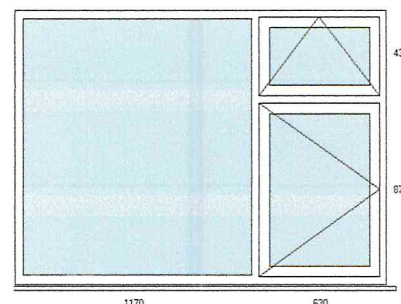

Item comment:
BEDROOM 2

Product Casement, Style 032, Quantity 1, Width 1800., Height 1300., Colour White, Sub Sill 150 mm, Sill Horn 100mm Horn, Sash Ventilator 1, Handles White, Locking Espag, Hinges Standard, Glazing Double, Glazing Bead Internally, Unit Thickness 28mm, Glass Thickness pane 1 4mm, Glass Thickness pane 2 4mm, Glass Pattern pane 1 Clear, Glass Pattern pane 2 Clear, Glass Strength pane 1 Annealed, Glass Strength pane 2 Toughened, LowE Yes, Spacer bar White
Price per item £ 0.00