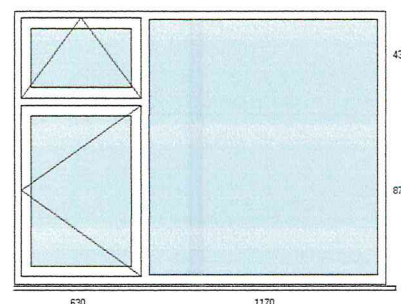

Item comment:

KITCHEN

Product Casement, Style 031, Quantity 1, Width 1800., Height 1500., Colour White, Sub Sill 150 mm, Sill Horn 100mm Horn, Sash Ventilator 1, Handles White, Locking Espag, Hinges Standard, Glazing Double, Glazing Bead Internally, Unit Thickness 28mm, Glass Thickness pane 1 4mm, Glass Thickness pane 2 4mm, Glass Pattern pane 1 Clear, Glass Pattern pane 2 Clear, Glass Strength pane 1 Annealed, Glass Strength pane 2 Annealed, LowE Yes, Spacer bar White  
Price per item £ 0.00

Item comment:

DINING ROOM

Product Casement, Style 032, Quantity 1, Width 1800., Height 1500., Colour White, Sub Sill 150 mm, Sill Horn 100mm Horn, Sash Ventilator 1, Handles White, Locking Espag, Hinges Standard, Glazing Double, Glazing Bead Internally, Unit Thickness 28mm, Glass Thickness pane 1 4mm, Glass Thickness pane 2 4mm, Glass Pattern pane 1 Clear, Glass Pattern pane 2 Clear, Glass Strength pane 1 Annealed, Glass Strength pane 2 Toughened, LowE Yes, Spacer bar White  
Price per item £ 0.00

Item comment:  
LOUNGE

Product Casement, Style 031, Quantity 1, Width 1800., Height 1300., Colour White, Sub Sill 150 mm, Sill Horn 100mm Horn, Sash Ventilator 1, Handles White, Locking Espag, Hinges Standard, Glazing Double, Glazing Bead Internally, Unit Thickness 28mm, Glass Thickness pane 1 4mm, Glass Thickness pane 2 4mm, Glass Pattern pane 1 Clear, Glass Pattern pane 2 Clear, Glass Strength pane 1 Annealed, Glass Strength pane 2 Toughened, LowE Yes, Spacer bar White  
Price per item £ 0.00