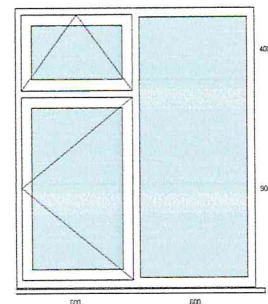

Item comment:
BEDROOM 4

Product Casement, Style 031, Quantity 1, Width 1200., Height 1300., Colour White, Sub Sill 150 mm, Sill Horn 100mm Horn, Sash Ventilator 1, Handles White, Locking Espag, Hinges Standard, Glazing Double, Glazing Bead Internally, Unit Thickness 28mm, Glass Thickness pane 1 4mm, Glass Thickness pane 2 4mm, Glass Pattern pane 1 Clear, Glass Pattern pane 2 Clear, Glass Strength pane 1 Annealed, Glass Strength pane 2 Toughened, LowE Yes, Spacer bar White
Price per item £ 0.00