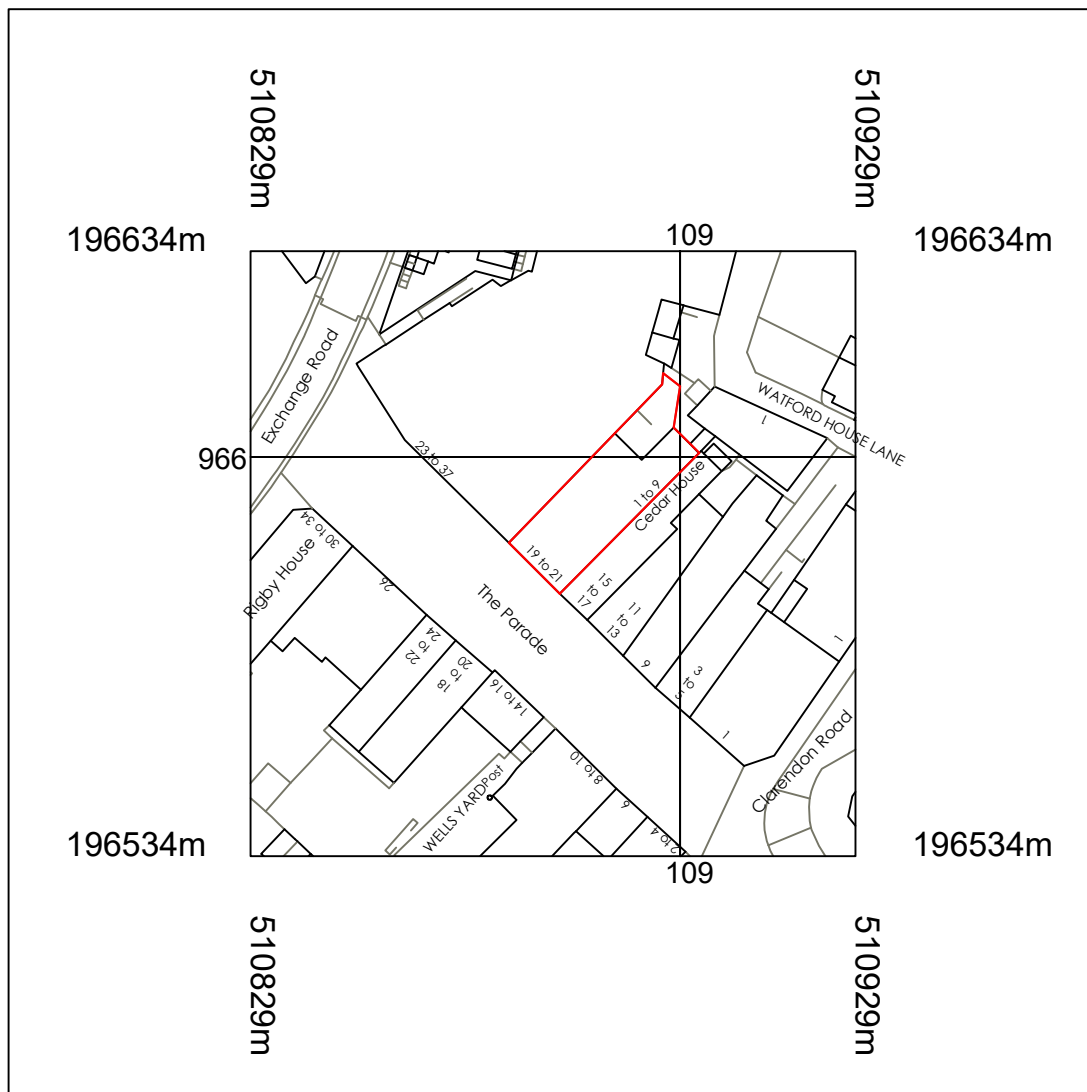

# Stanfords VectorMap

Metres

**19-21 HIGH STREET,  
WATFORD, WD17 1LQ**

© Crown copyright and database rights 2021 OS 100035409

Reproduction in whole or in part is prohibited

without the permission of Ordnance Survey.