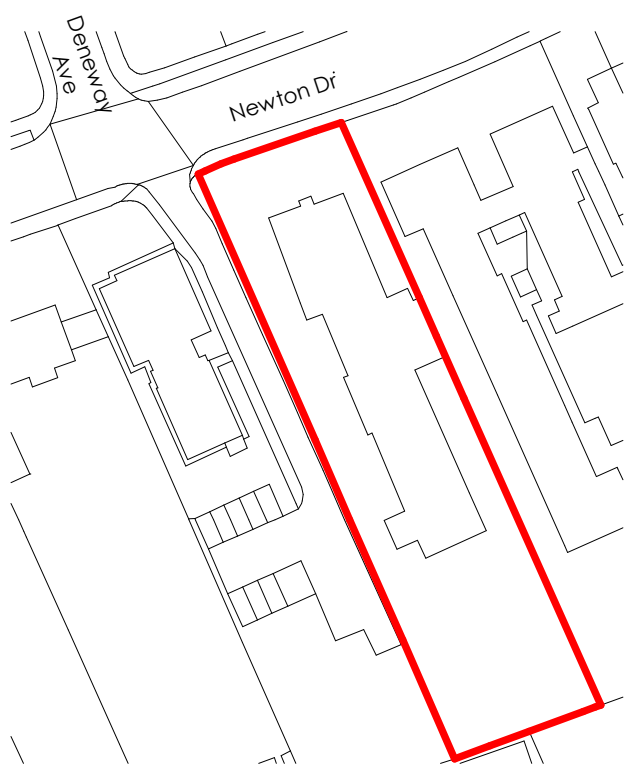

project Acorn Nursing Home	drawing title Site Location Plan
location 125 Newton Dr, Blackpool FY3 8LZ	dwg purpose Planning
	scale 1 : 1250
client Michael	

 Planning Boundary Lane