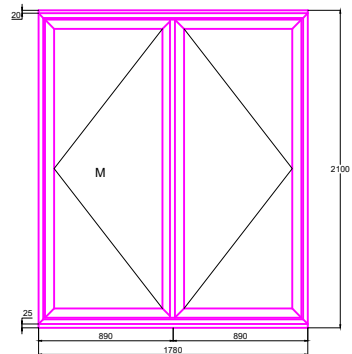

Version 1.0 18022021

Ref: YouChoose

Scale: 1:50

© Duration Windows

E. & O.E.

Version 1.0 18022021

Ref: YouChoose

Scale: 1:16