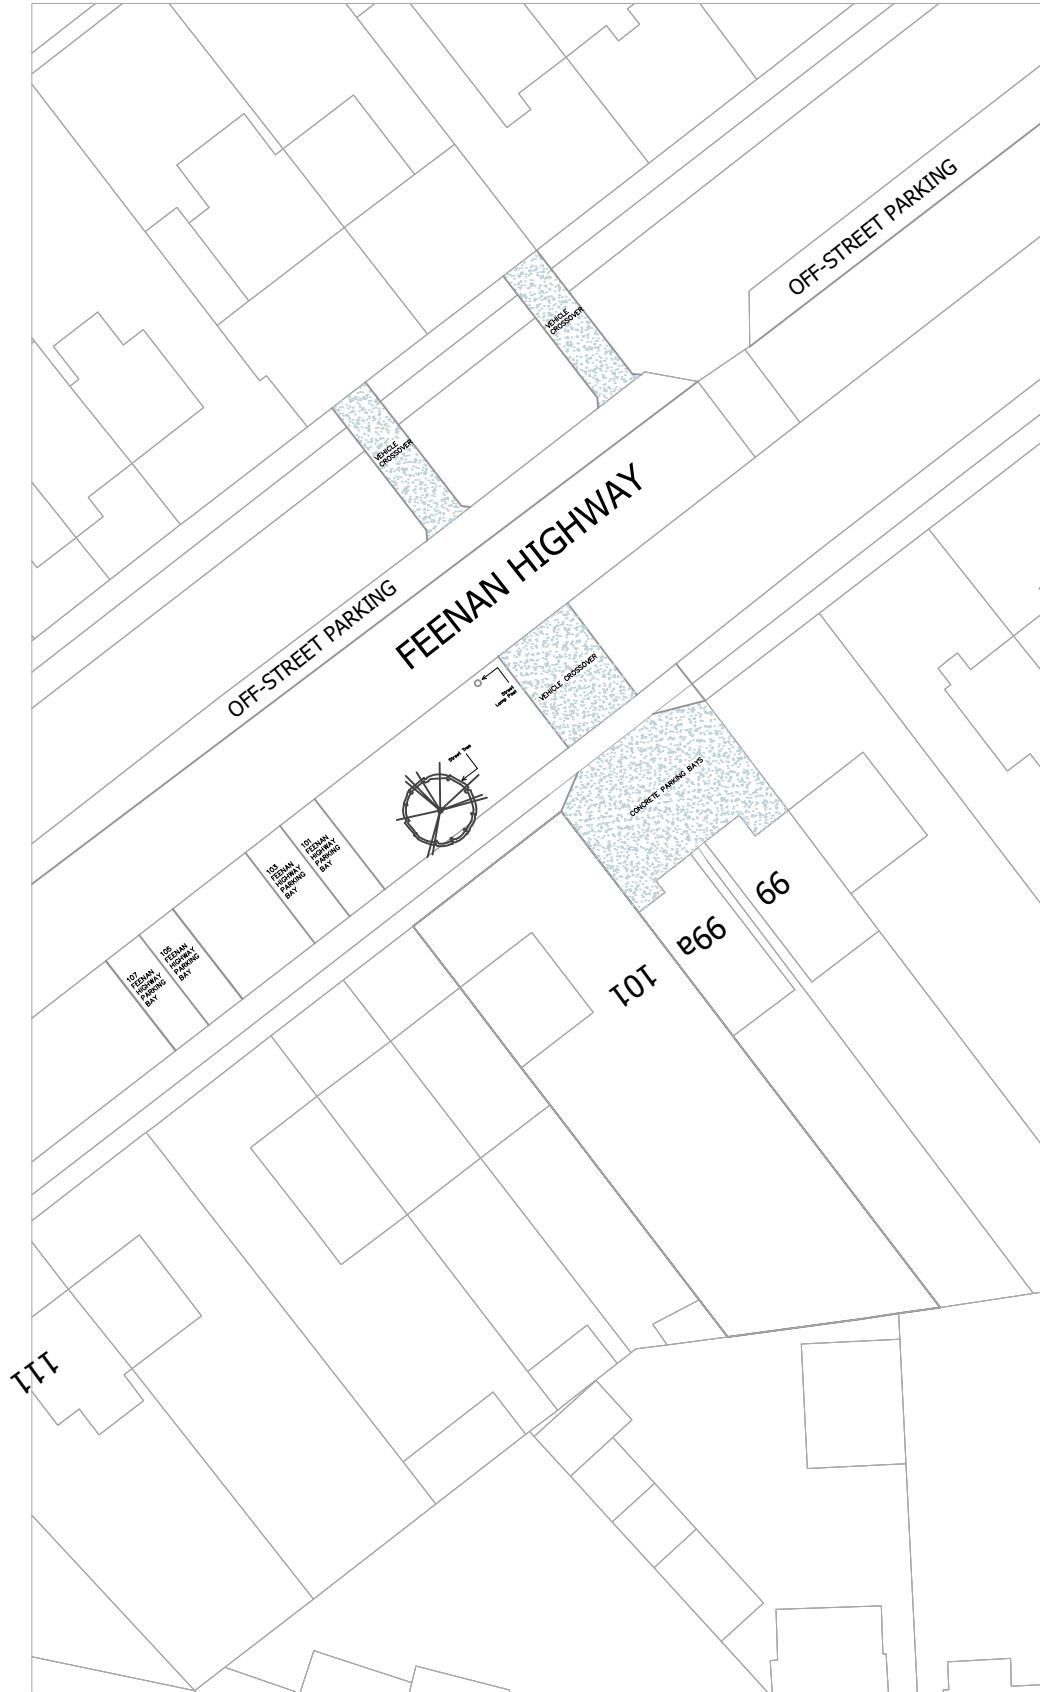

Simple-Build
29 Hornbeam Close
Ilford
IG1 2SR
Tel: 07944087389
Email: info@simple-build.co.uk

PROJECT : 101 FEENAN HIGHWAY RM18 8EX

DRAWING No : A08 V3

JOB No : 0001

TITLE : EXISTING PARKING BLOCK PLAN

DATE : 05/03/21

BY : MYA

1:500 5m 15m 25m