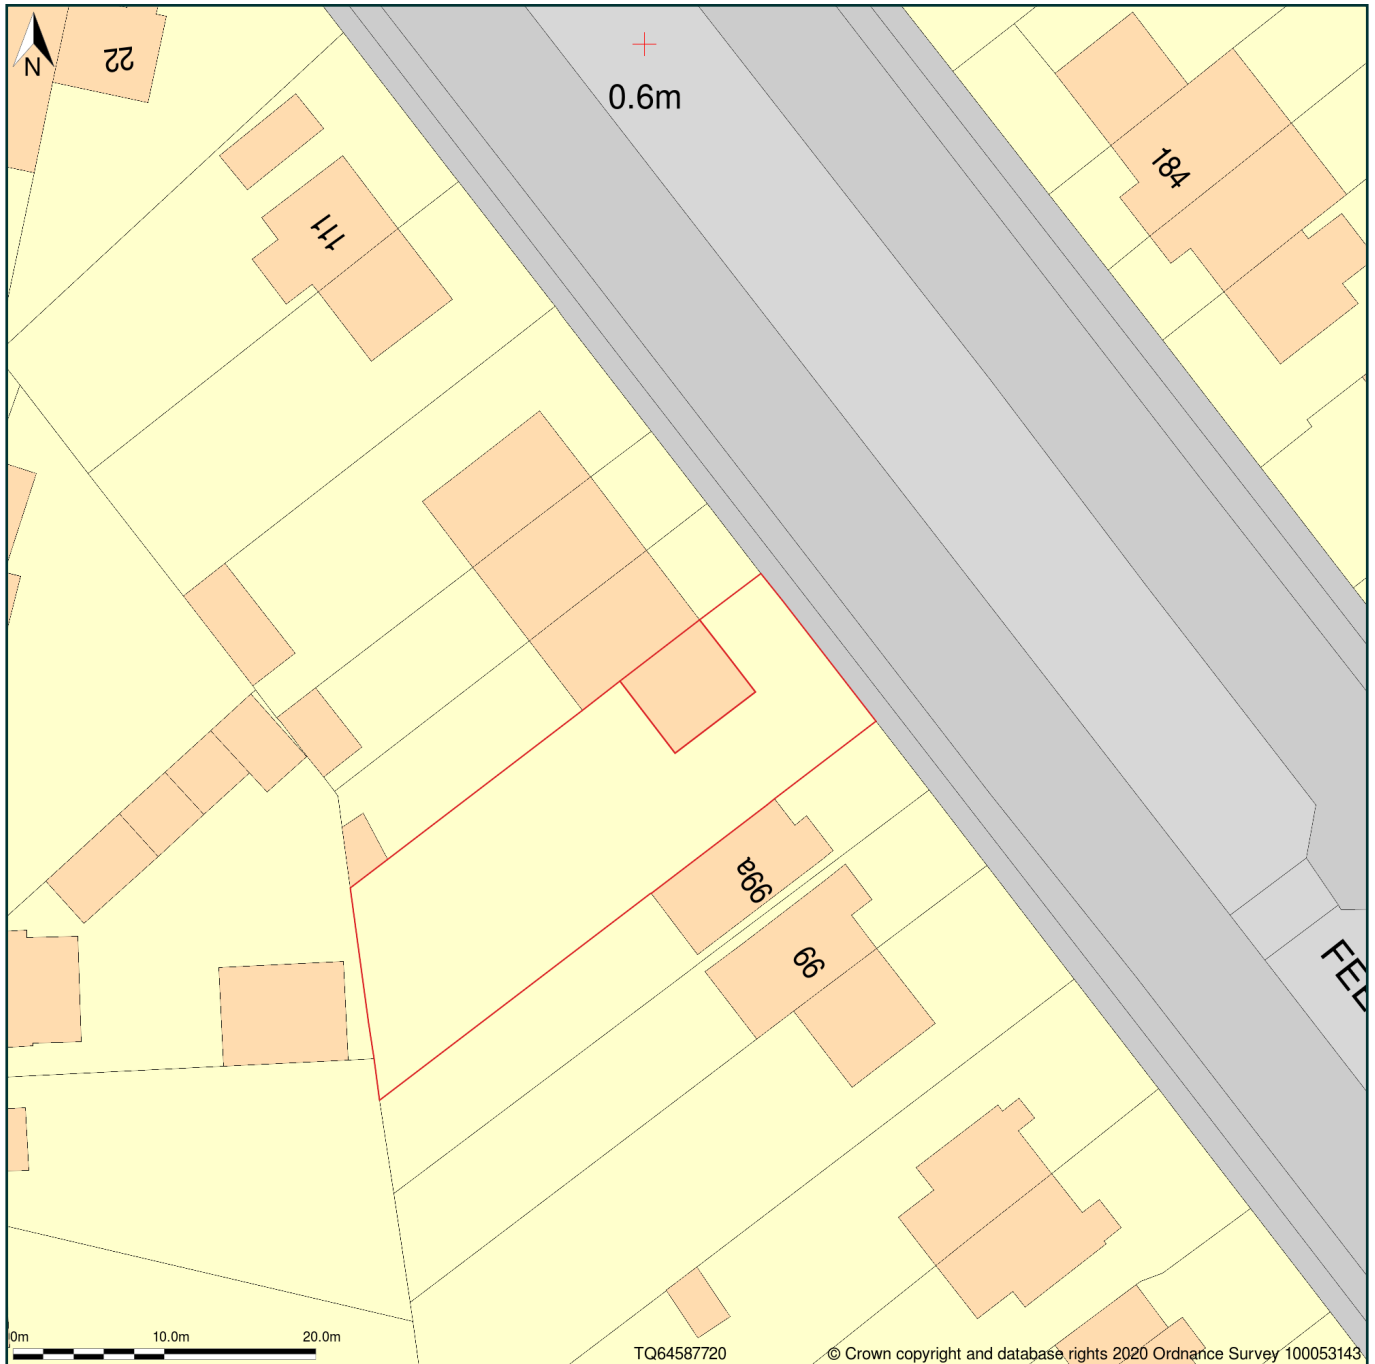

101, Feenan Highway, Tilbury, Thurrock, RM18 8EX

Block Plan shows area bounded by: 564535.02, 177160.96 564625.02, 177250.96 (at a scale of 1:500), OSGridRef: TQ64587720. The representation of a road, track or path is no evidence of a right of way. The representation of features as lines is no evidence of a property boundary.

Produced on 11th May 2020 from the Ordnance Survey National Geographic Database and incorporating surveyed revision available at this date. Reproduction in whole or part is prohibited without the prior permission of Ordnance Survey. © Crown copyright 2020. Supplied by www.buyaplan.co.uk a licensed Ordnance Survey partner (100053143). Unique plan reference: #00514416-A33AD5