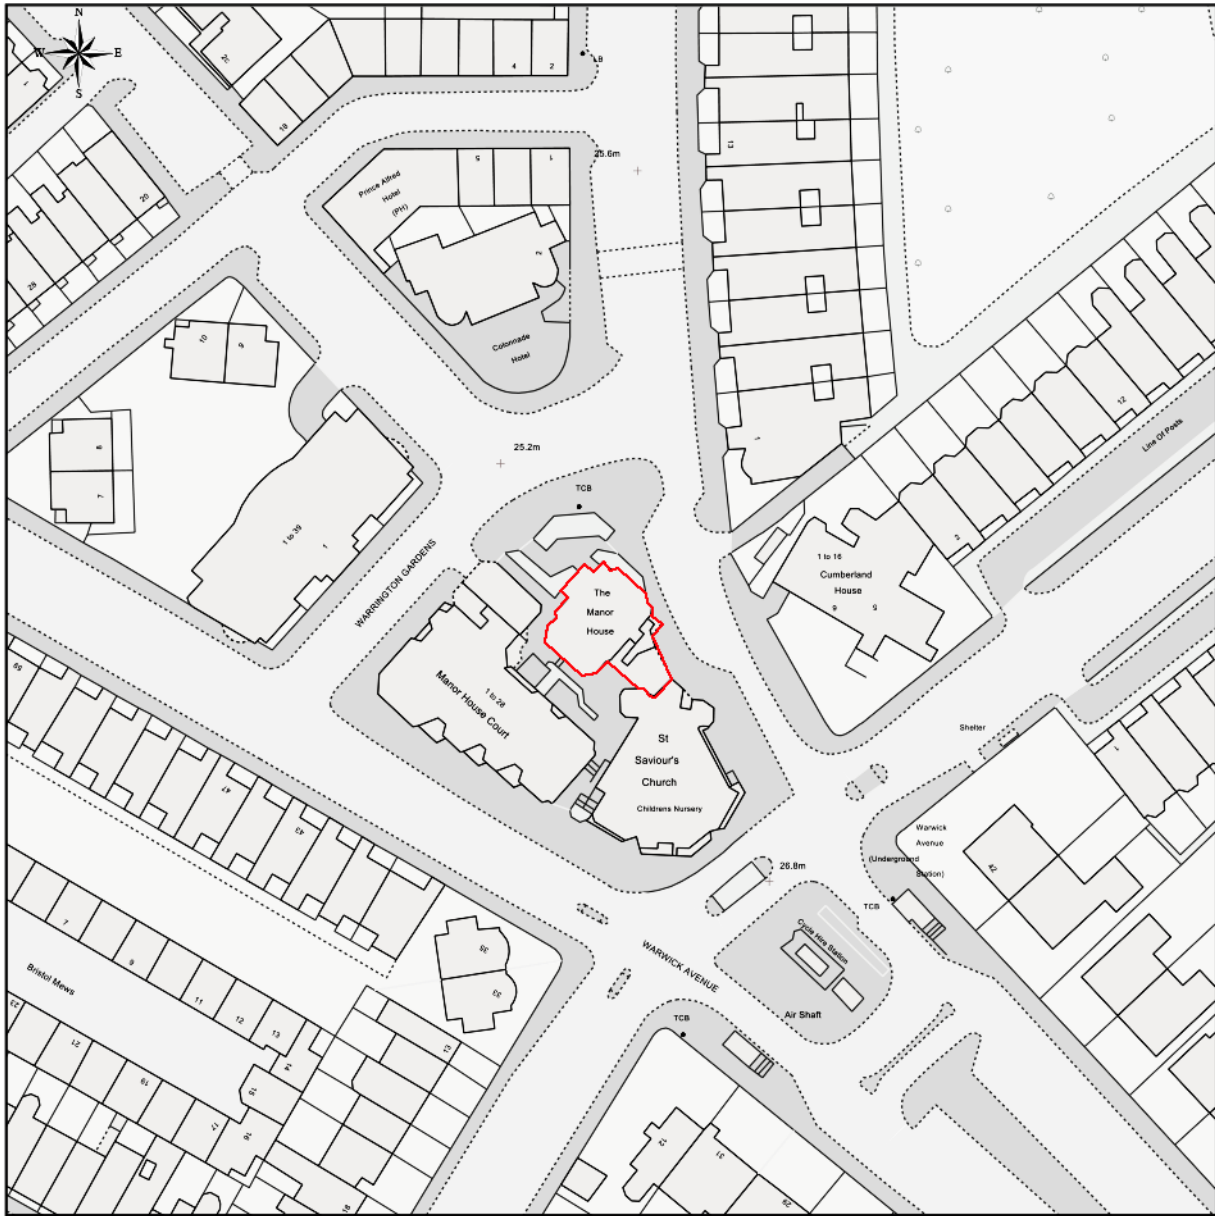

THE MANOR HOUSE W9 2PZ

LOCATION PLAN

This Plan includes the following Licensed Data: OS MasterMap Colour PDF Location Plan by the Ordnance Survey National Geographic Database and incorporating surveyed revision available at the date of production. Reproduction in whole or in part is prohibited without the prior permission of Ordnance Survey. The representation of a road, track or path is no evidence of a right of way. The representation of features, as lines is no evidence of a property boundary. © Crown copyright and database rights, 2017. Ordnance Survey 0100031673

0m 20m 40m 60m 80m 100m

SCALE 1:1250 © A4