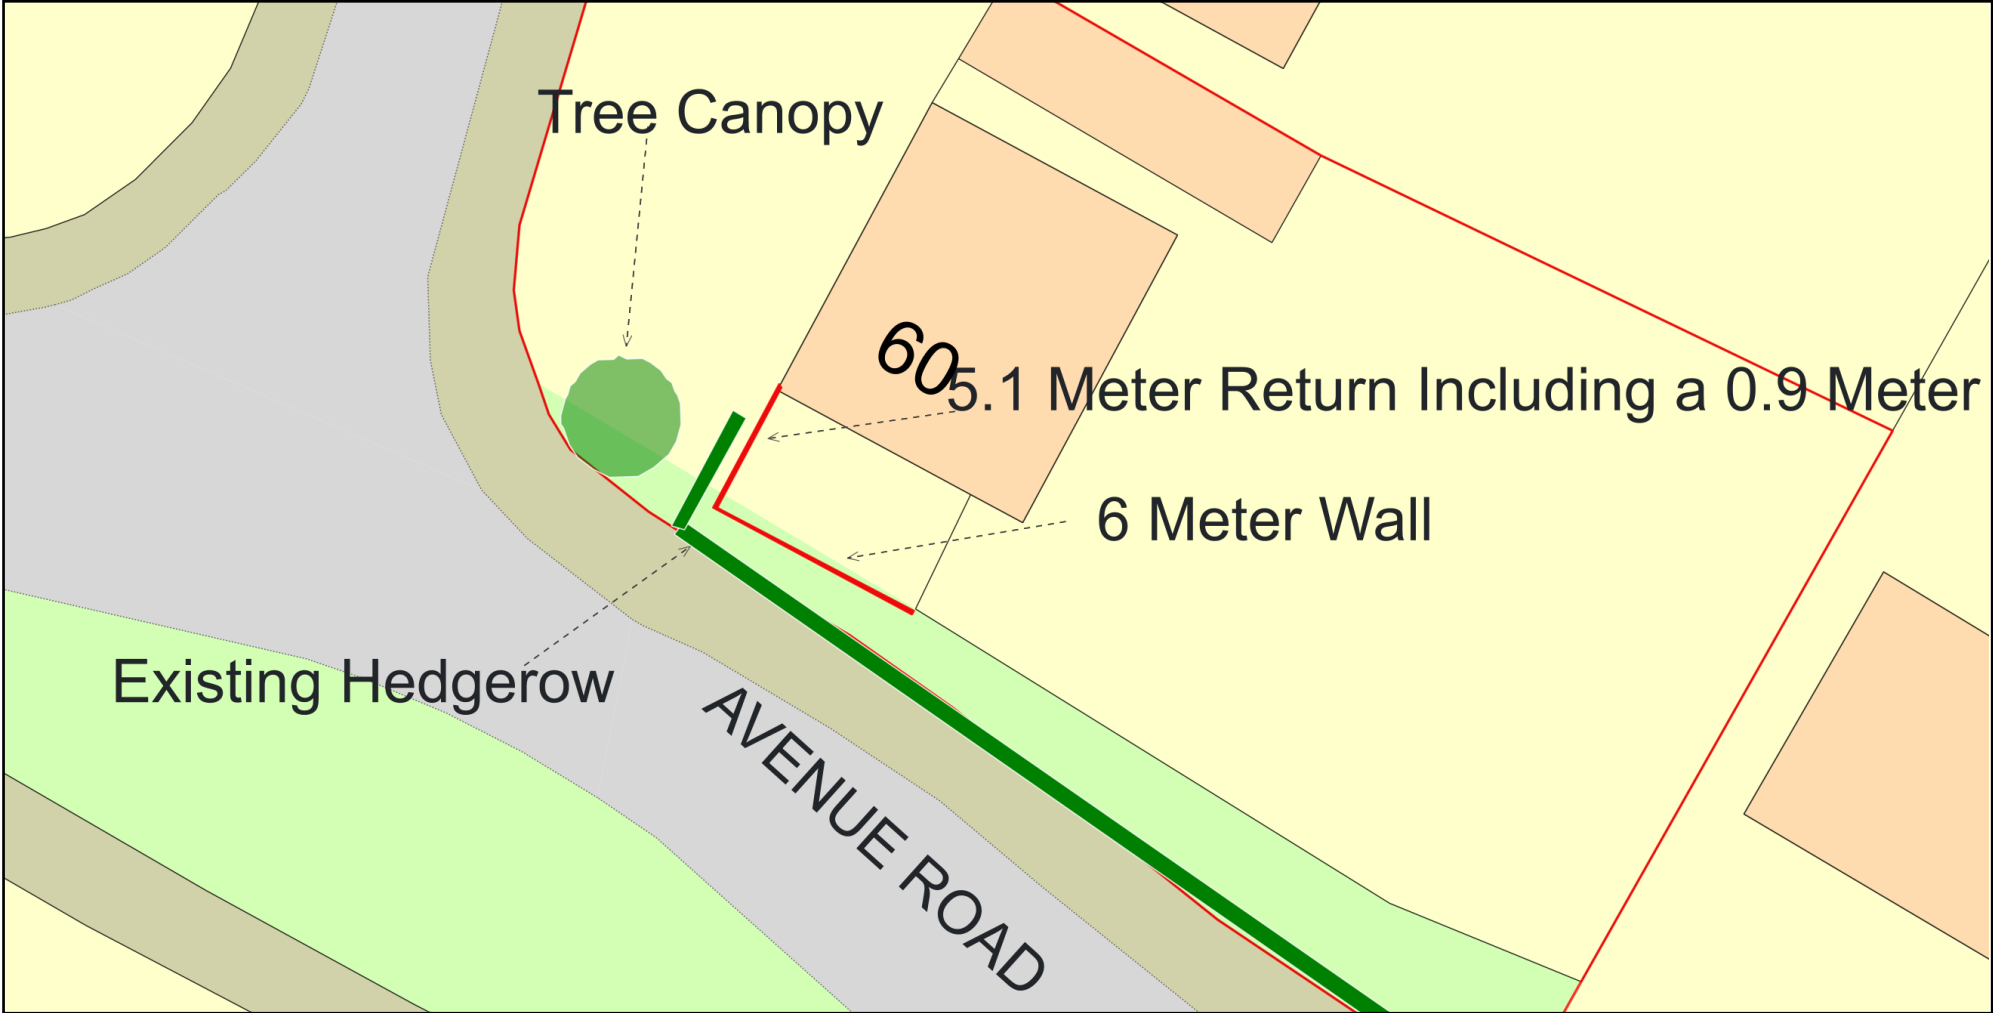

Site Plan Revision 0001

Plan Produced for: J & S Clarke LTD
Date Produced: 04 Mar 2021
Plan Reference Number: TQRQM21063165620909
Scale: 1:200 @ A4

© Crown copyright and database rights 2019 OS 100042766