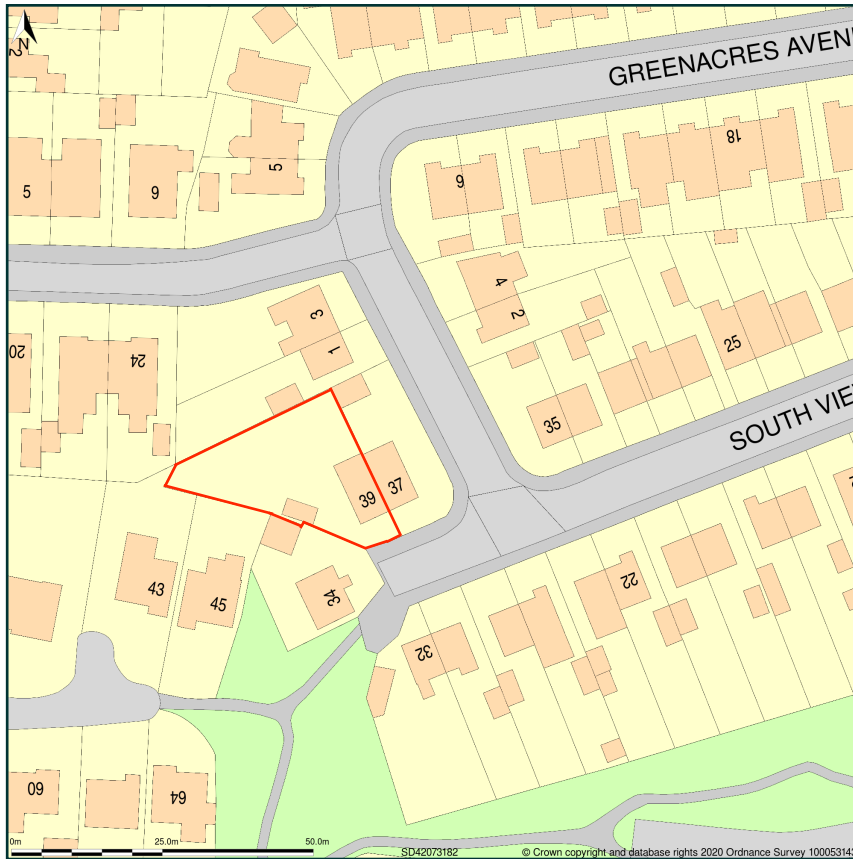

Location Plan - Fawcett.
39, South View, Kirkham, Lancashire, PR4 2TT

Site Plan shows area bounded by: 342001.25, 431754.74 342142.67, 431896.16 (at a scale of 1:1250), OSGridRef: SD42073182. The representation of a road, track or path is no evidence of a right of way. The representation of features as lines is no evidence of a property boundary.

Produced on 9th Apr 2020 from the Ordnance Survey National Geographic Database and incorporating surveyed revision available at this date. Reproduction in whole or part is prohibited without the prior permission of Ordnance Survey. © Crown copyright 2020. Supplied by www.buyaplan.co.uk a licensed Ordnance Survey partner (100053143). Unique plan reference: #00508772-7FDDE7