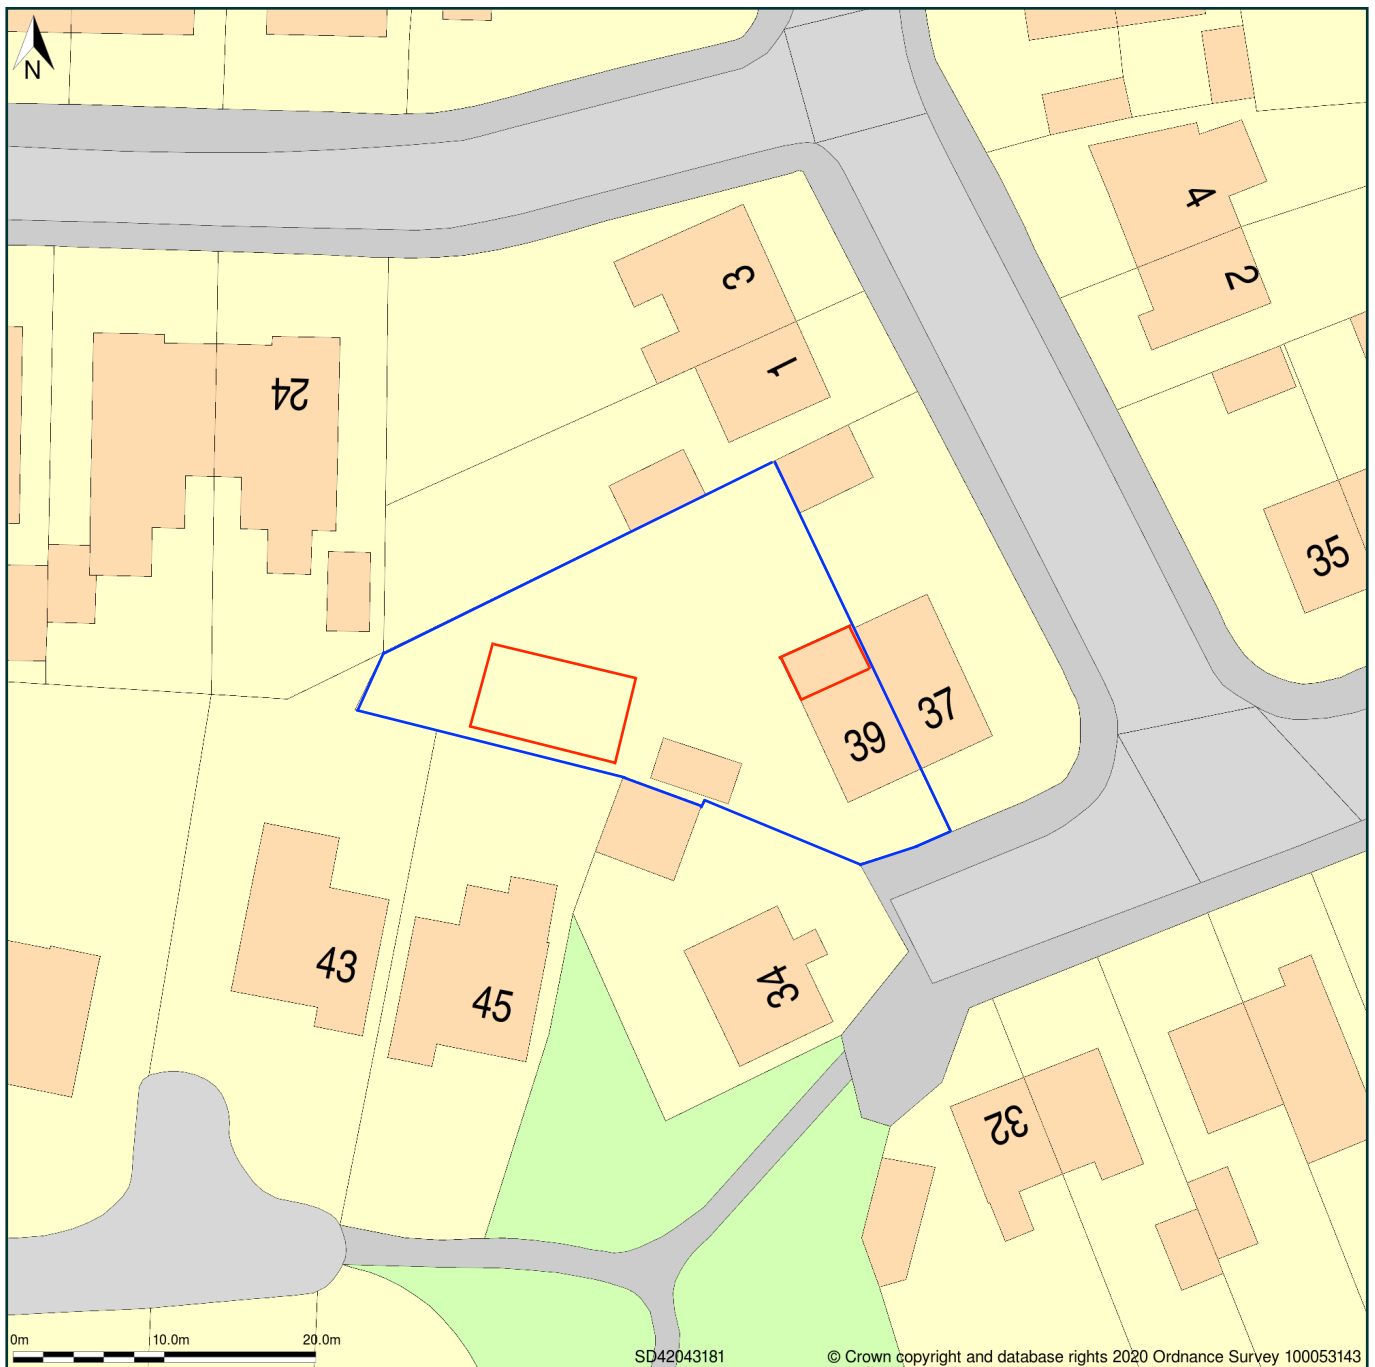

Block Plan - Fawcett.  
39, South View, Kirkham, Lancashire, PR4 2TT

Block Plan shows area bounded by: 342004.17, 431772.85 342094.17, 431862.85 (at a scale of 1:500), OSGridRef: SD42043181. The representation of a road, track or path is no evidence of a right of way. The representation of features as lines is no evidence of a property boundary.

Produced on 9th Apr 2020 from the Ordnance Survey National Geographic Database and incorporating surveyed revision available at this date. Reproduction in whole or part is prohibited without the prior permission of Ordnance Survey. © Crown copyright 2020. Supplied by [www.buyaplan.co.uk](http://www.buyaplan.co.uk) a licensed Ordnance Survey partner (100053143). Unique plan reference: #00508773-B50250