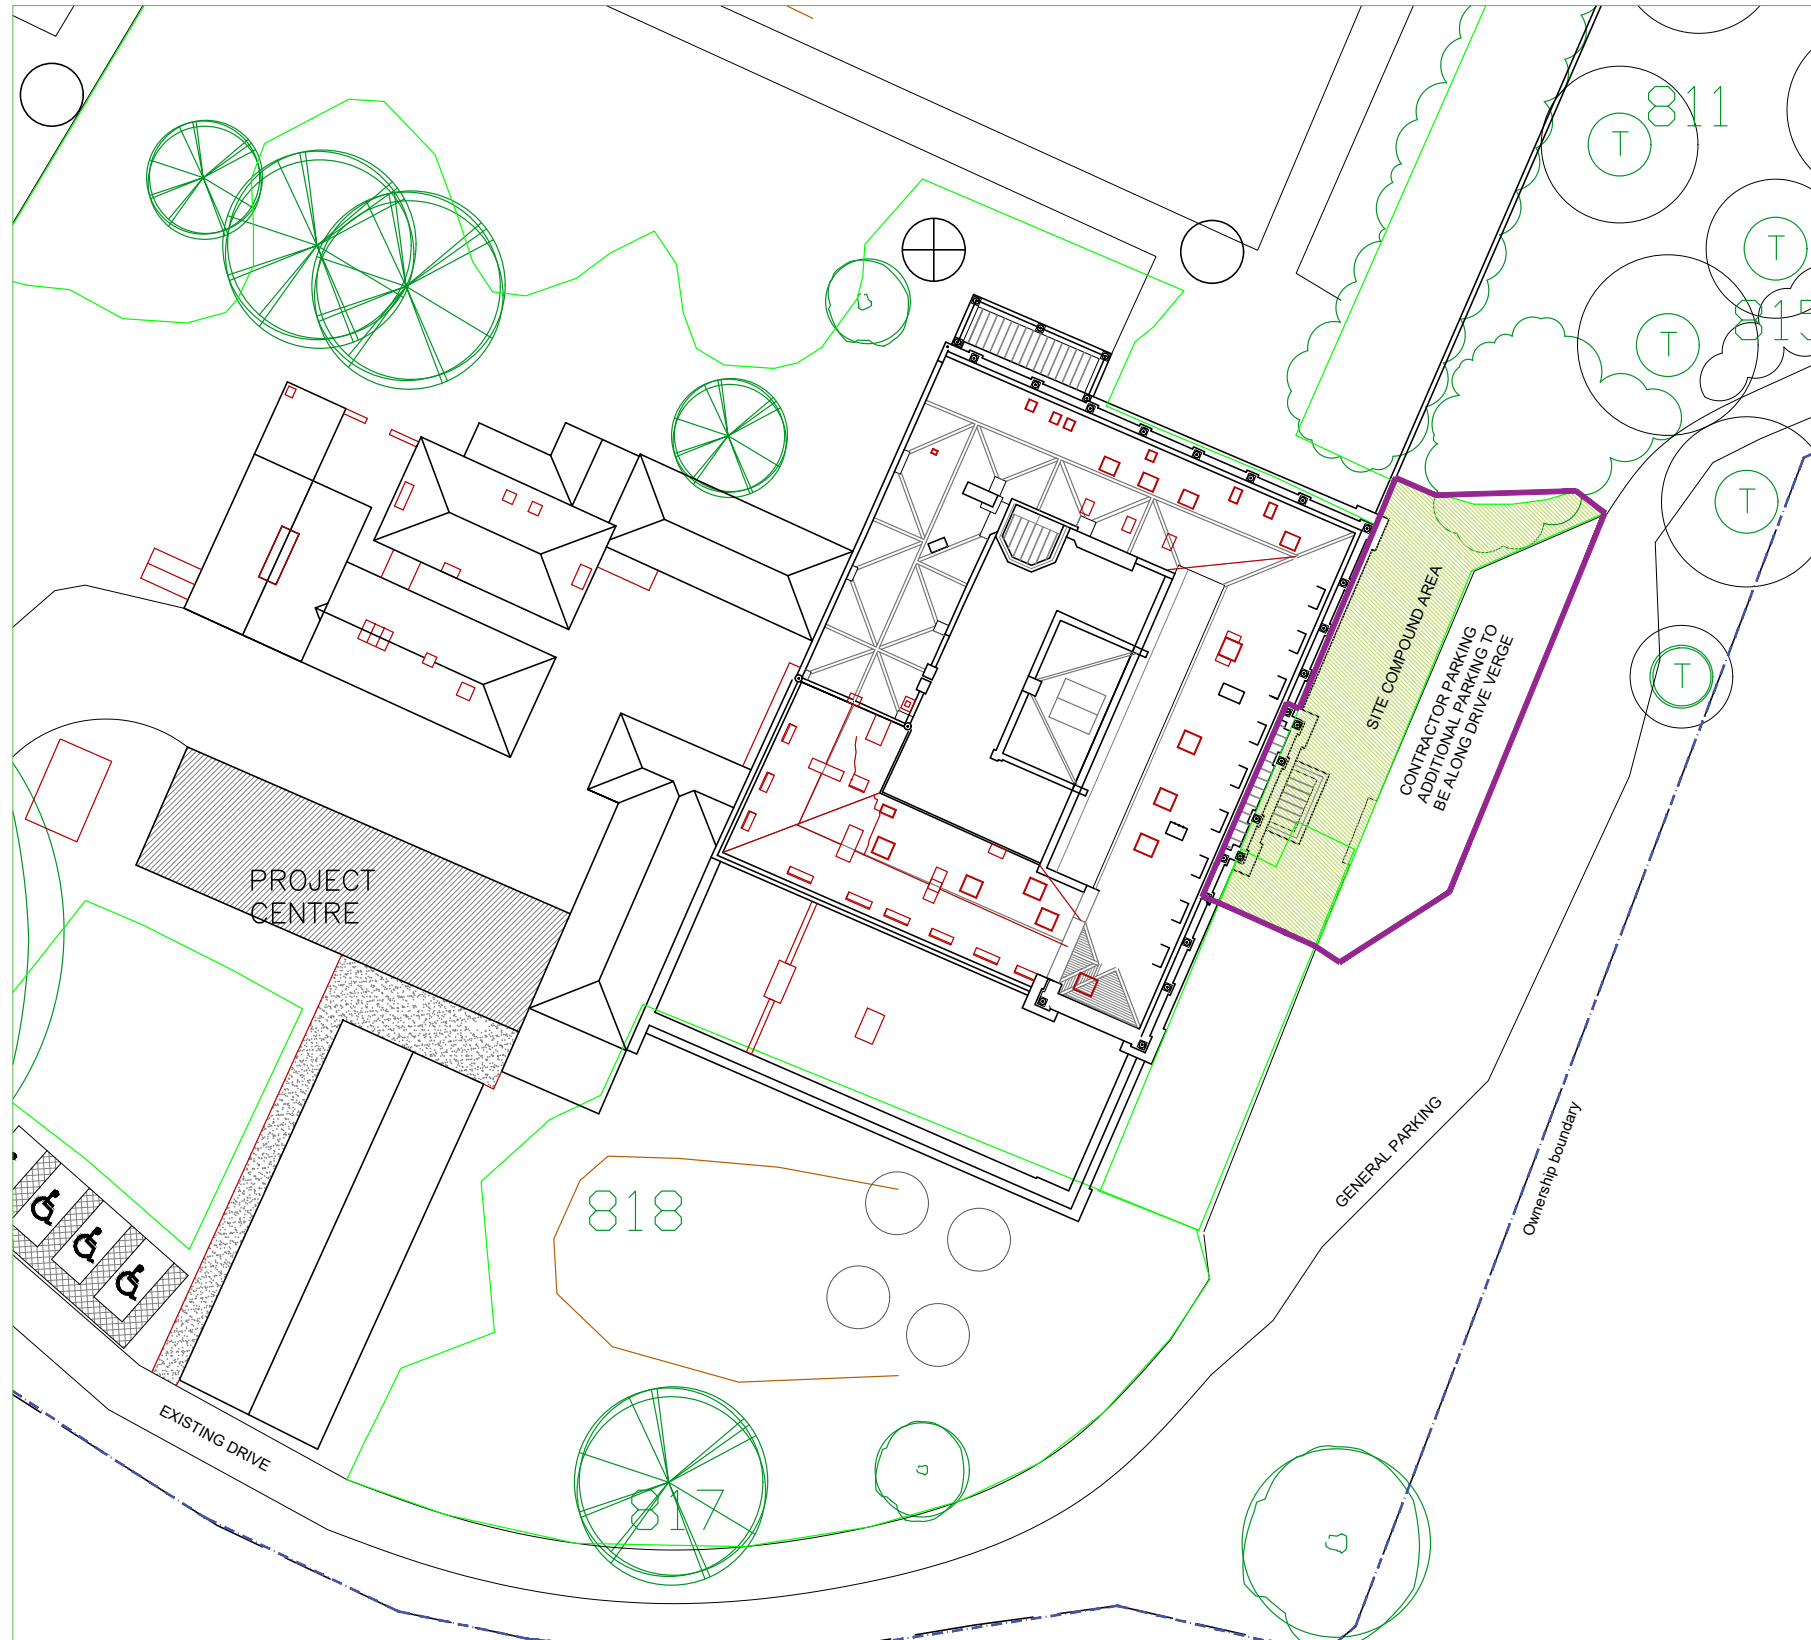

EXTRACT FROM ORDNANCE SURVEY MAP scale NTS

Ordnance Survey, (c) Crown Copyright 2021. All rights reserved. Licence number 124145093

- Ownership boundary defined by **blue** line
- Site boundary defined by **red** line
- Green** square indicates area covered by site plan adjacent
- Purple** line indicates site working area

SITE PLAN scale 1:500

**Simpson & Brown**  
www.simpsonandbrown.co.uk

The Old Printworks, 77a Brunswick Street, Edinburgh, EH7 5HS  
admin@simpsonandbrown.co.uk 0131 555 4678

Architecture Heritage Consultancy Archaeology

JOB TITLE **Poltimore House Portico**  
CLIENT **Poltimore House Trust**  
DWG TITLE **Location and Site Plan**

A3 SCALE	DRAWN	STATUS	JOB NO.	DWG NO.	REV
1:500, NTS	SW	CONTRACT	1099.05	PPL01	