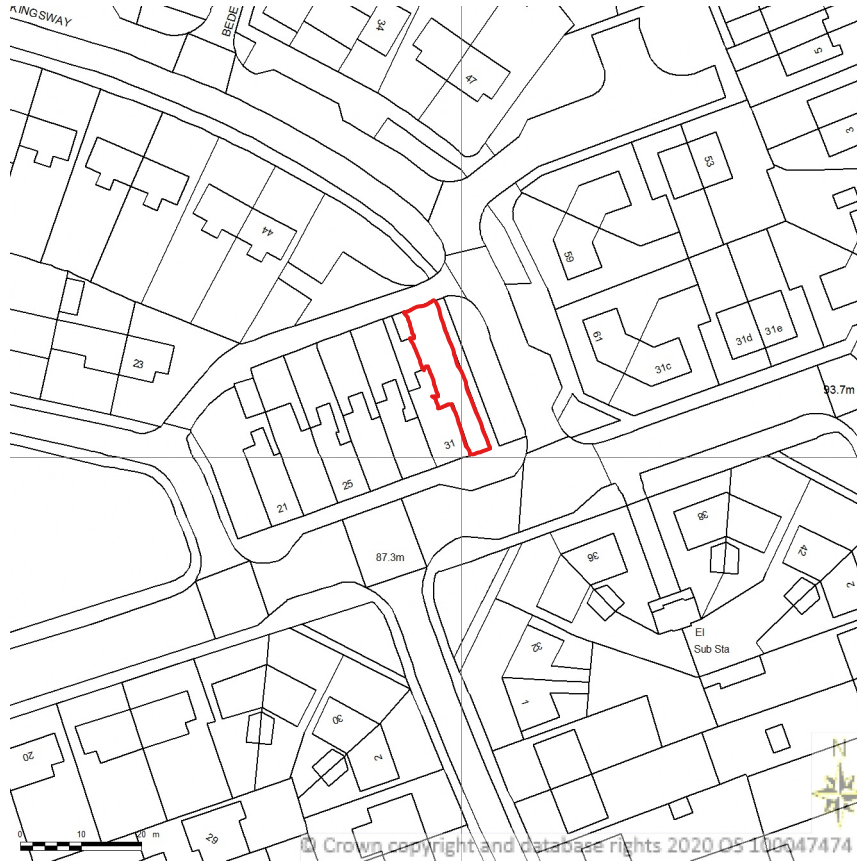

SITE LOCATION PLAN

AREA 2 HA

SCALE: 1:1250 on A4

CENTRE COORDINATES: 434696 , 549504

Supplied by Streetwise Maps Ltd

[www.streetwise.net](http://www.streetwise.net)

Licence No: 100047474

14:31:09 29/11/2020