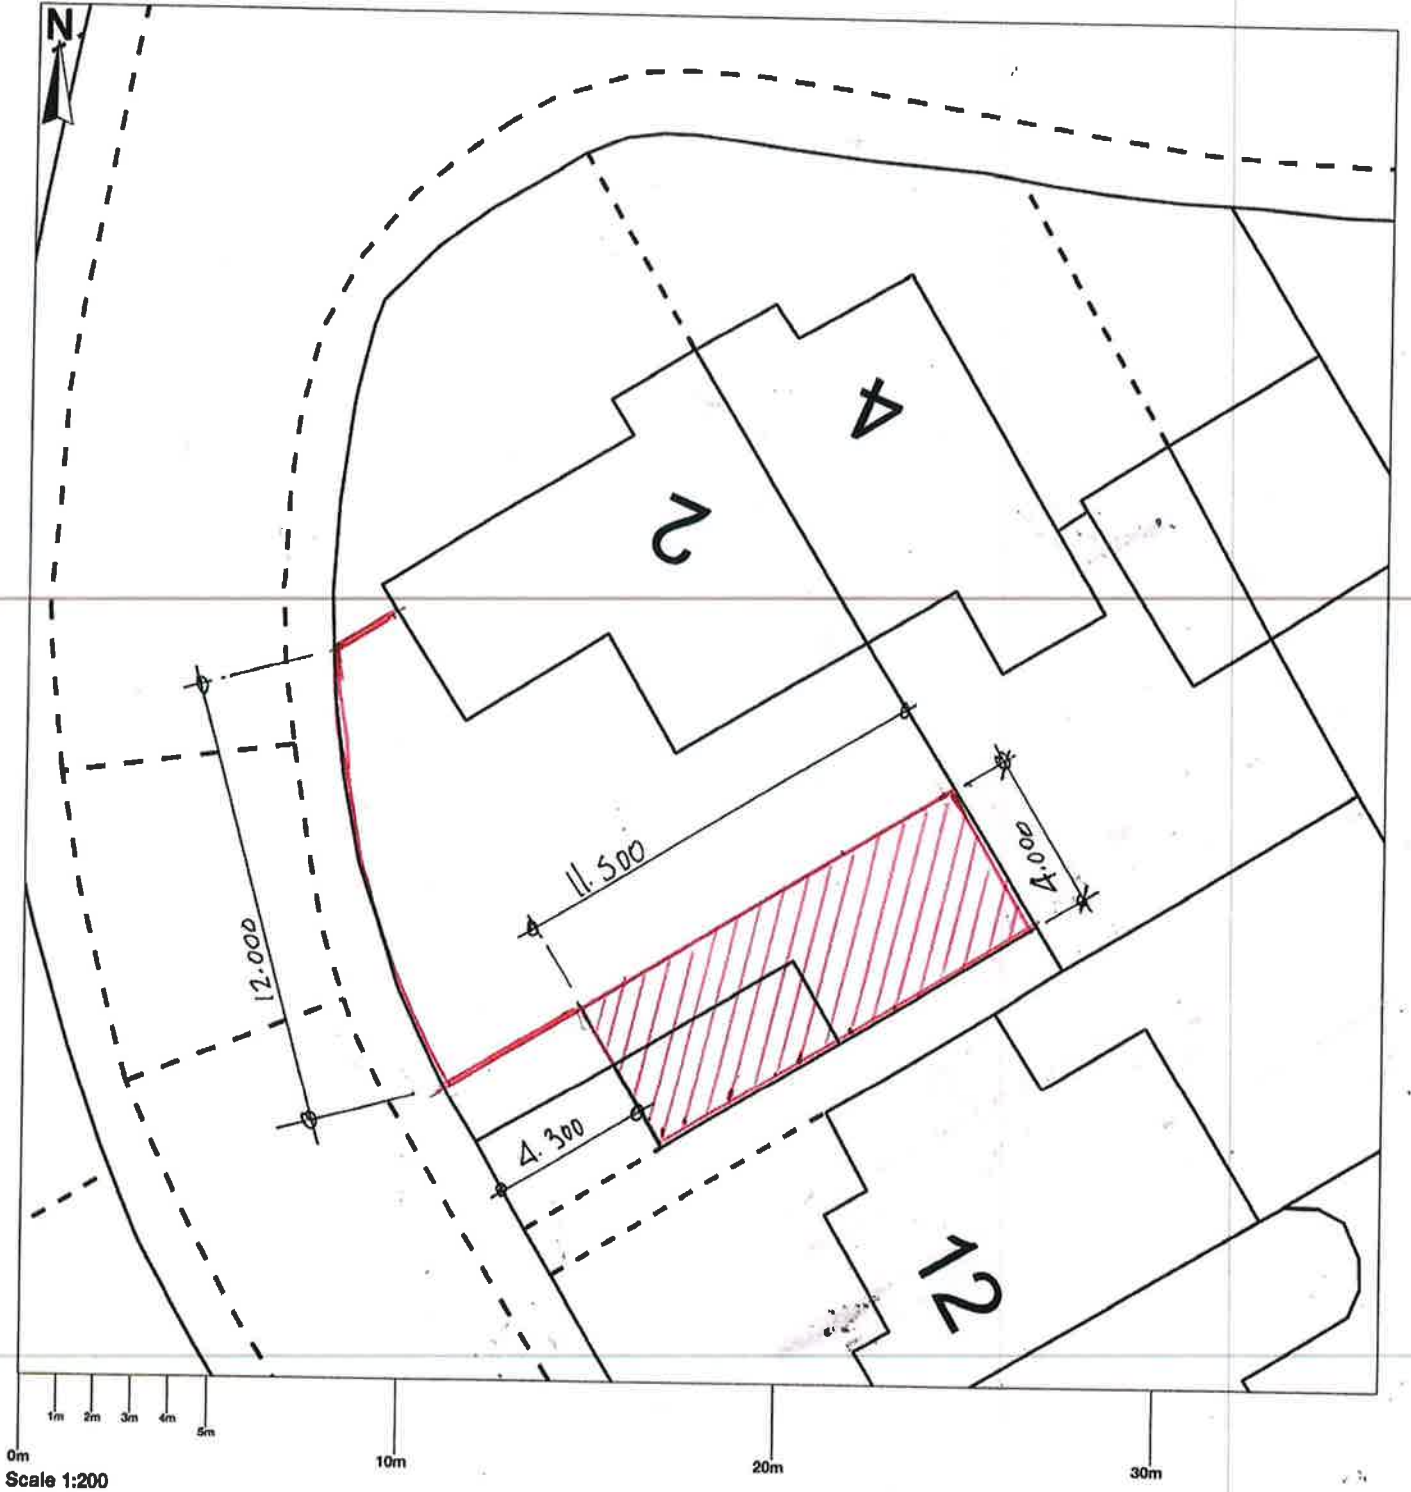

2 The Haven, Southsea, PO4 8YQ

Map area bounded by: 466886,100398 466922,100434. Produced on 12 November 2020 from the OS National Geographic Database. Reproduction in whole or part is prohibited without the prior permission of Ordnance Survey. © Crown copyright 2020. Supplied by UKPlanningMaps.com a licensed OS partner (100054135). Unique plan reference: b36cuk/534213/723735