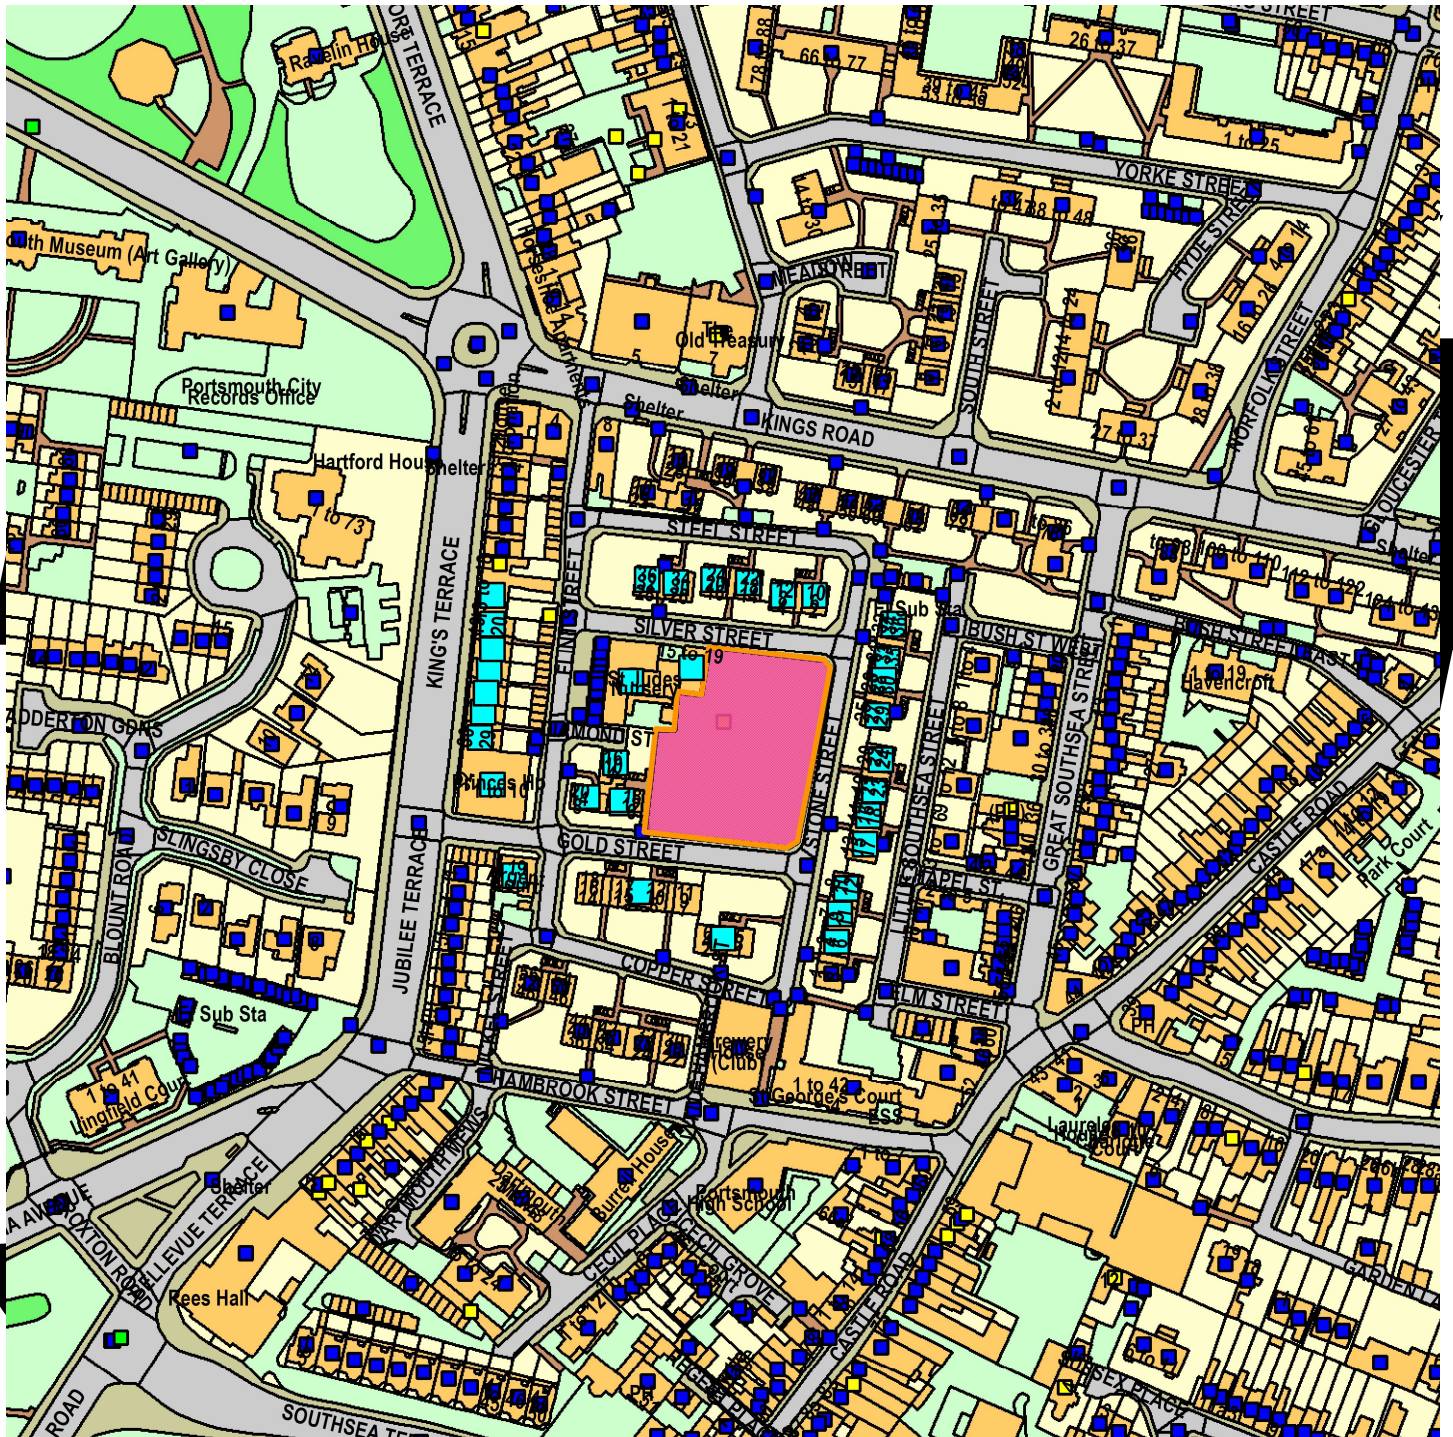

20.01493.FUL

Ex St Michaels Lodge

1:2397

Portsmouth City Council

Planning Service

OF

08 March 2021

100019671