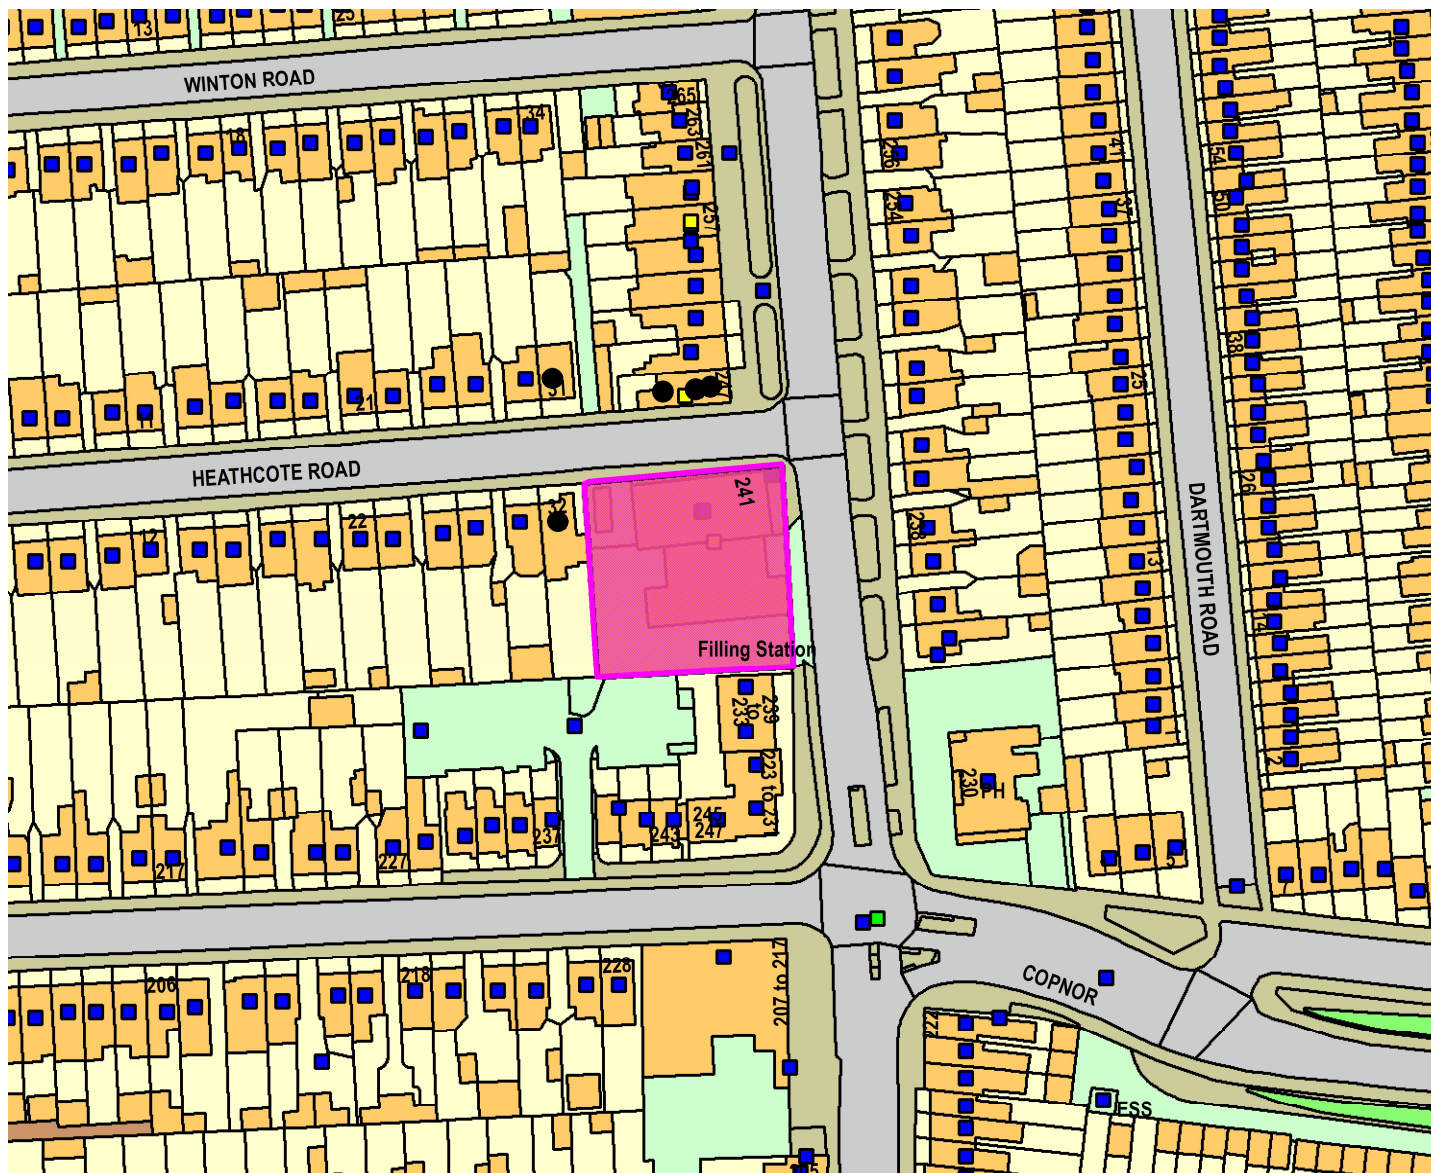

20/01541/FUL

Tesco Express, 241 Copnor Road

Legend

Scale 1:1374

Reproduced from the Ordnance Survey map with the permission of the Controller of Her Majesty's Stationery Office © Crown Copyright 2000.

Unauthorised reproduction infringes Crown Copyright and may lead to prosecution or civil proceedings.