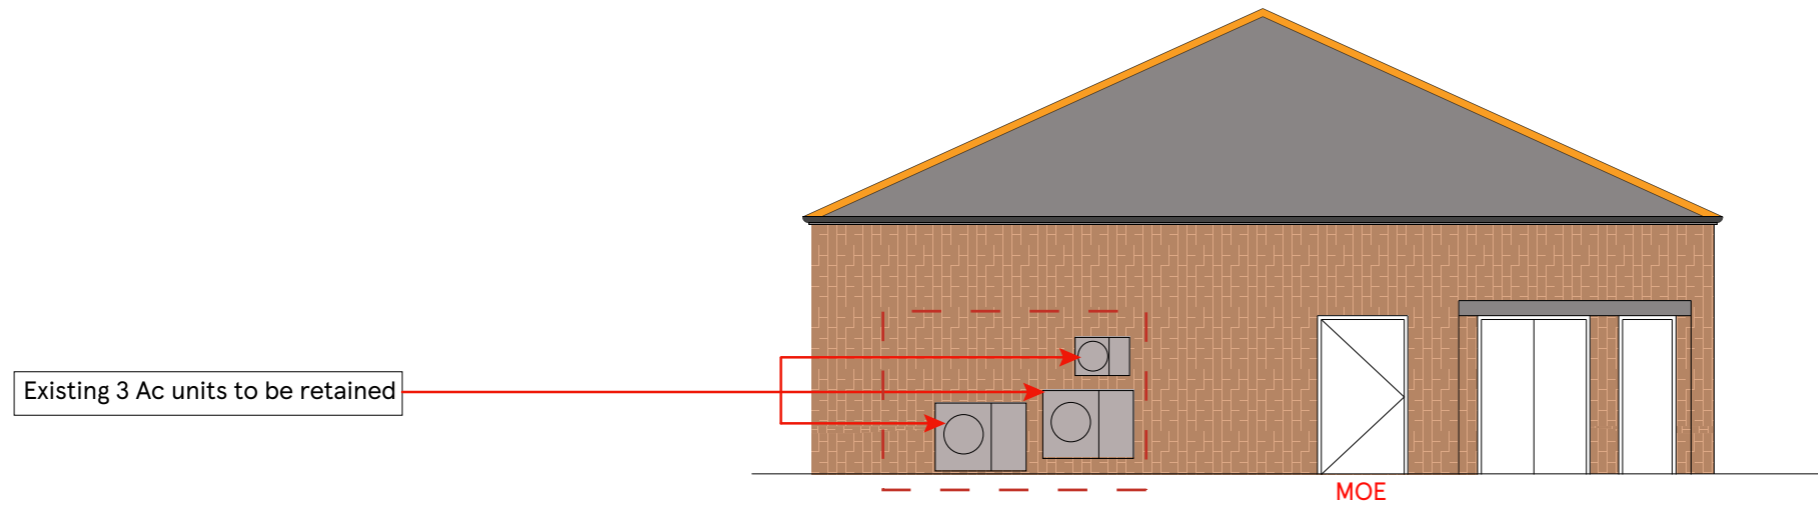

WEST ELEVATION