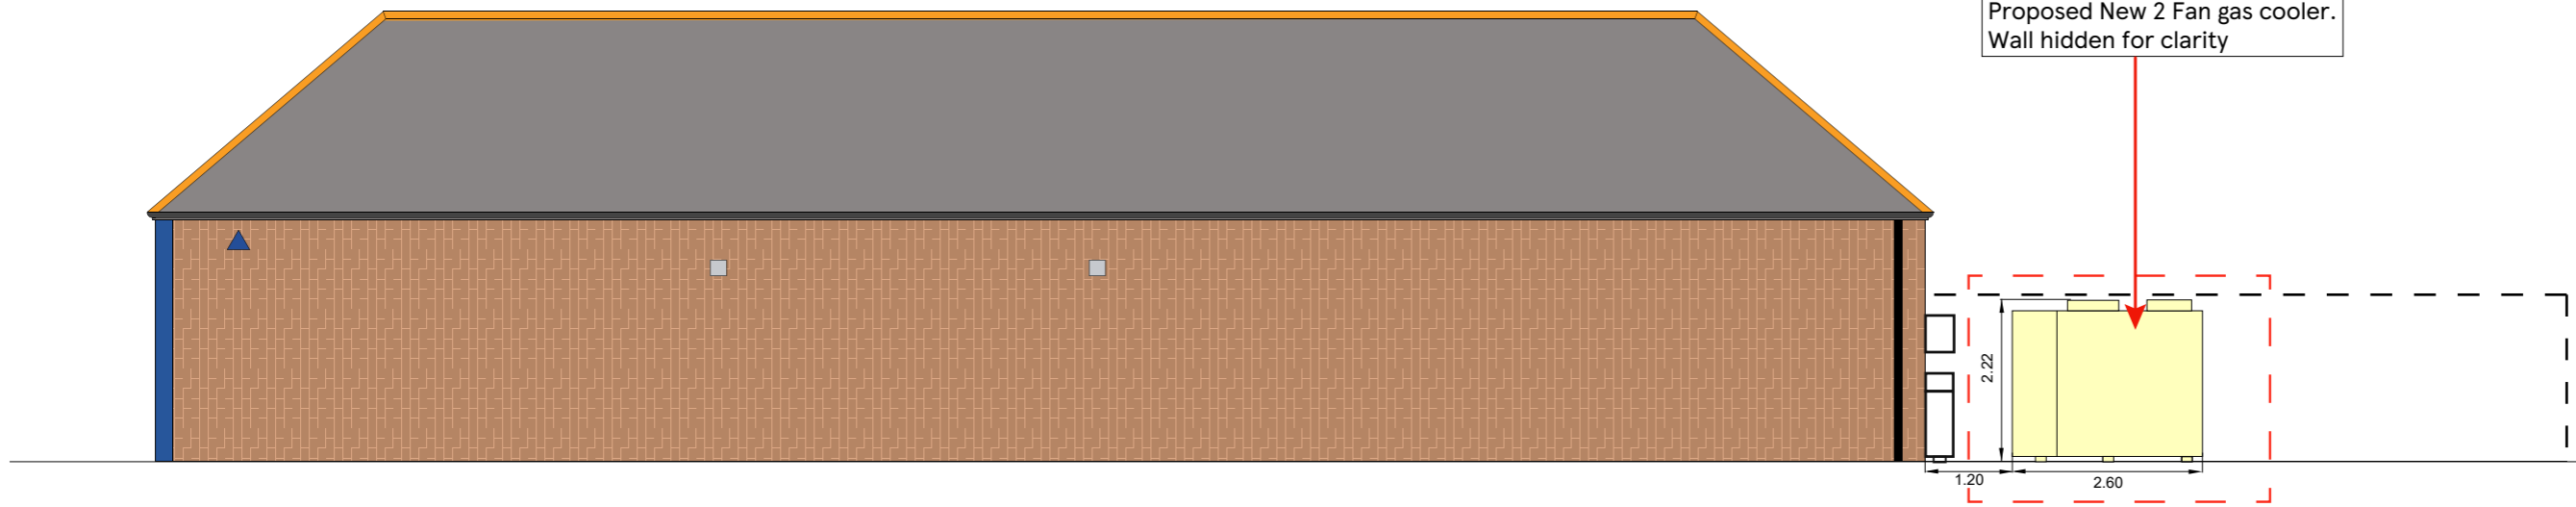

WEST ELEVATION

Proposed New 2 Fan gas cooler.
Wall hidden for clarity

NORTH ELEVATION