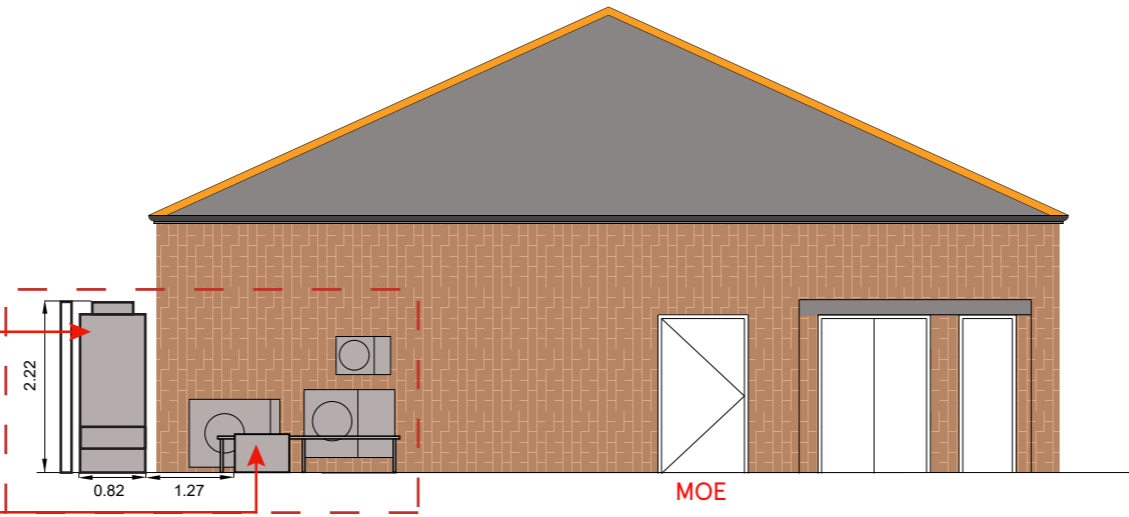

Proposed New 2 Fan gas cooler.
Fence hidden for clarity

Proposed New 2 Fan gas cooler

Resited Ac unit

Proposed New 2 Fan gas cooler.
Wall hidden for clarity

SCALE BAR

1:100

DRAWING NO
03_2339_03B

SCALE
1:100@A3

CHECKED BY
ANDY HORWOOD
DRAWN BY
GAUTHAM.R

STORE TYPE
EXPRESS

STORE NAME
COPNOR

CONTENT
PROPOSED ELEVATIONS

TESCO

FEASIBILITY ARCHITECTURE
TESCO STORES LIMITED EXPRESS GROUP
OMEGA BUILDING, KESTREL WAY, HERTFORDSHIRE,
WELWYN GARDEN CITY, HERTFORDSHIRE, AL7 1GA
TELEPHONE : 01707 395150