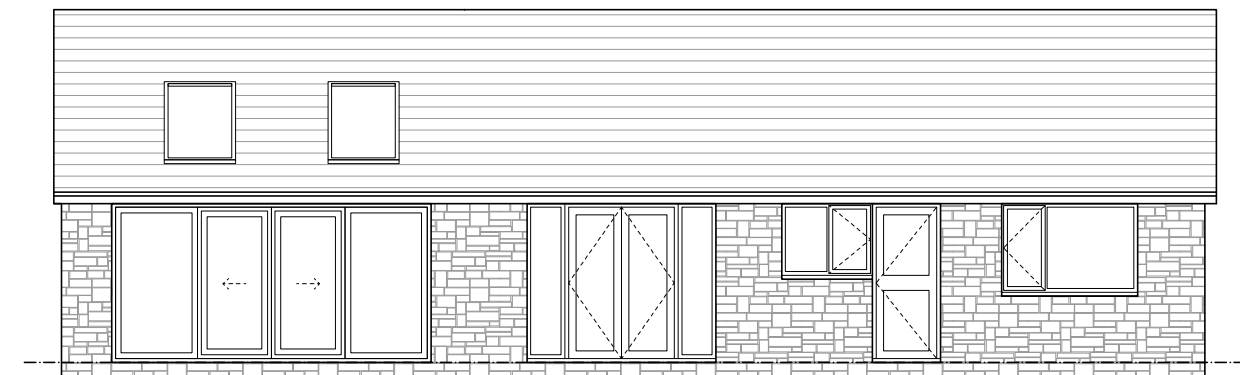

SOUTH WEST ELEVATION

SOUTH EAST ELEVATION

NORTH EAST ELEVATION

SOUTH WEST ELEVATION

REV:	DATE:	DESC:
------	-------	-------

The Nook
Lingwell Gate Lane
Loffhouse
Wakefield
WF3 3JU

T: 01924 835600
M: 07767 774257

W: www.sk-design.co.uk
E: info@sk-design.co.uk

CLIENT:	MR R WILSON	
PROJECT:	11 STONEYBROOK CLOSE BRETTON, WAKEFIELD WF4 4TP	
DRAWING TITLE:	PROPOSED ELEVATIONS	
PROJECT REF:	2020-140	
DRAWING NO:	202	REVISION: -
SCALE:	1:100 @ A3	DATE: NOV 2020