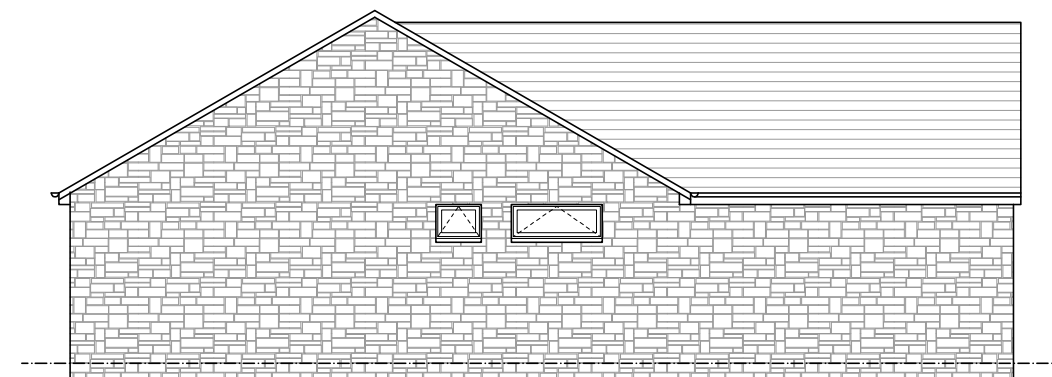

SOUTH WEST ELEVATION

SOUTH EAST ELEVATION

NORTH EAST ELEVATION

SOUTH WEST ELEVATION

REV:	DATE:	DESC:
------	-------	-------

The Nook
Lingwell Gate Lane
Loffhouse
Wakefield
WF3 3JU

T: 01924 835600
M: 07767 774257

W: www.sk-design.co.uk
E: info@sk-design.co.uk

CLIENT:	MR R WILSON	
PROJECT:	11 STONEYBROOK CLOSE BRETTON, WAKEFIELD WF4 4TP	
DRAWING TITLE:	PROPOSED ELEVATIONS	
PROJECT REF:	2020-140	
DRAWING NO:	202	REVISION: -
SCALE:	1:100 @ A3	DATE: NOV 2020