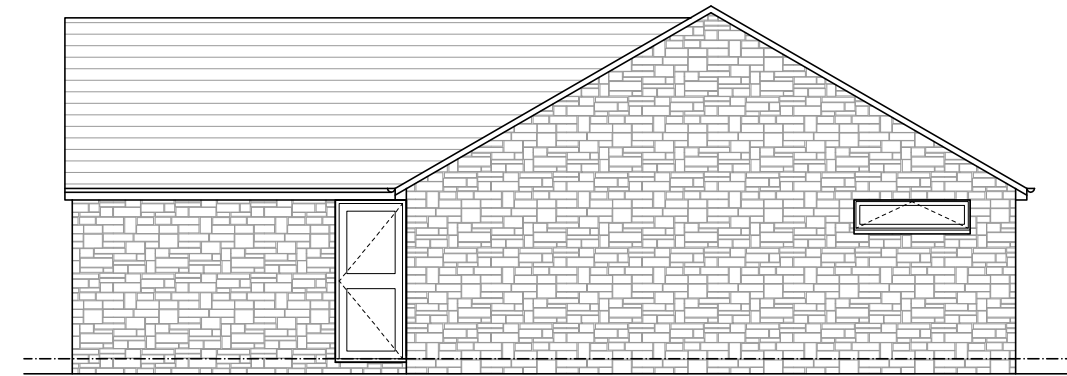

SOUTH WEST ELEVATION

SOUTH EAST ELEVATION

NORTH EAST ELEVATION

SOUTH WEST ELEVATION

REV:	DATE:	DESC:
------	-------	-------

The Nook
Lingwell Gate Lane
Loffhouse
Wakefield
WF3 3JU

T: 01924 835600
M: 07767 774257

W: www.sk-design.co.uk
E: info@sk-design.co.uk

CLIENT:	MR R WILSON	
PROJECT:	11 STONEYBROOK CLOSE BRETTON, WAKEFIELD WF4 4TP	
DRAWING TITLE:	PROPOSED ELEVATIONS	
PROJECT REF:	2020-140	
DRAWING NO:	202	REVISION: -
SCALE:	1:100 @ A3	DATE: NOV 2020