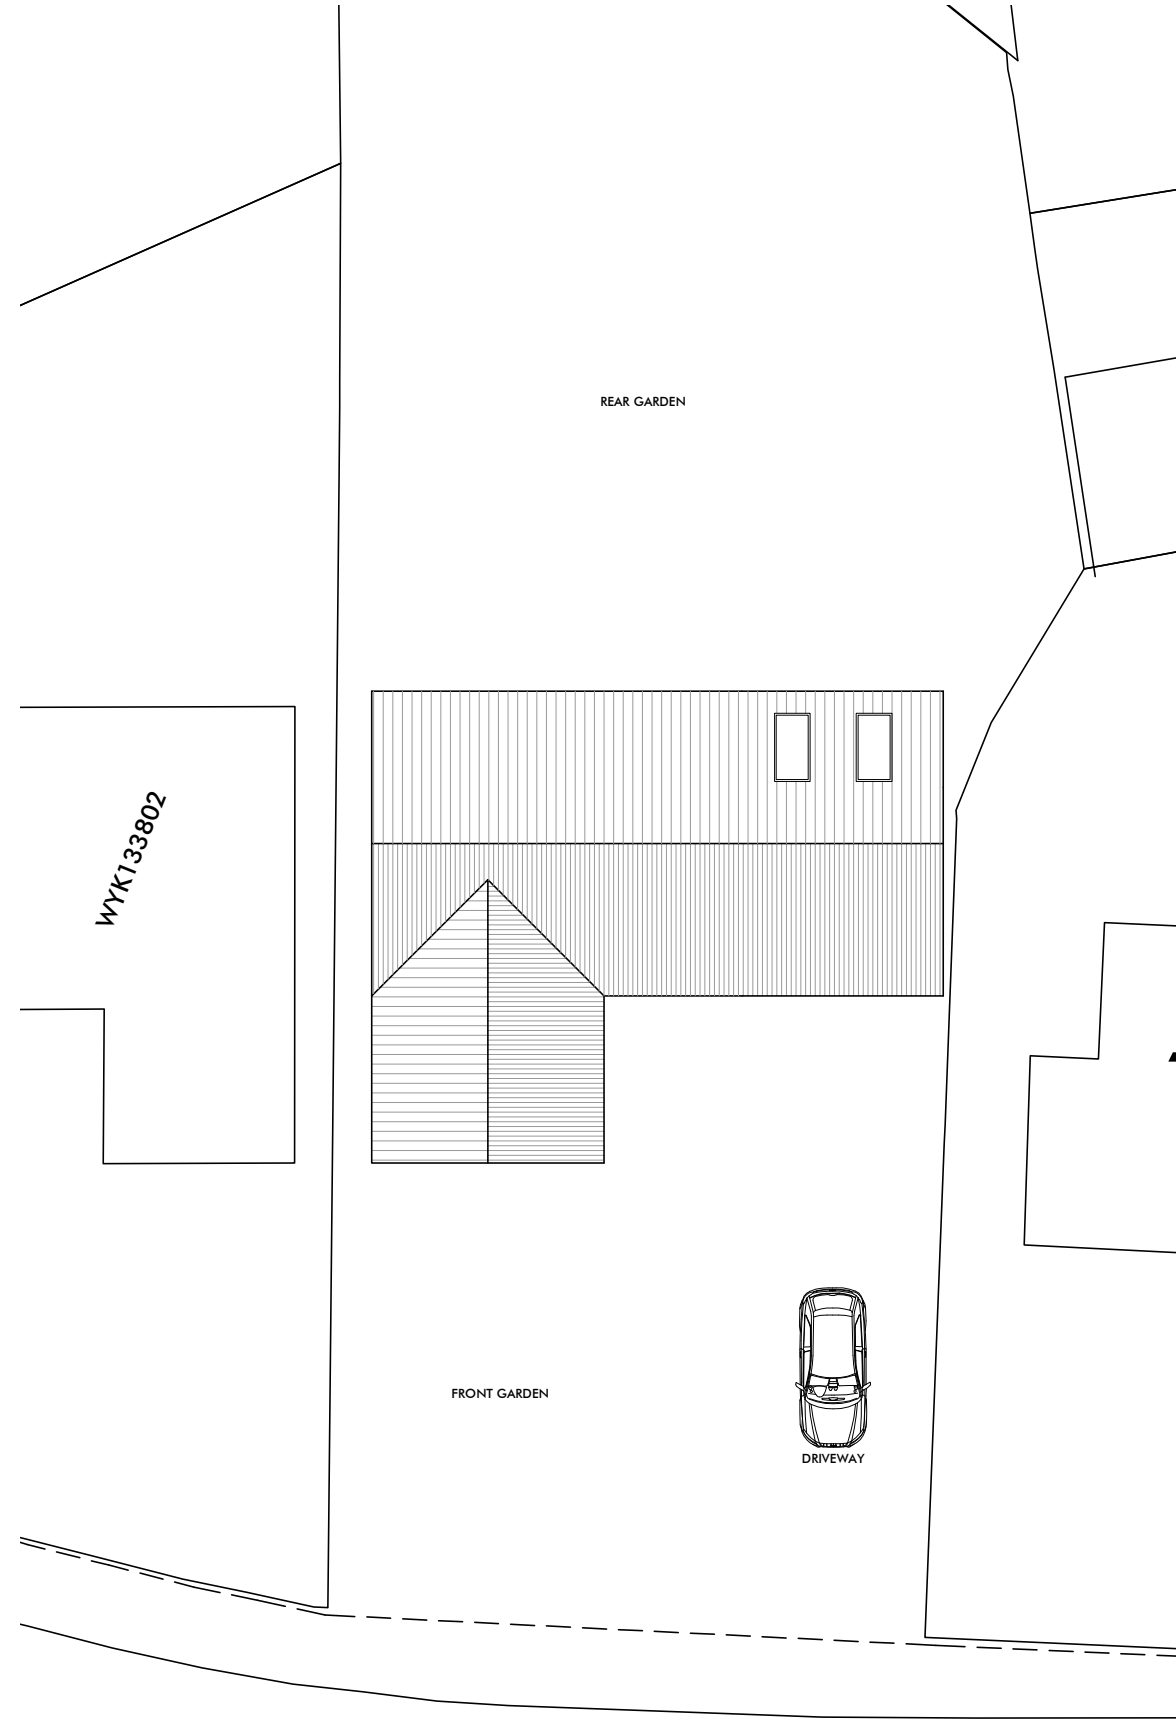

EXISTING SITE PLAN

PROPOSED SITE PLAN

REV:	DATE:	DESC:

The Nook
Lingwell Gate Lane
Lofthouse
Wakefield
WF3 3JU

T: 01924 835600
M: 07767 774257

W: www.sk-design.co.uk
E: info@sk-design.co.uk

CLIENT:	MR R WILSON
PROJECT:	11 STONEYBROOK CLOSE BRETTON, WAKEFIELD WF4 4TP
DRAWING TITLE:	SITE PLANS
PROJECT REF:	2020-140
DRAWING NO:	300
REVISION:	-
SCALE:	1:200 @ A3
DATE:	NOV 2020