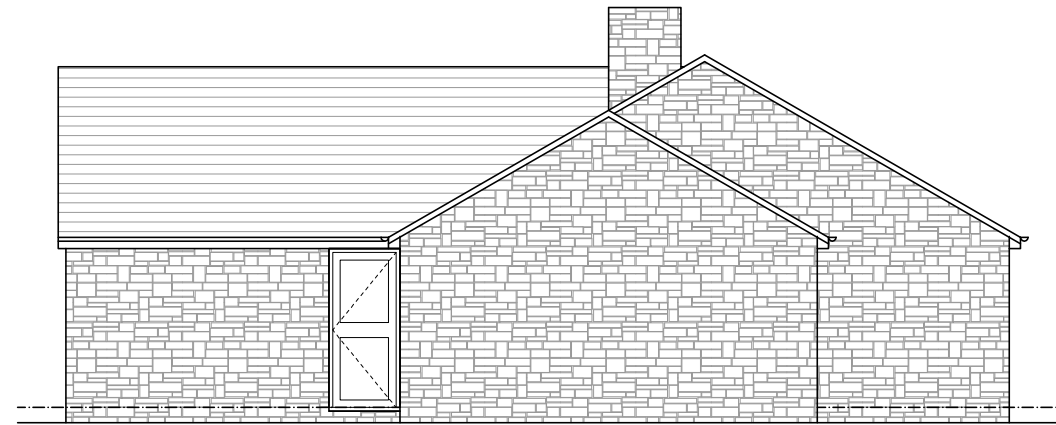

SOUTH WEST ELEVATION

SOUTH EAST ELEVATION

NORTH EAST ELEVATION

SOUTH WEST ELEVATION

REV:	DATE:	DESC:
------	-------	-------

The Nook
Lingwell Gate Lane
Loffhouse
Wakefield
WF3 3JU

T: 01924 835600
M: 07767 774257

W: www.sk-design.co.uk
E: info@sk-design.co.uk

CLIENT:	MR R WILSON
PROJECT:	11 STONEYBROOK CLOSE BRETTON, WAKEFIELD WF4 4TP
DRAWING TITLE:	EXISTING ELEVATIONS
PROJECT REF:	2020-140
DRAWING NO:	101
REVISION:	-
SCALE:	1:100 @ A3
DATE:	NOV 2020