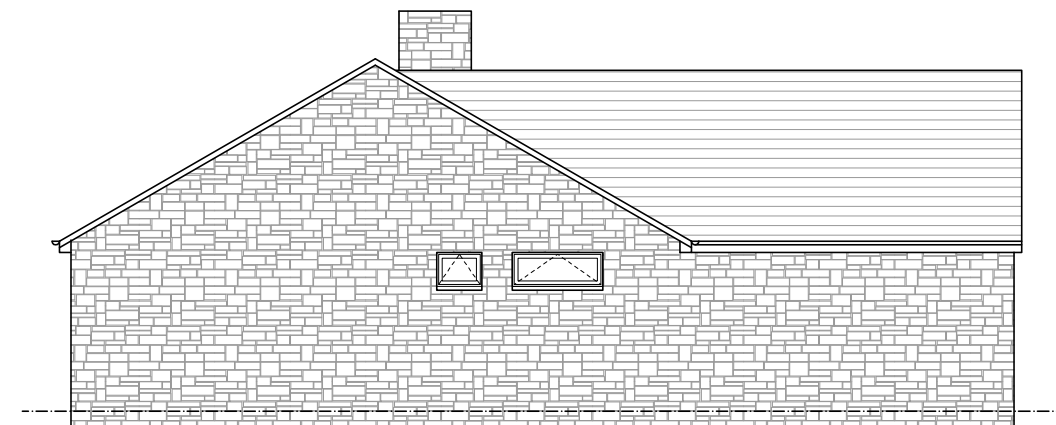

SOUTH WEST ELEVATION

SOUTH EAST ELEVATION

NORTH EAST ELEVATION

SOUTH WEST ELEVATION

REV:	DATE:	DESC:
------	-------	-------

The Nook
Lingwell Gate Lane
Loffhouse
Wakefield
WF3 3JU

T: 01924 835600
M: 07767 774257

W: www.sk-design.co.uk
E: info@sk-design.co.uk

CLIENT:	MR R WILSON
PROJECT:	11 STONEYBROOK CLOSE BRETTON, WAKEFIELD WF4 4TP
DRAWING TITLE:	EXISTING ELEVATIONS
PROJECT REF:	2020-140
DRAWING NO:	101
REVISION:	-
SCALE:	1:100 @ A3
DATE:	NOV 2020