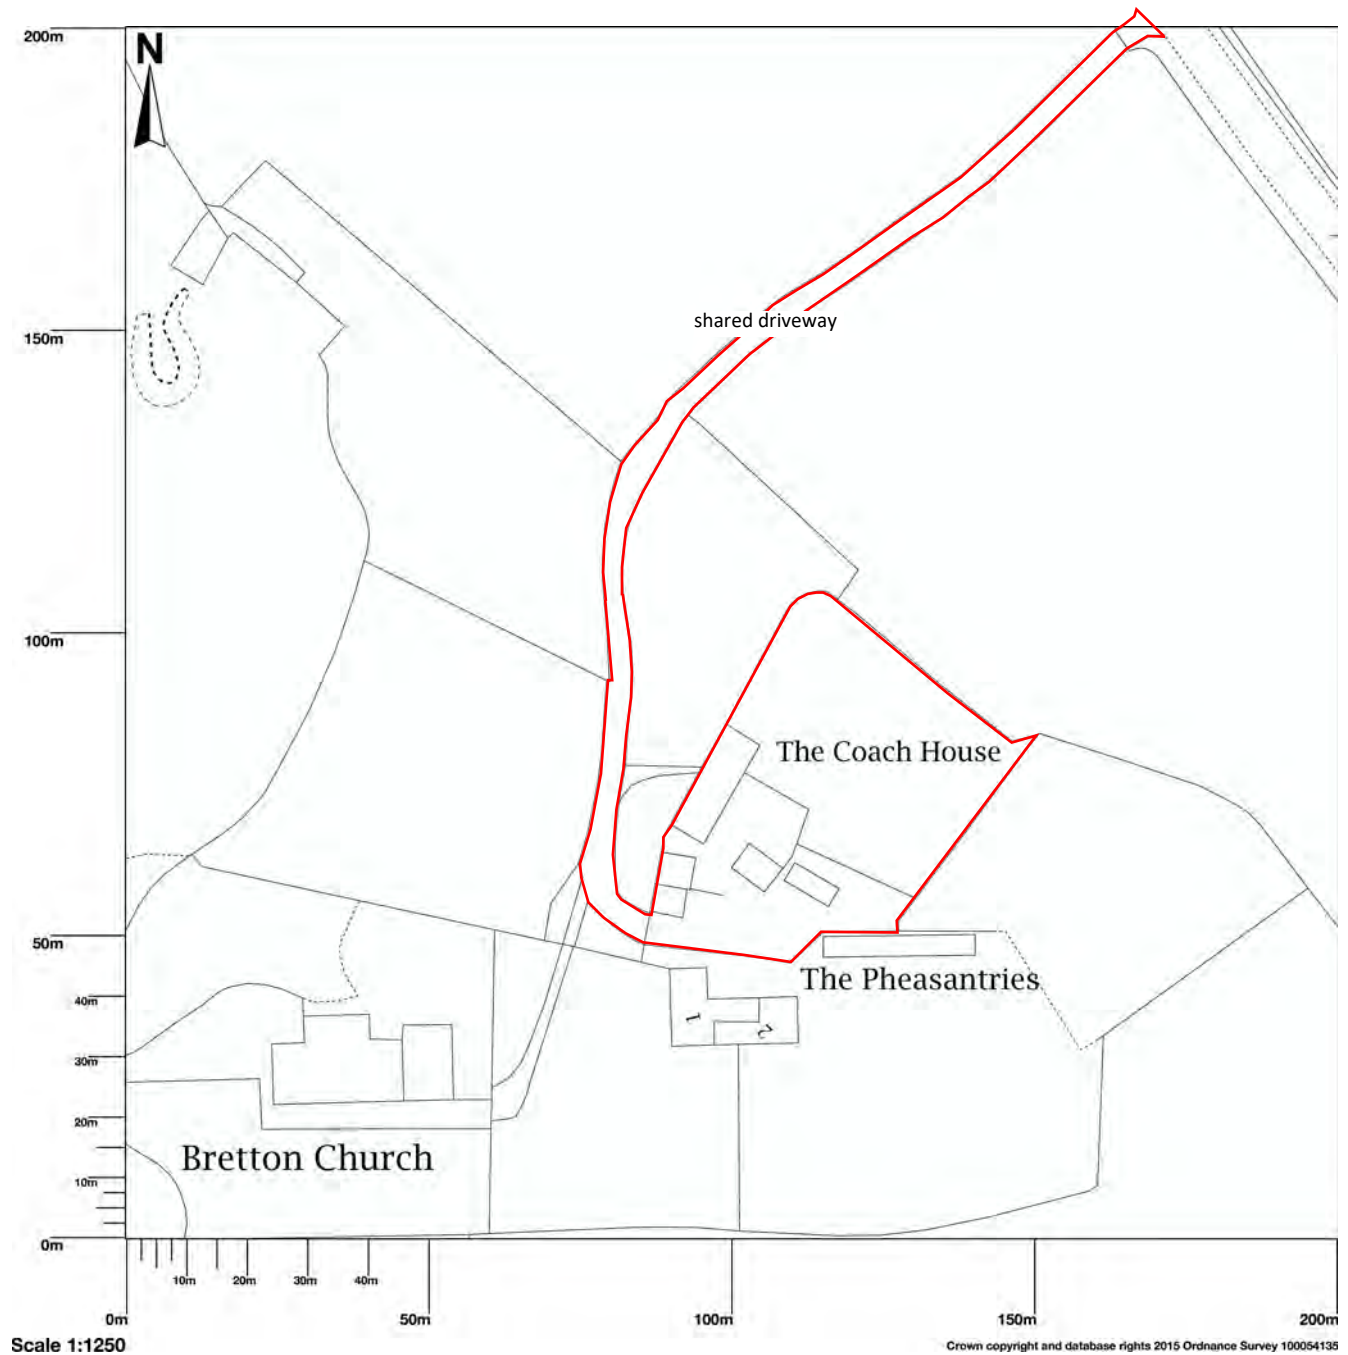

The Coach House, Huddersfield Road, Bretton, Wakefield, WF4 4JX

Map area bounded by: 428918,412865 429118,413065. Produced on 07 December 2018 from the OS National Geographic Database. Reproduction in whole or part is prohibited without the prior permission of Ordnance Survey. © Crown copyright 2018. Supplied by UKPlanningMaps.com a licensed OS partner (100054135). Unique plan reference: p4buk/303087/412311