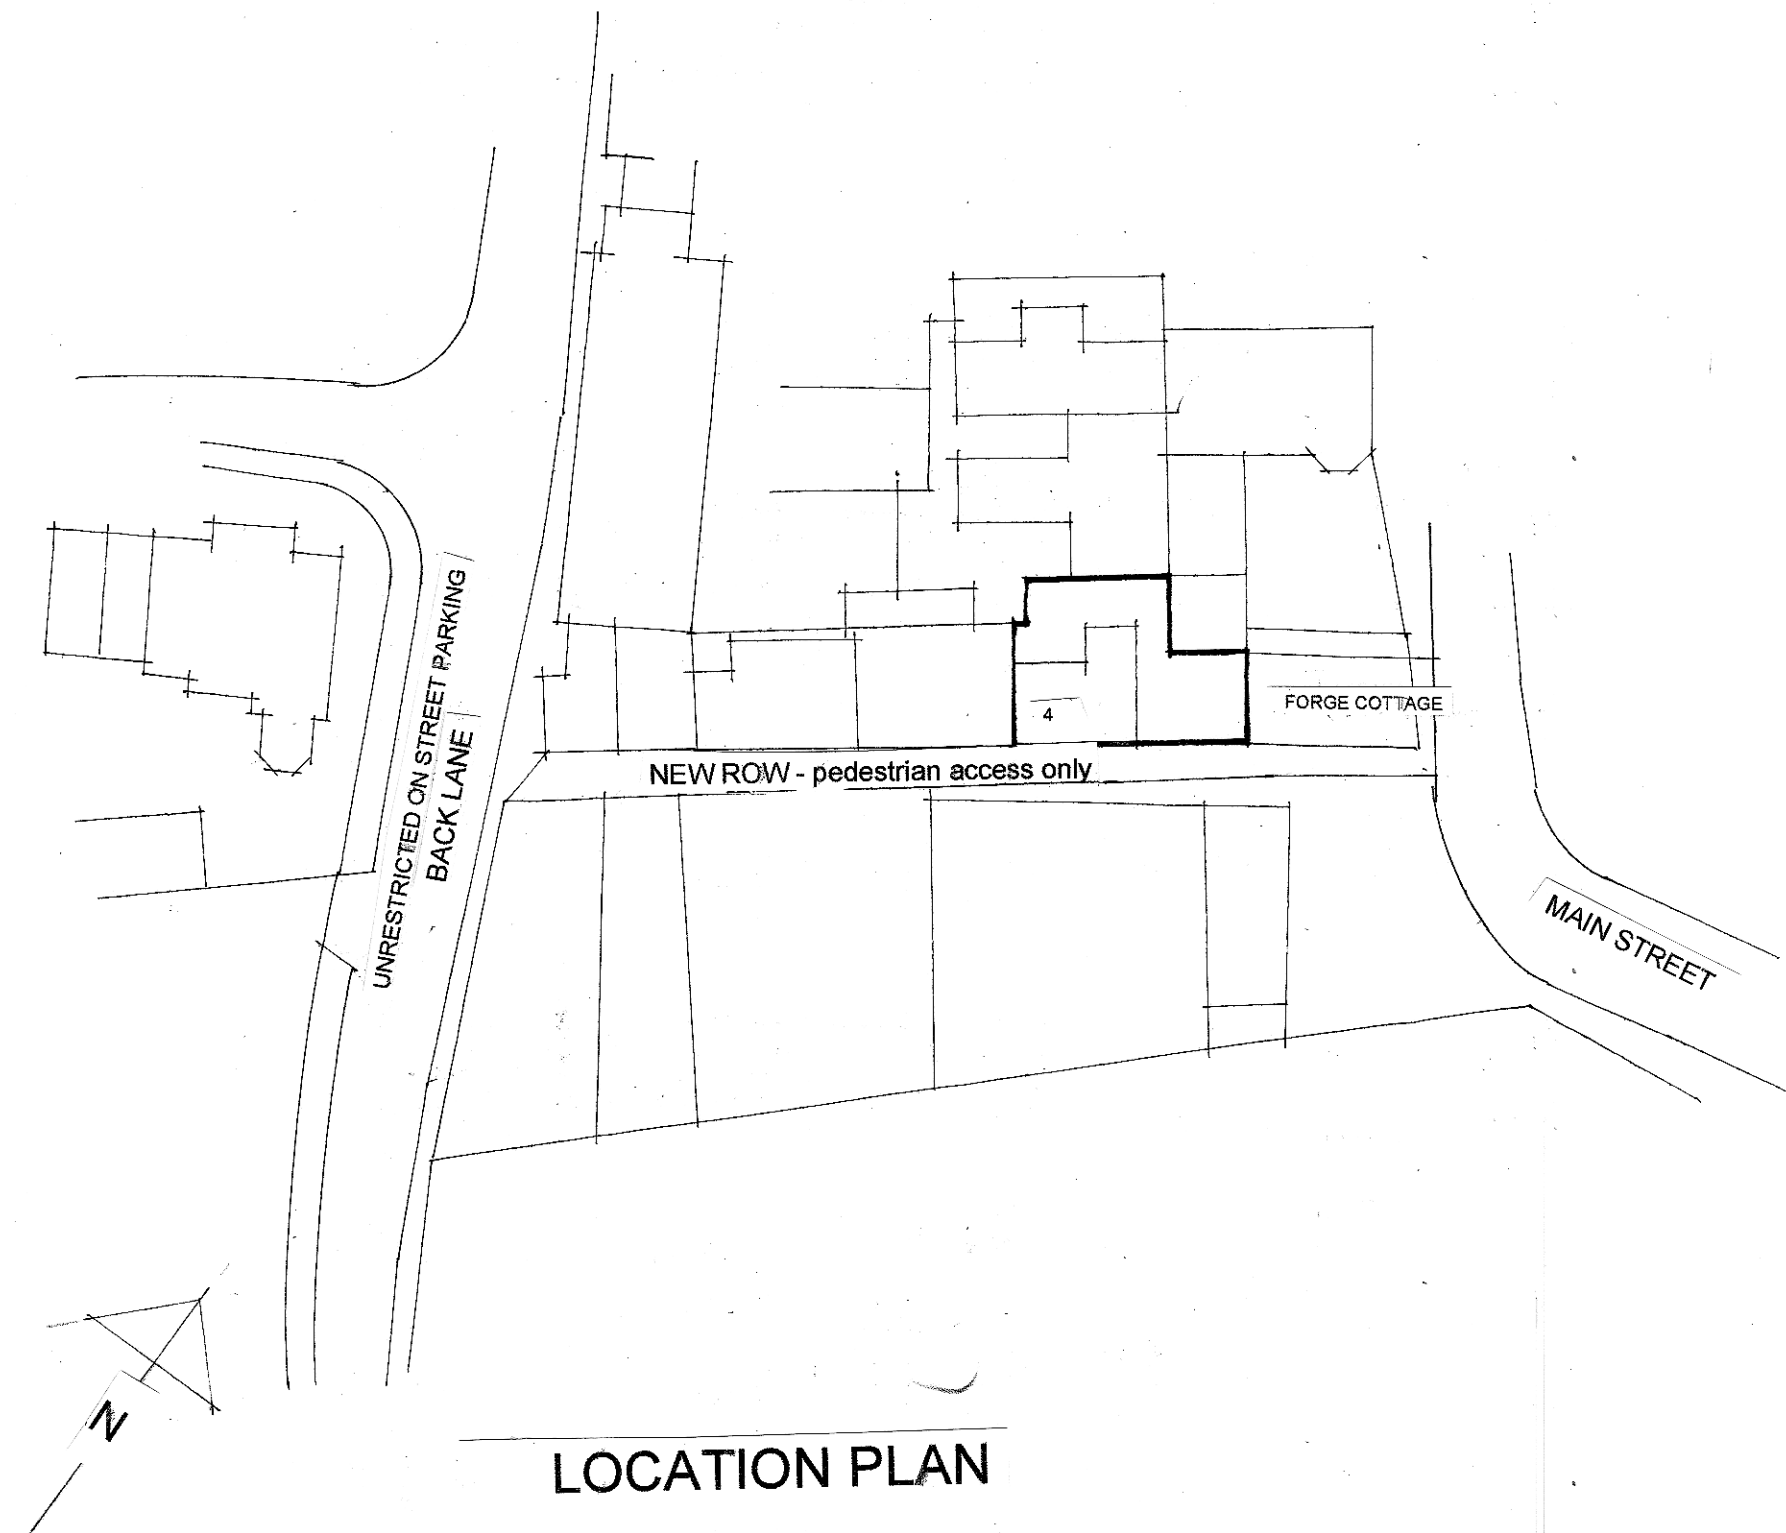

BLOCK SITE PLAN

(SEE ALSO 21 - 801 - 01)

1 : 500

| | | |
|------------------------------------------------------------------------------------------------------------------|------------------------------------------------------------------------------------------|-------------------------------|
| planning unit ARCHITECTURAL SERVICES • DESIGN • PLANNING 16 chequerfield ave • Pontefract • wf8 2tb | PROJECT 2 bed house with 1 bed annex 4 new row badsworth | SCALE 1 : 500 / 1 : 1250 @ A2 |
| | TITLE change to 2 dwellings - 2 bed house and 1 bed flat block plan and location plan | DATE jan 2021 |
| | | DWG NO 21 - 801 - 03 |