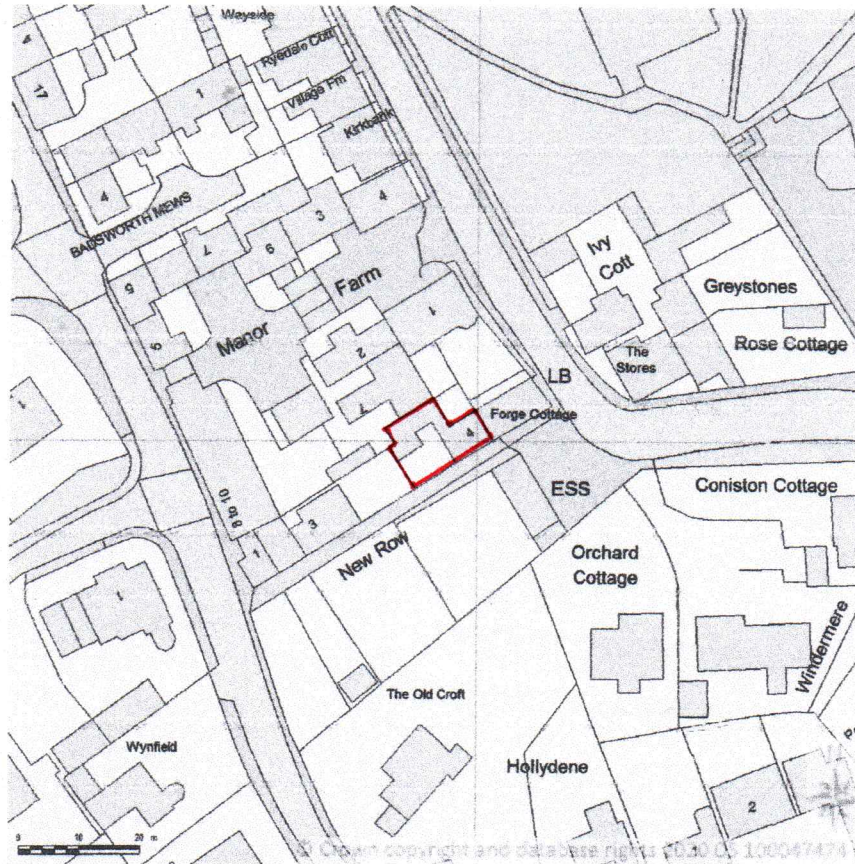

**SITE LOCATION PLAN
AREA 2 HA
SCALE 1:1250 on A4
CENTRE COORDINATES: 446293, 414901**

Supplied by Streetwise Maps Ltd
www.streetwise.net
Licence No: 100047474
14/09/2020 12:30

4 NEW ROW · BADSWORTH

—
CONVERSION OF HOUSE + ANNEX
TO 2 BED HOUSE + 1 BED FLAT