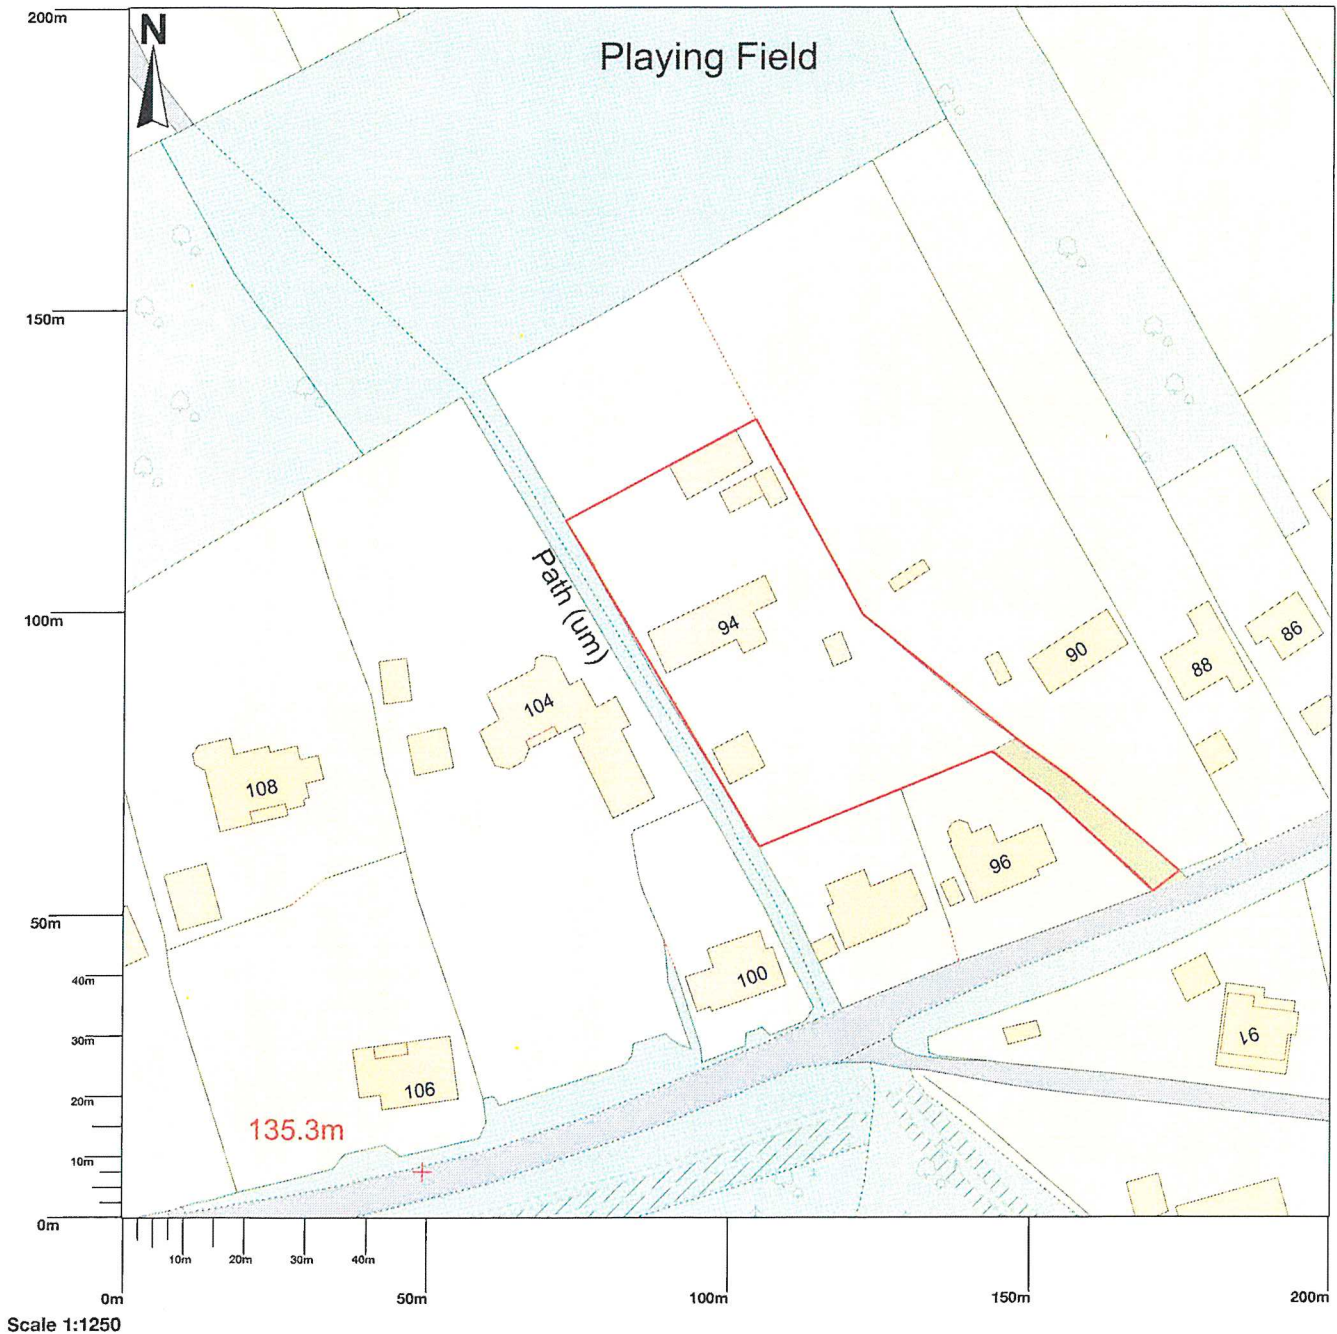

## 94 Medstead Road, Beech, Alton, GU34 4AE

Map area bounded by: 468943,138439 469143,138639. Produced on 13 February 2021 from the OS National Geographic Database. Reproduction in whole or part is prohibited without the prior permission of Ordnance Survey. © Crown copyright 2021. Supplied by UKPlanningMaps.com a licensed OS partner (100054135). Unique plan reference: p4buk/574455/778494