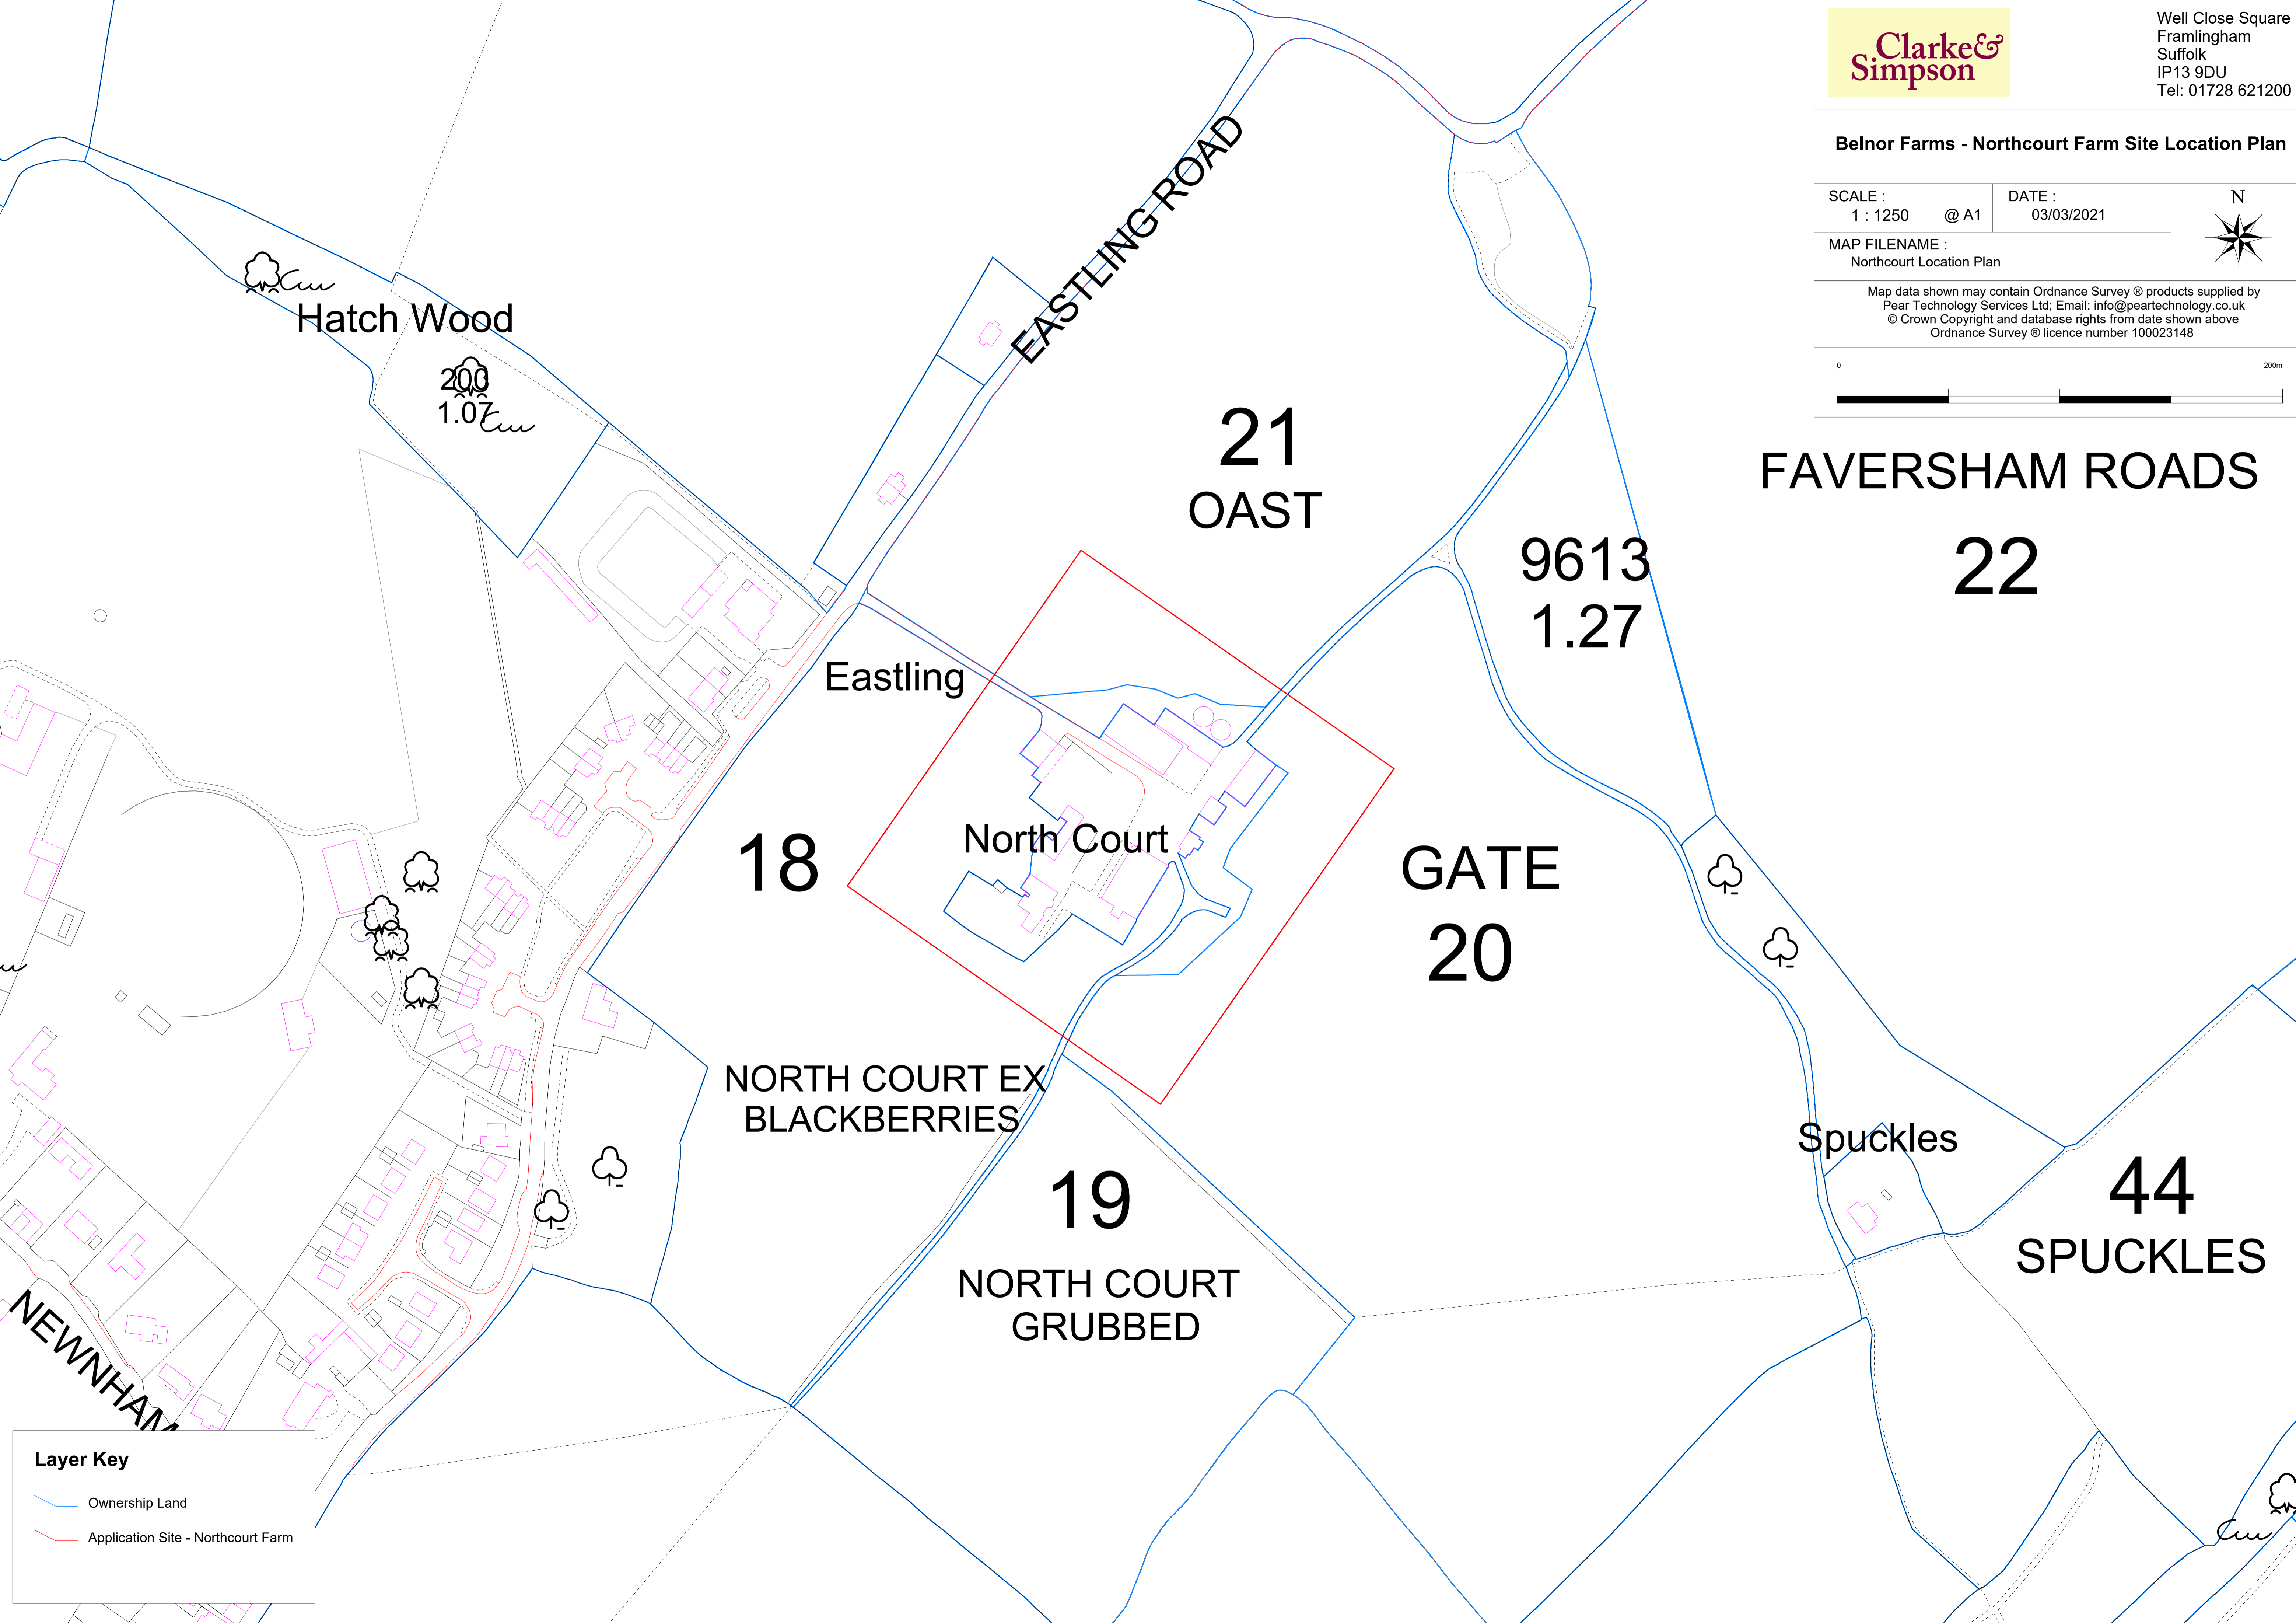

Belnor Farms - Northcourt Farm Site Location Plan

SCALE : 1 : 1250 @ A1 DATE : 03/03/2021

MAP FILENAME : Northcourt Location Plan

Map data shown may contain Ordnance Survey © products supplied by Pear Technology Services Ltd; Email: info@peartechology.co.uk
© Crown Copyright and database rights from date shown above
Ordnance Survey © licence number 100023148

Layer Key

- Ownership Land
- Application Site - Northcourt Farm