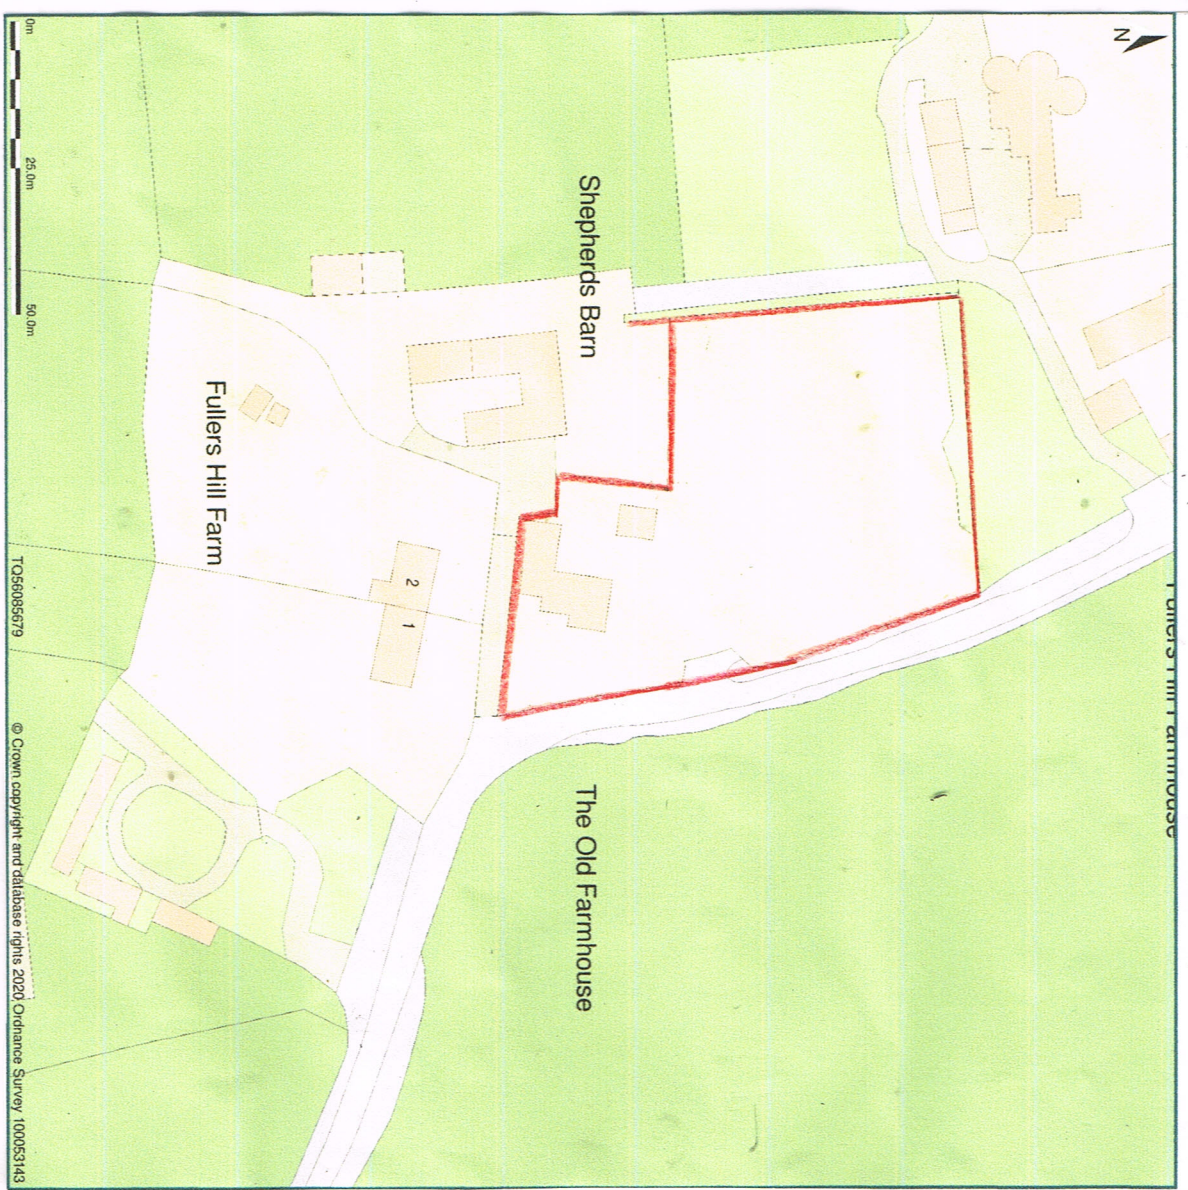

The Old Farm House, Fullers Hill, Seal, Kent, TN15 0EN

LOCATION PLAN

50m

Housing Solutions

Better Homes by Design

The Old Farm House, Fullers Hill, Seal, Kent, TN15 0EN

BLOCK PLAN

25m

SITE ADDRESS:	Old Farm House, Fullers Hill Seal Chart, Sevenoaks TN15 0EN	CLIENT DETAILS:	Natasha Anslow Site Address
DRAWINGS:	Site Location/Block Plan	DRAWN BY:	A BRILEY
DATE:	December 2020	SCALE:	1:1250, 1:500 (A3)
		REF:	OFH/1220/3001
		REV:	