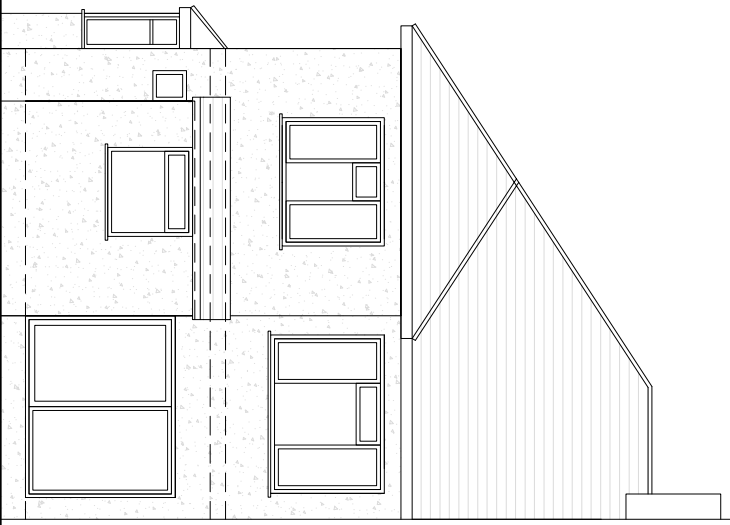

WEST ELEVATION

NORTH ELEVATION

**ALEXANDRA CORK
HOME DESIGNS**

100 WESTBOURNE ROAD,
DOWNEND, BRISTOL,
BS16 6RD

07867 592195

www.alexandracork.co.uk
info@alexandracork.co.uk

PROJECT 65 THE CRESCENT
CLIENT MR & MRS HEDINGER
DRAWING EXISTING ELEVATIONS -
W & N
DATE 14.12.20
SCALE 1:100@A3
REV -