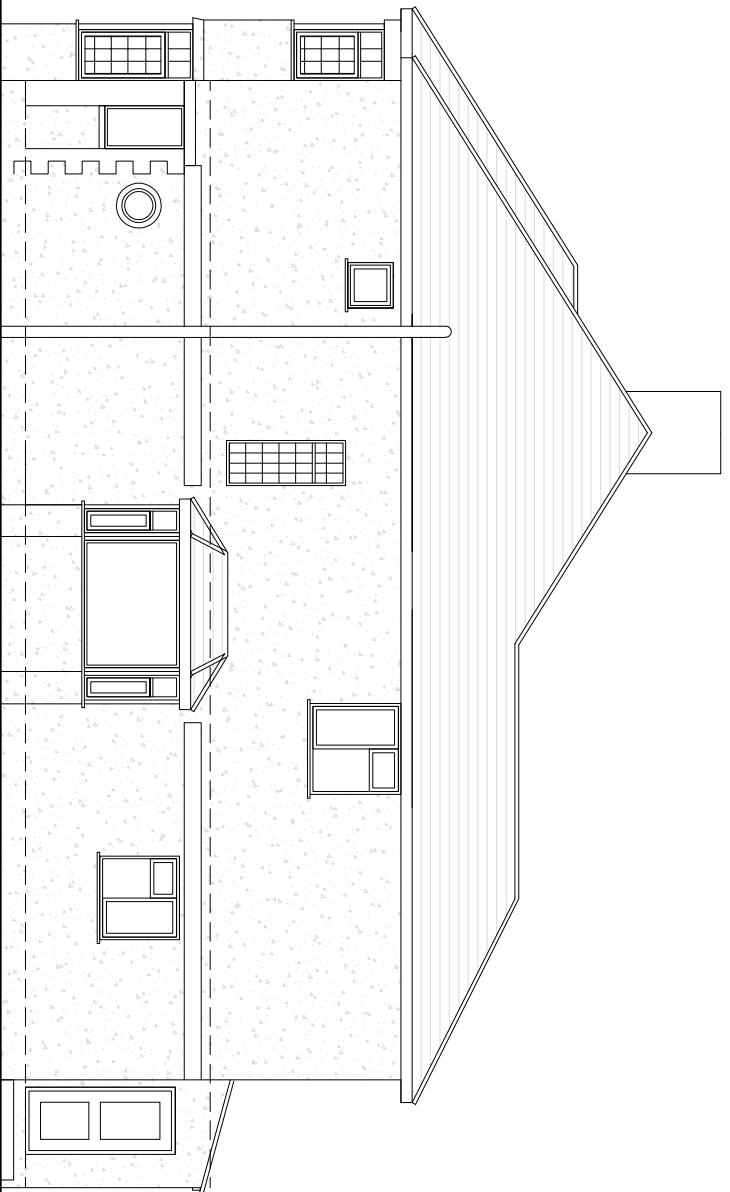

WEST ELEVATION

NORTH ELEVATION

**ALEXANDRA CORK
HOME DESIGNS**

100 WESTBOURNE ROAD,
DOWNEND, BRISTOL,
BS16 6RD

07867 592195

www.alexandracork.co.uk
info@alexandracork.co.uk

PROJECT 65 THE CRESCENT
CLIENT MR & MRS HEDINGER
DRAWING EXISTING ELEVATIONS -
W & N
DATE 14.12.20
SCALE 1:100@A3
REV -