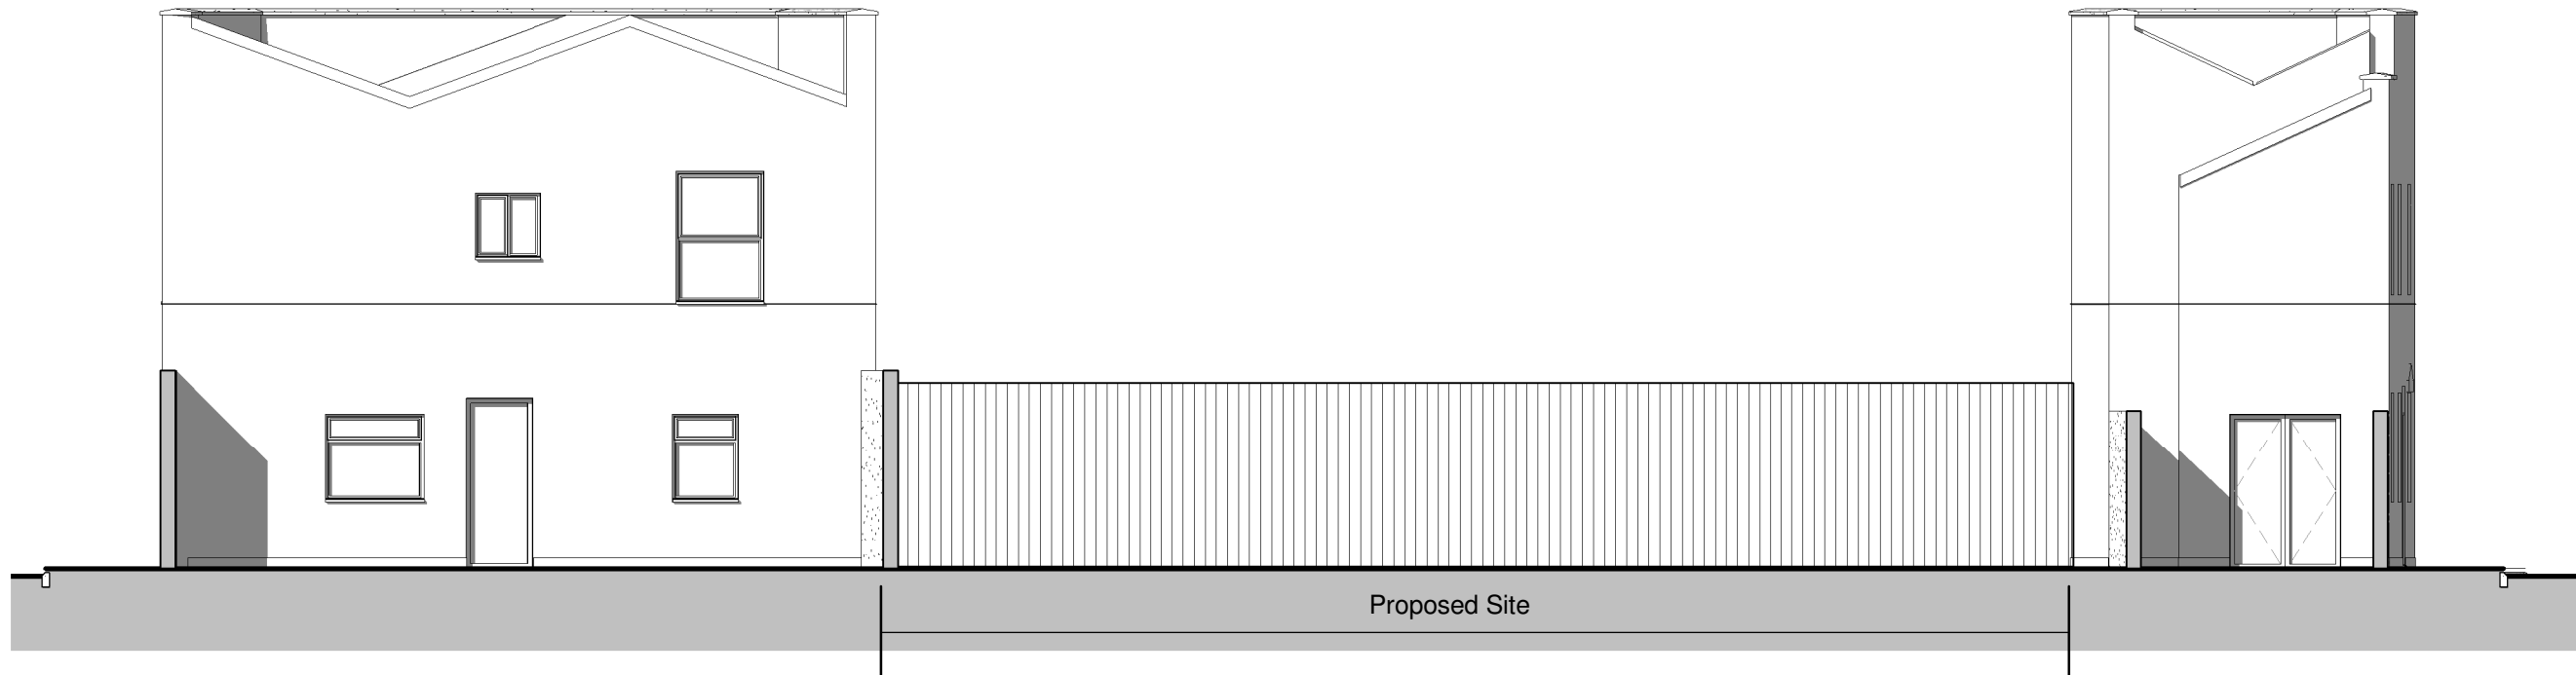

0m 3m
 1:100 @ A3

1 North Elevation - Existing
 501 1 : 100

P1 Revision 1 23.12.2020

Revision	Description	Date
Partner	Drawn	Date Created
TM	TS	16.12.2020

Project
Brook Road

Title
North Elevation - Existing

Drawing Reference
 20112 - OA - XX - 00 - E - A - 501

Proj Ref	Origin	Volume	Level	Type	Role	Drawing No.
Drawing No	Revision	Status				
501	P1	S0				

Scale
 1 : 100 @ A3

OXFORDARCHITECTS

Bagley Croft, Hinksey Hill, Oxford, OX1 5BS
 T. 01865 329100
 The Workshop, 254 Southmead Road, Bristol, BS10 5EN
 T. 0117 9581500