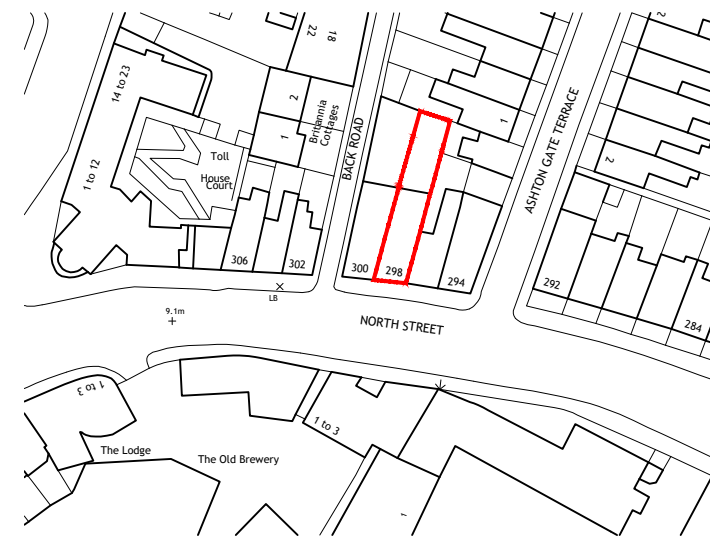

Notes:

Copyright for these drawings remains with Engage Architecture Ltd. All dimensions to be checked on site prior to construction. Any discrepancies to be reported immediately.

ENGAGE ARCHITECTURE LTD

59 Calcott Road
Knowle
Bristol
BS4 2HE
T:0117 379 0068
M:07817 104 066
rob@engagearch.co.uk

Project Information

298 North Street
Bristol
BS3 1JU

Drawing Information

Drawing Name
Site Location Plan

Drawing Number	376-PL-SITE-01
Scale	1:1250
Drawn by	rb
Date	December 20
Revision Date	-
Revision Number	-
Revision Notes	-
Paper Size	A3