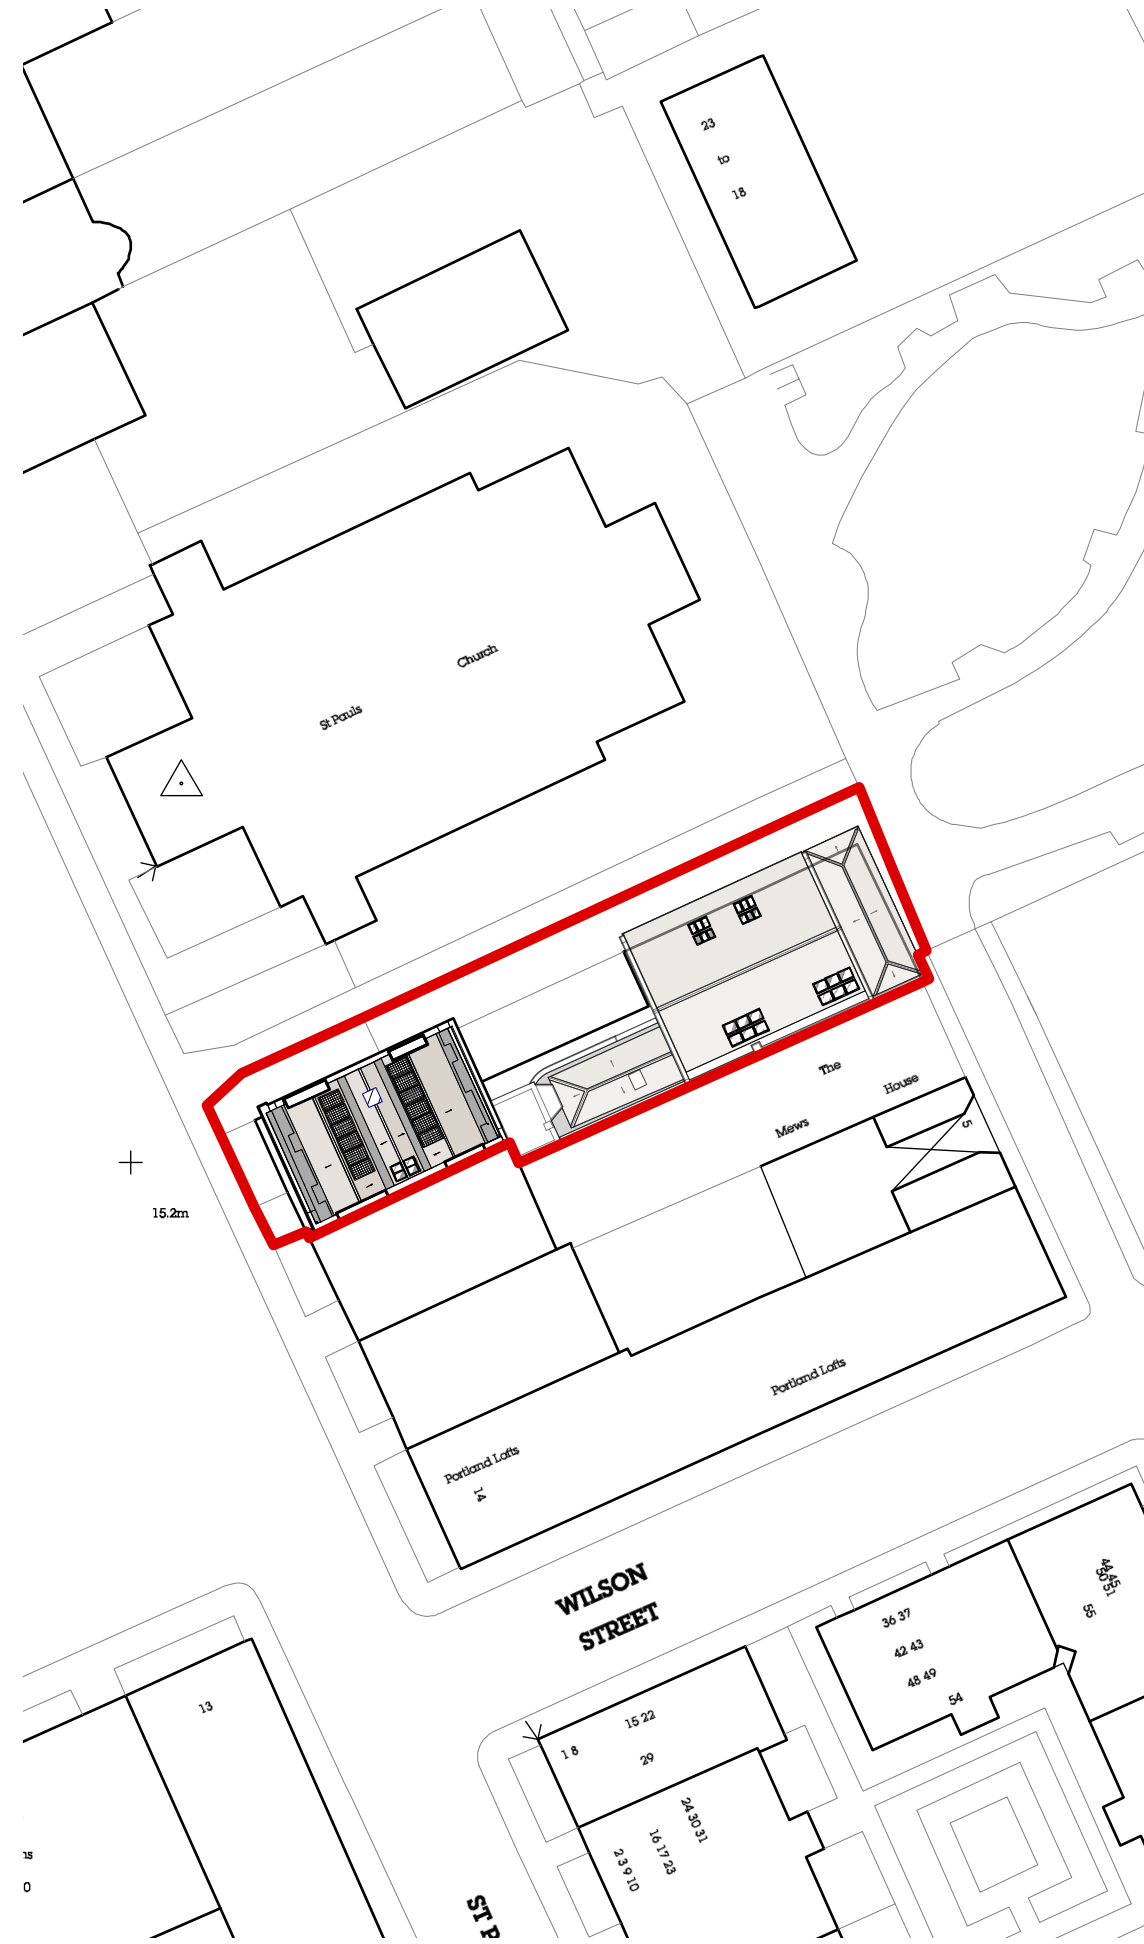

SITE LOCATION PLAN
Scale 1:1250

BLOCK PLAN
Scale 1:500

KEY

 Site Boundary

FOR PLANNING

Rev.	Date	By	Revision Notes

olearygoss
ARCHITECTS

Chapel House
11a Alexandra Park
Redland
Bristol BS6 6QB

Project Title
**Residential Conversion
17 Portland Square
Bristol**

Drawing Title
**Block and
Site Location Plans**

Drawing No.
3137_PA 100

Date
8th September 2016

Scale
1:1250 and 1:500 @ A3

Drawn by
IT

Checked by
ROL