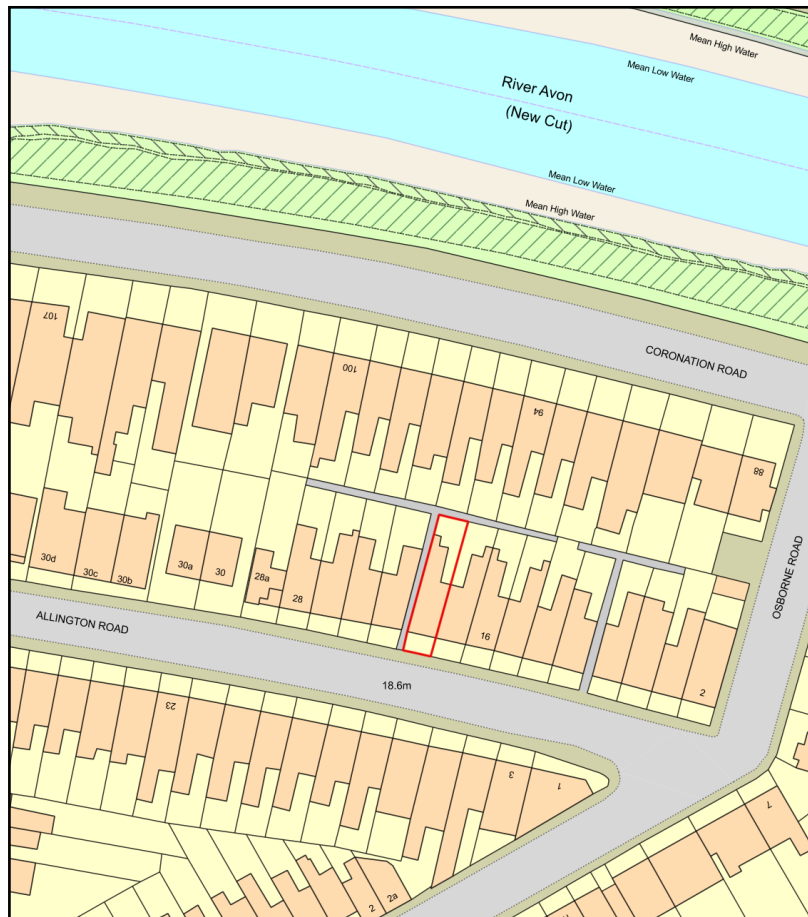

20 Allington Road, Southville

Plan Produced for: Andrews Charitable Trust

Date Produced: 15 Feb 2021

Plan Reference Number: TQRQM21046094458890

Scale: 1:1250 @ A4