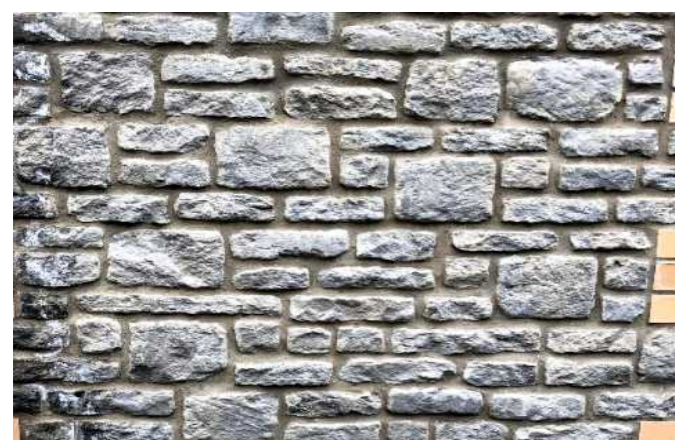

AIR BALLOON ROAD ELEVATION

HILLSIDE ROAD ELEVATION

ROOF TILES
Grey Double Roman

WINDOWS / DOORS
Anthracite Grey

Examples of render colours

GROUND FLOOR PLINTH
Bradstone 'Rough Dressed'
in Silver Grey

CILLS AND STRING COURSES
Bathstone render and
Reconstructed Bathstone

Pollen Yellow

Sky Blue

Old Rose

Pale Green

'PAREX' THROUGH COLOURED RENDER

4 Feb 2021