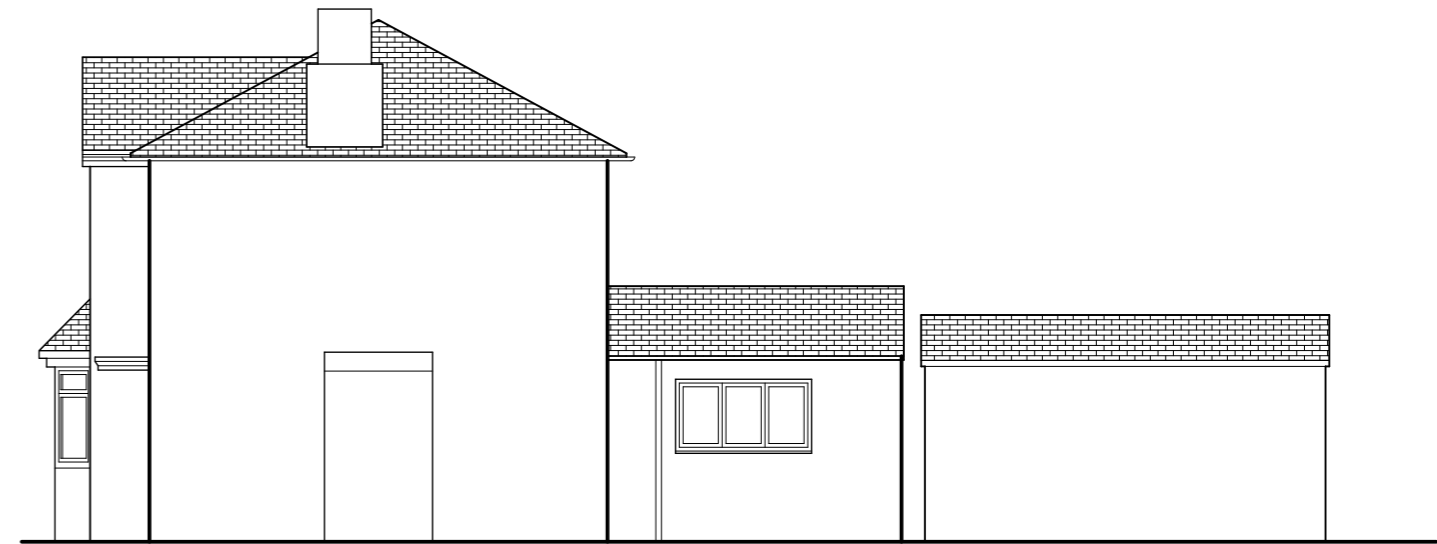

South Elevation

West Elevation

North Elevation

painter architects limited		Address: 5 Bewdley Hill, Kidderminster, WORCS, DY11 6BS Tel: 07962 183315 Email: richard@painterarchitects.com Website: www.painterarchitects.com	
Client: Mr & Mrs Knight, 53 Lickhill Road, Stourport, DY13 8SL	Drawn by: RP Date: 20/06/20	Scale: 1:100	Drawing Number: 02
Project: Extension	Drawing Title: Existing Elevations	Drawing Status: Planning	Paper Size: A3
			Revision: /