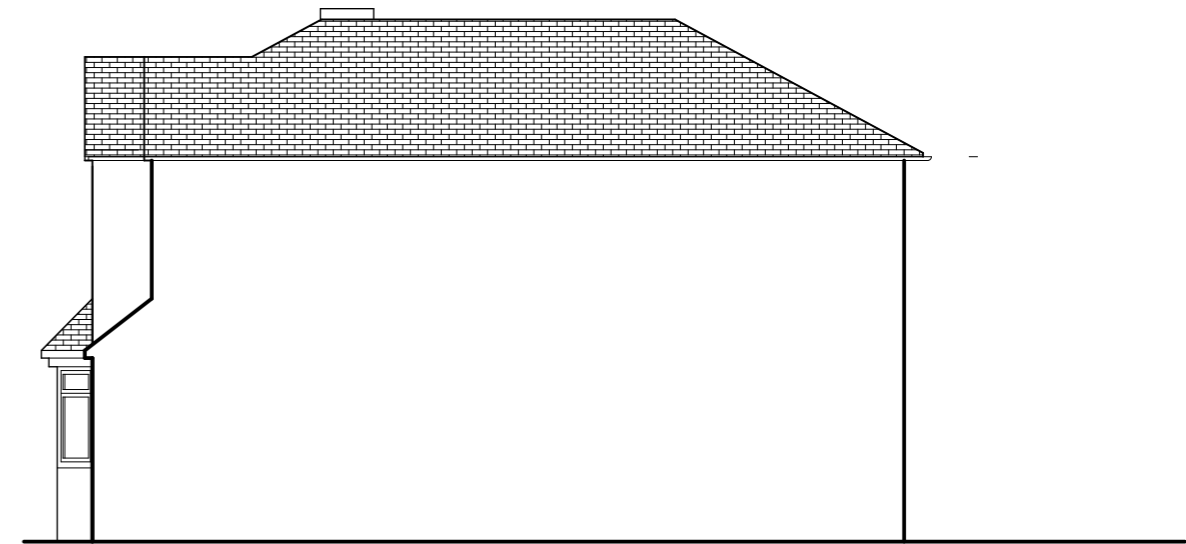

South Elevation

West Elevation

North Elevation

painter architects limited		Address: 5 Bewdley Hill, Kidderminster, WORCS, DY11 6BS Tel: 07962 183315 Email: richard@painterarchitects.com Website: www.painterarchitects.com	
Client: Mr & Mrs Knight, 53 Lickhill Road, Stourport, DY13 8SL	Drawn by: RP Date: 20/06/20	Scale: 1:100	Drawing Number: 04
Project: Extension	Drawing Title: Proposed Elevations	Drawing Status: Planning	Paper Size: A3
			Revision: B