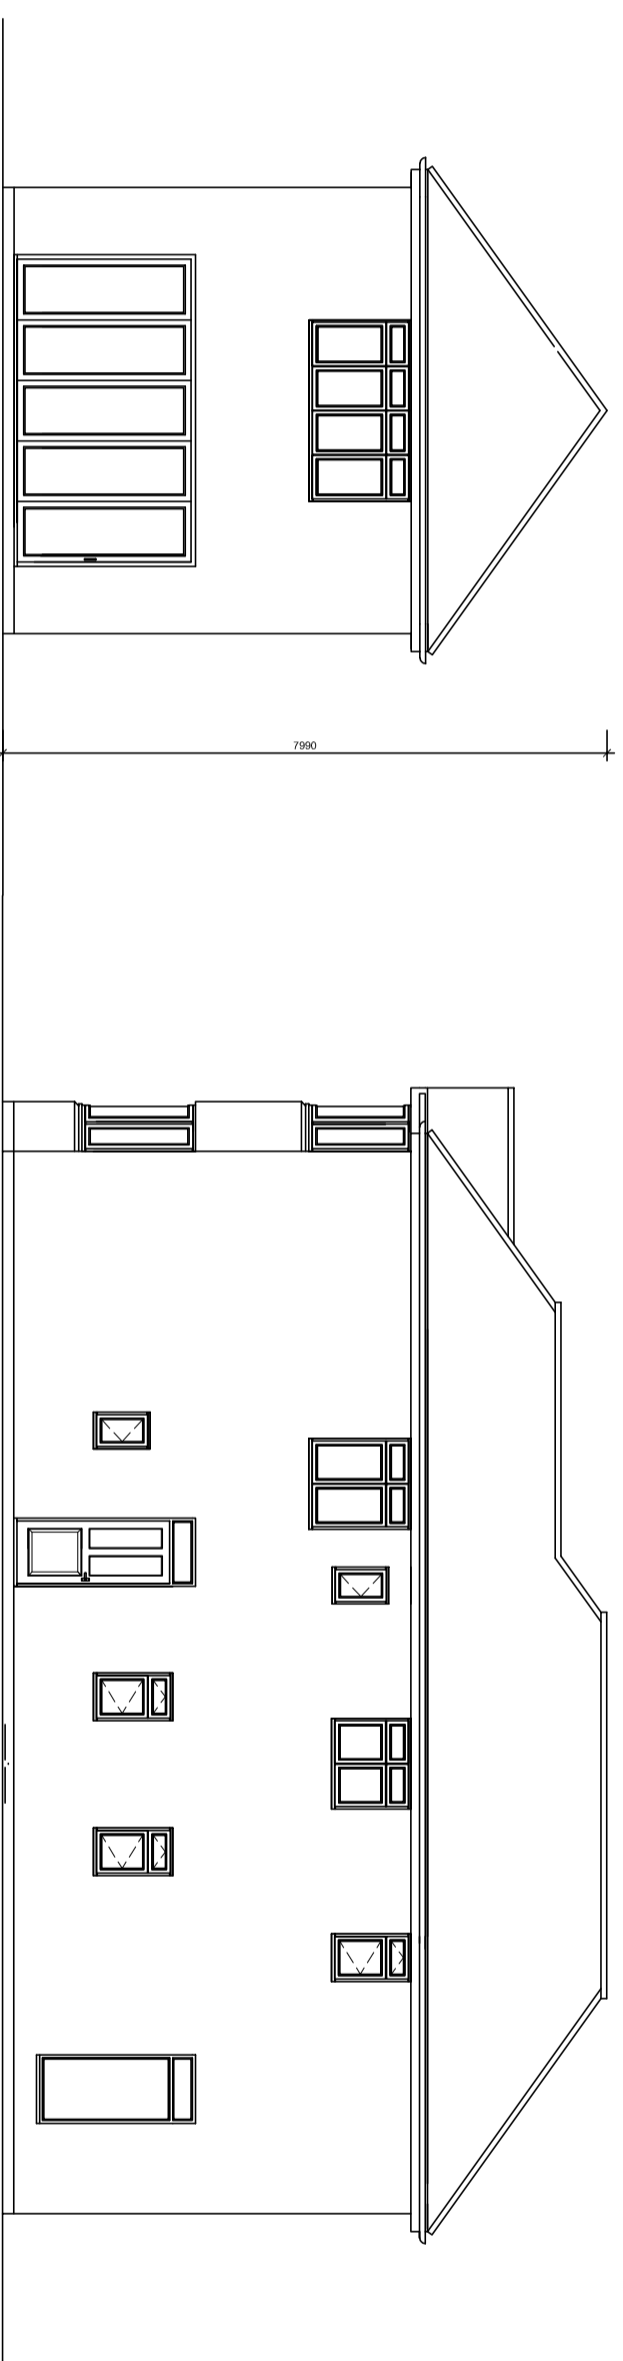

Front Elevation

Side Elevation

Rear Elevation

Side Elevation

1:100 Scale Bar

fulcrum design

Address Suite 7 Taxholme
 Guildford Road, Bookham
 Surrey KT23 4HB
 Tel 01372 451425
 Fax 01372 459620
 Web www.fulcrumarchitects.co.uk
 Email info@fulcrumarchitects.co.uk

Existing Elevations

Mr. Tree

8 Cudas Close, Stoneleigh, KT19 0QF.

Site Area Paper Size Drawn by Date Scale Drawing No.
 A2 GS 21-12-20 1:100 20-41-03