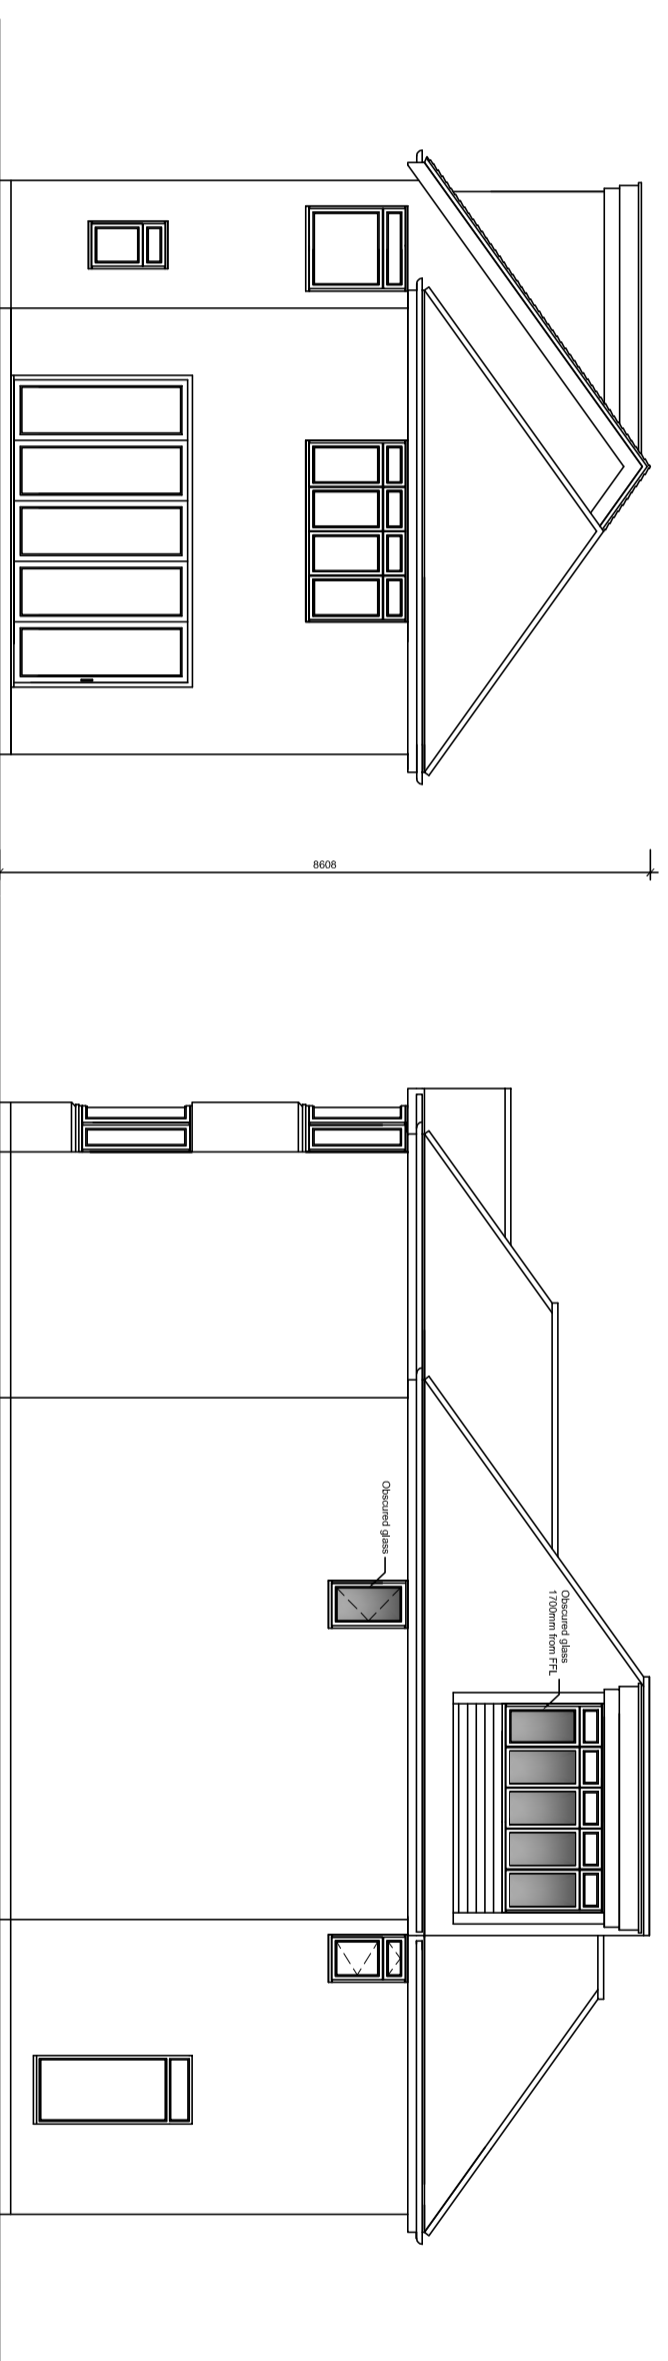

Front Elevation

Side Elevation

Rear Elevation

Side Elevation

1:100 Scale Bar

fulcrum design

Address Suite 7 Taxtholme
 Guildford Road, Bookham
 Surrey KT13 4HB
 Tel 01372 451425
 Fax 01372 459620
 Web www.fulcrumarchitects.co.uk
 Email info@fulcrumarchitects.co.uk

Proposed Elevations

Mr. Tree

8 Cudas Close, Stoneleigh, KT19 0QF.

Site Area Paper Size Drawn by Date Scale Drawing No.
 A2 GS 21-12-20 1:100 20-41-02