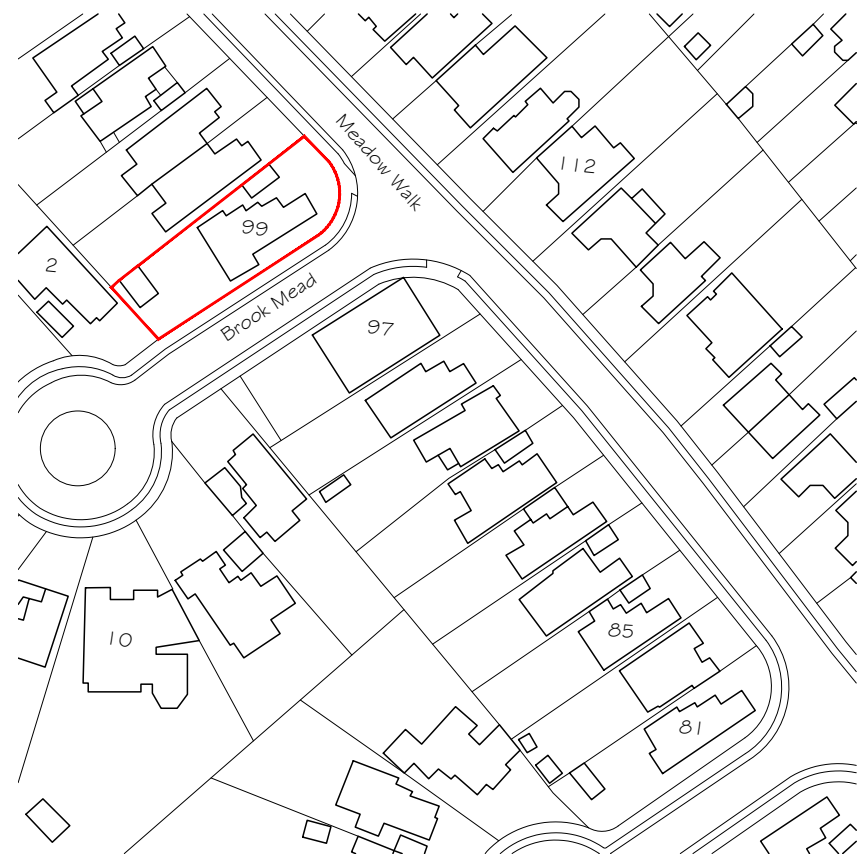

© This drawing and the building works depicted are the copyright of Studio Reach Limited.
 This drawing (or any part of it) may not be reproduced or amended, except without prior written permission by Studio Reach Limited.
 DO NOT SCALE THIS DRAWING - ALWAYS USE WRITTEN DIMENSIONS - ALL DIMENSIONS TO BE VERIFIED ON SITE

0 Location Plan
 Scale 1:1250 @ A3

02 Site Plan
 Scale 1:500 @ A3

Rev	Description	Date
-----	-------------	------

STUDIO REACH
 [ARCHITECTURE/DESIGN] LTD

• Jack@studioreach.co.uk • Tel: 07875 010123 •

Project

99 Meadow Lane
 EPSOM
 KT19 0BB

Drawing Title

LOCATION & SITE
 PLANS

Status

PLANNING

Project Number	Date
-	15/11/20
Drawing Number	Scale
100	As Indicated
	Revision
	*