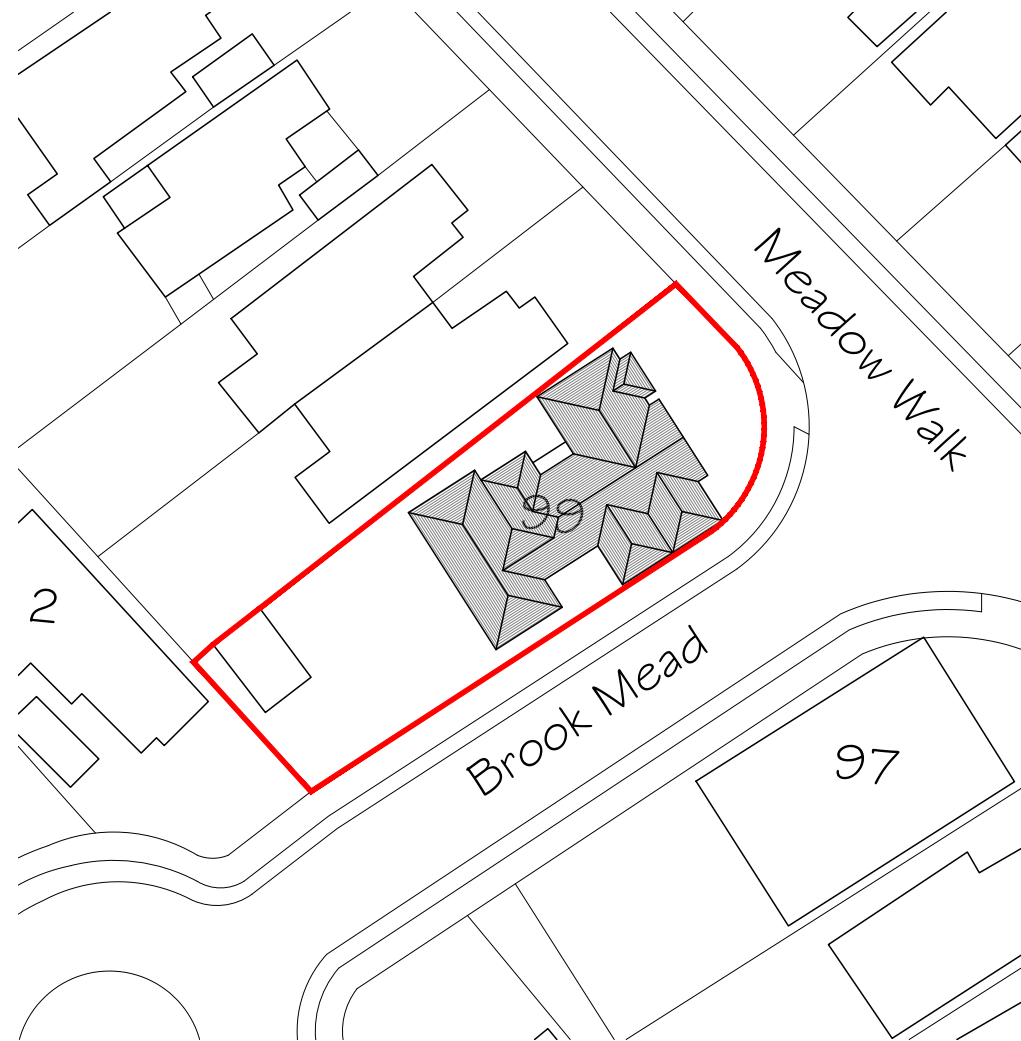

© This drawing and the building works depicted are the copyright of Studio Reach Limited.
 This drawing (or any part of it) may not be reproduced or amended, except without prior written permission by Studio Reach Limited.
 DO NOT SCALE THIS DRAWING - ALWAYS USE WRITTEN DIMENSIONS - ALL DIMENSIONS TO BE VERIFIED ON SITE

0 Location Plan
 Scale 1:1250 @ A3

02 Site Plan
 Scale 1:500 @ A3

Rev	Description	Date
-----	-------------	------

STUDIO REACH
 [ARCHITECTURE/DESIGN] LTD

• Jack@studioreach.co.uk • Tel: 07875 010123 •

Project

99 Meadow Lane
 EPSOM
 KT19 0BB

Drawing Title

LOCATION & SITE
 PLANS

Status

PLANNING

Project Number	Date
-	15/11/20
Drawing Number	Scale
100	As Indicated
	Revision
	*