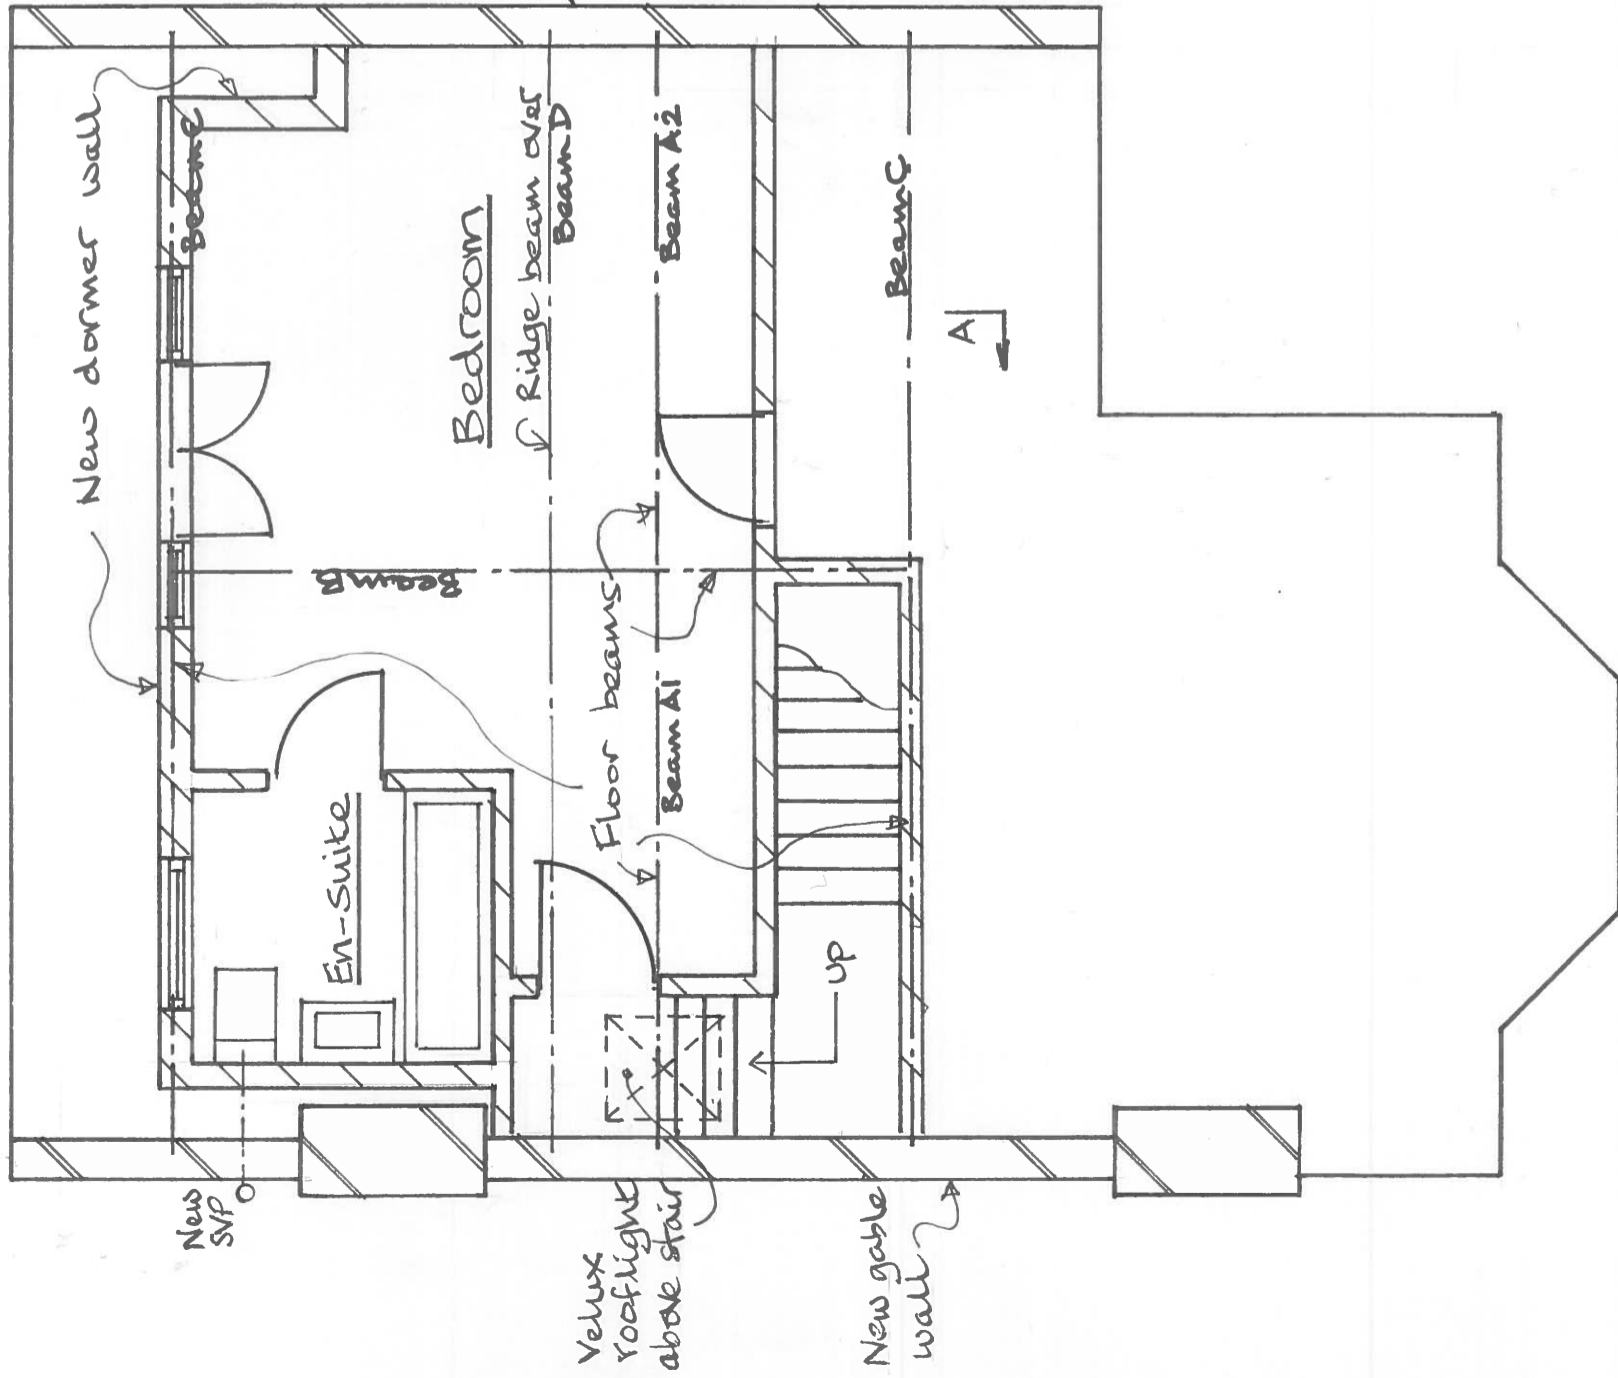

26 Harefield Avenue, Cheam

Proposed Plans of Loft Extension

Scale: 1:50 @ A3

Drawing No. 202/5

Date: December 2020

A

SECTION A-A

LOFT ROOM PLAN