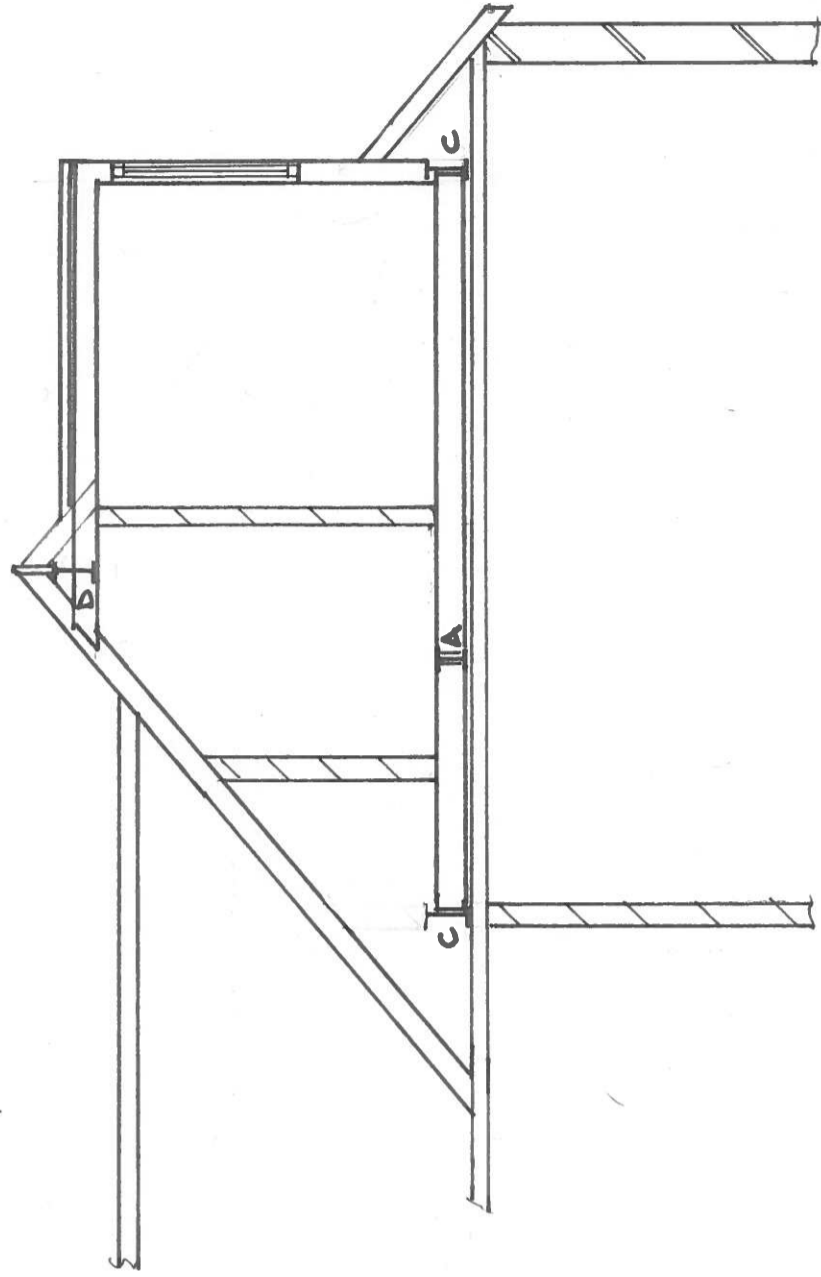

26 Harefield Avenue, Cheam

Proposed Plans of Loft Extension

Scale: 1:50 @ A3

Drawing No. 202/5

Date: December 2020

A

SECTION A-A

LOFT ROOM PLAN