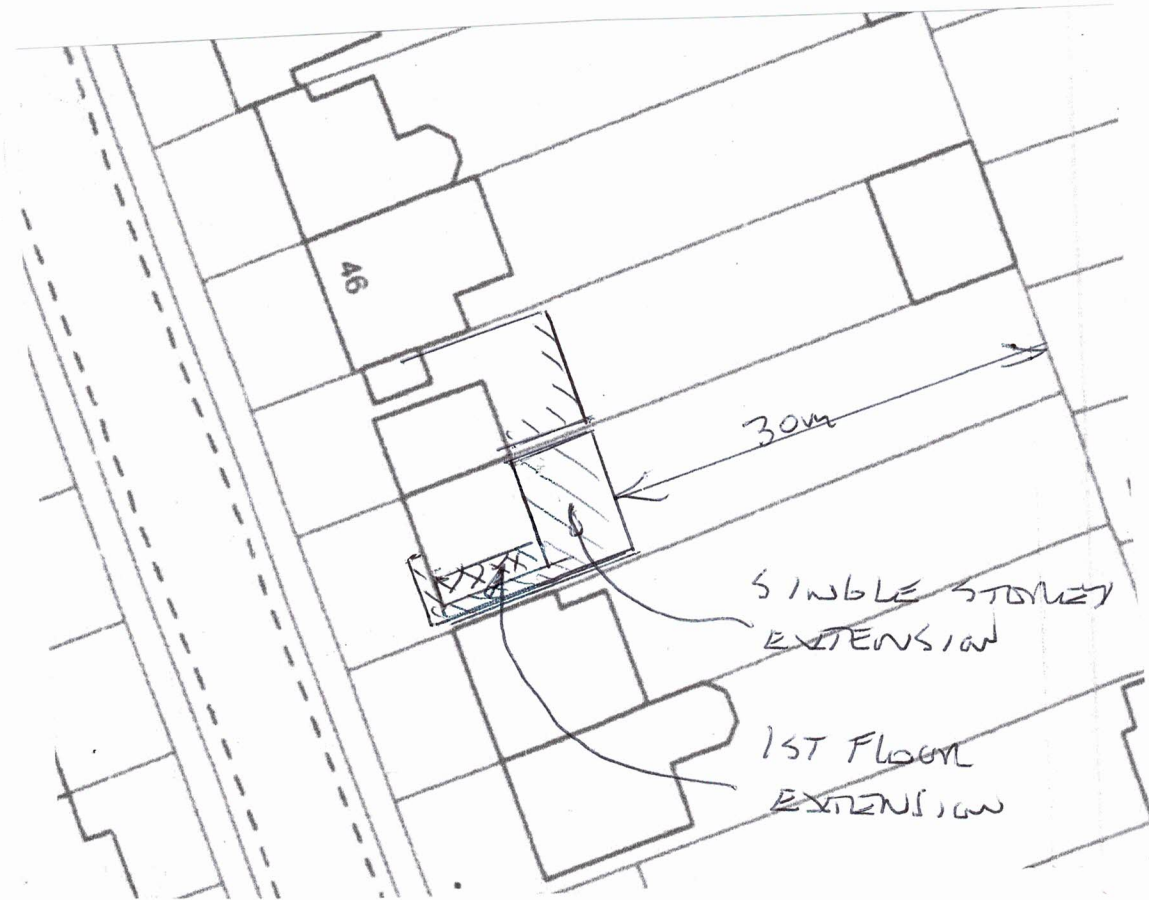

**WOODSTOCK DESIGN LTD**

**Block plan for  
42 Walsingham Gardens, Stoneleigh, Epsom KT19 0LU**

**Scale bar 1:500 on A4 paper**