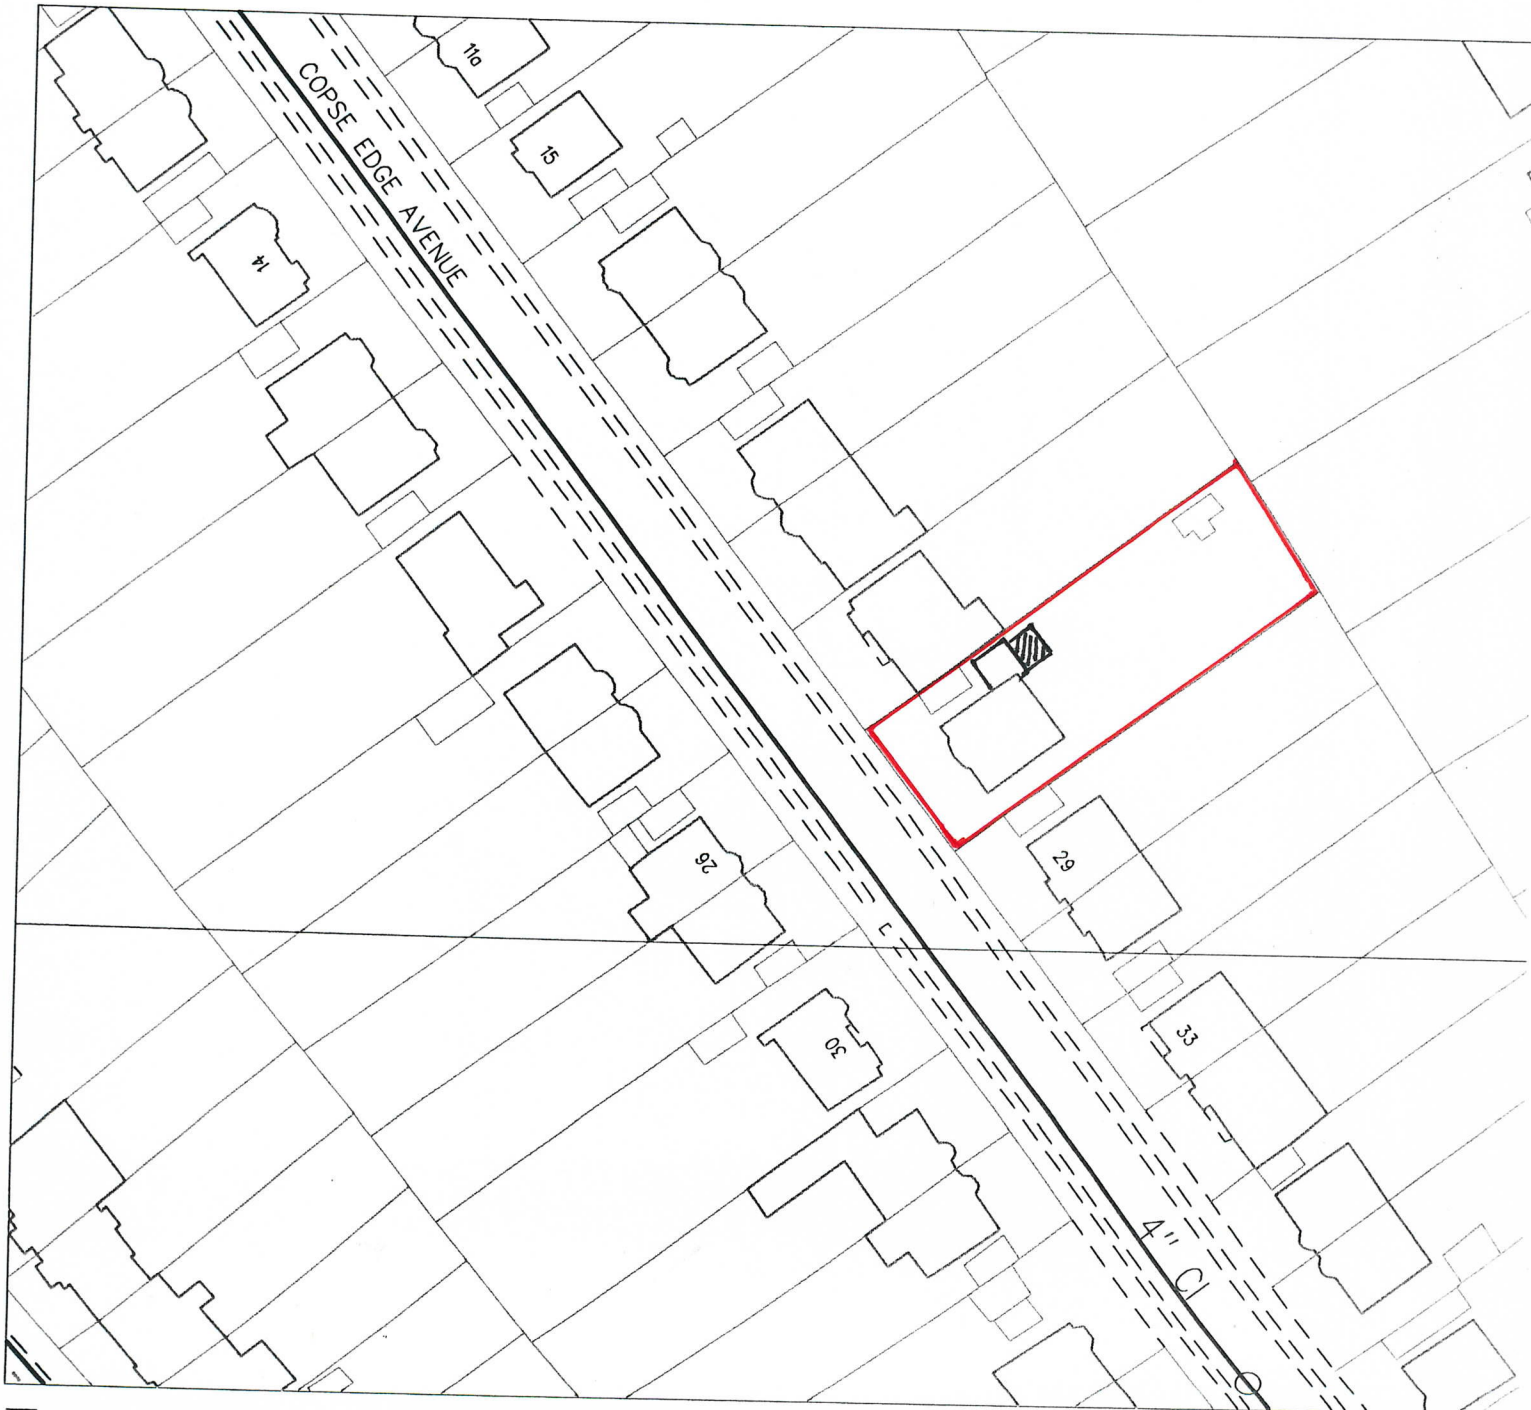

**27 COPSE EDGE AVENUE,
EPSOM, KT17 4HT.**

SCALE

1:1250

LOCATION PLAN

↑
NORTH

0 10 20 30 40 50m