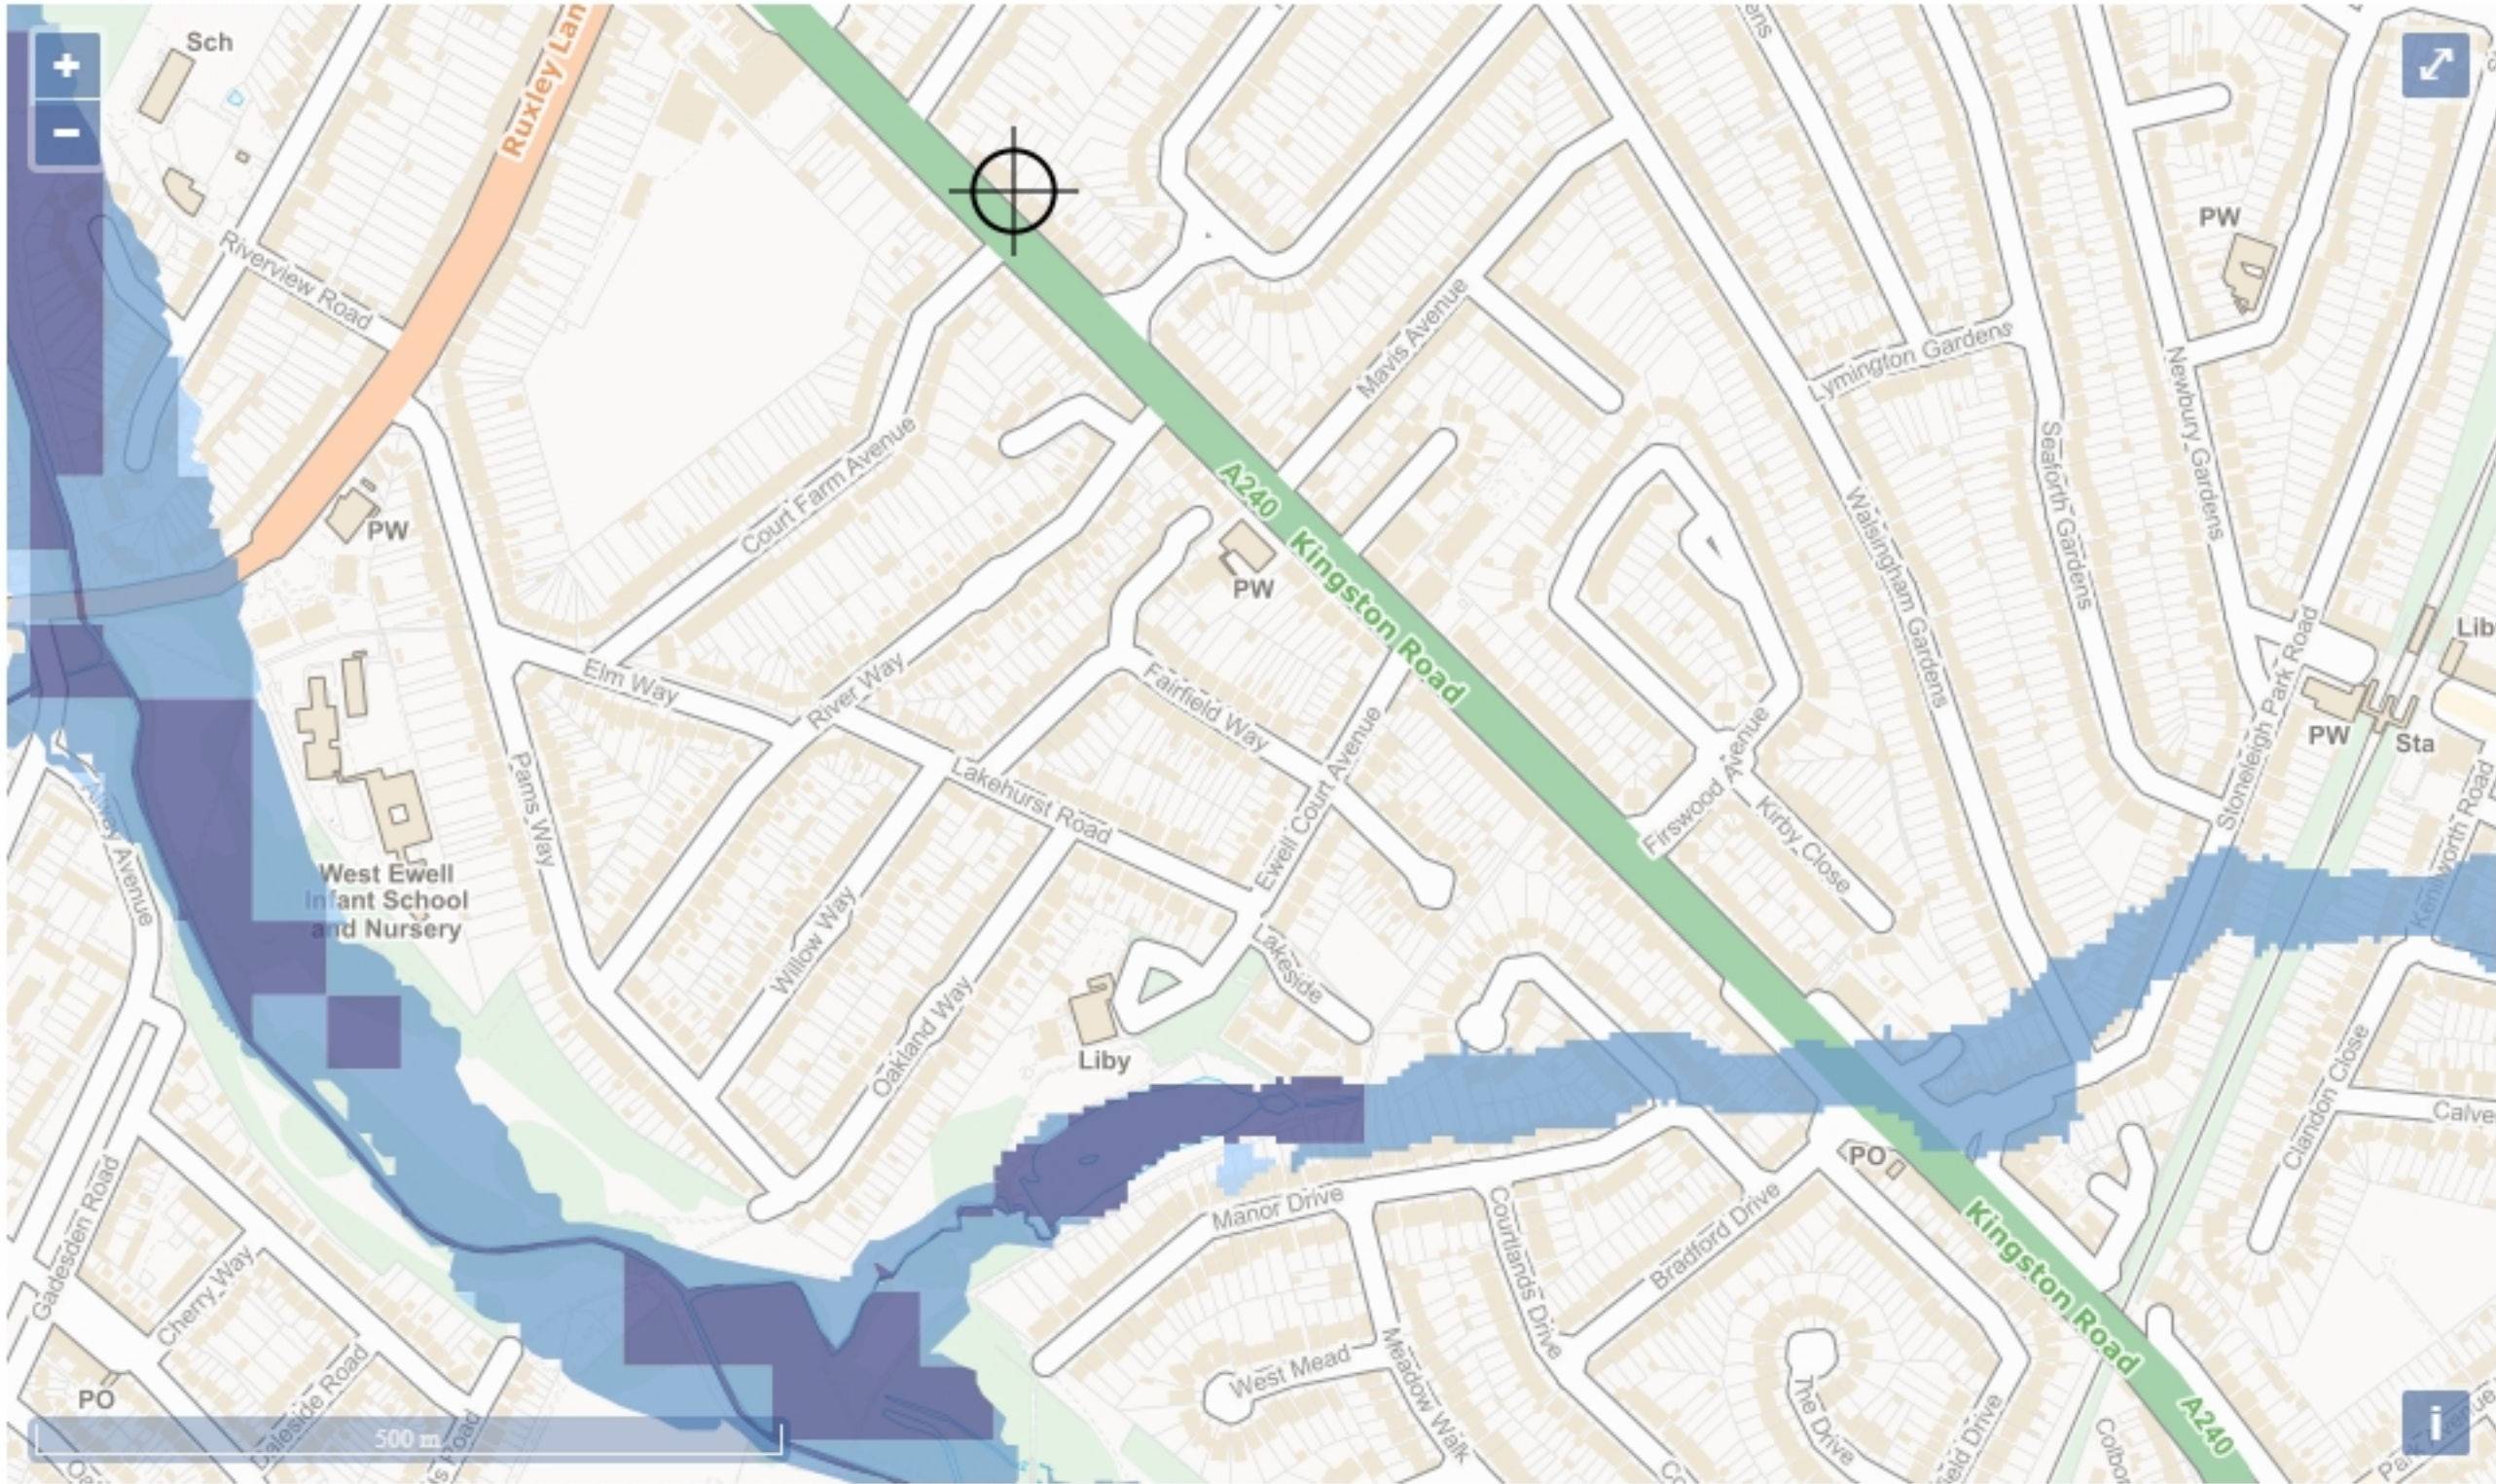

Select the type of flood risk information you're interested in. The map will then update.

Flood risk

Extent of flooding

Location

KT19 0SU

Extent of flooding from rivers or the sea

● High ● Medium ● Low ● Very low ⊕ Location you selected