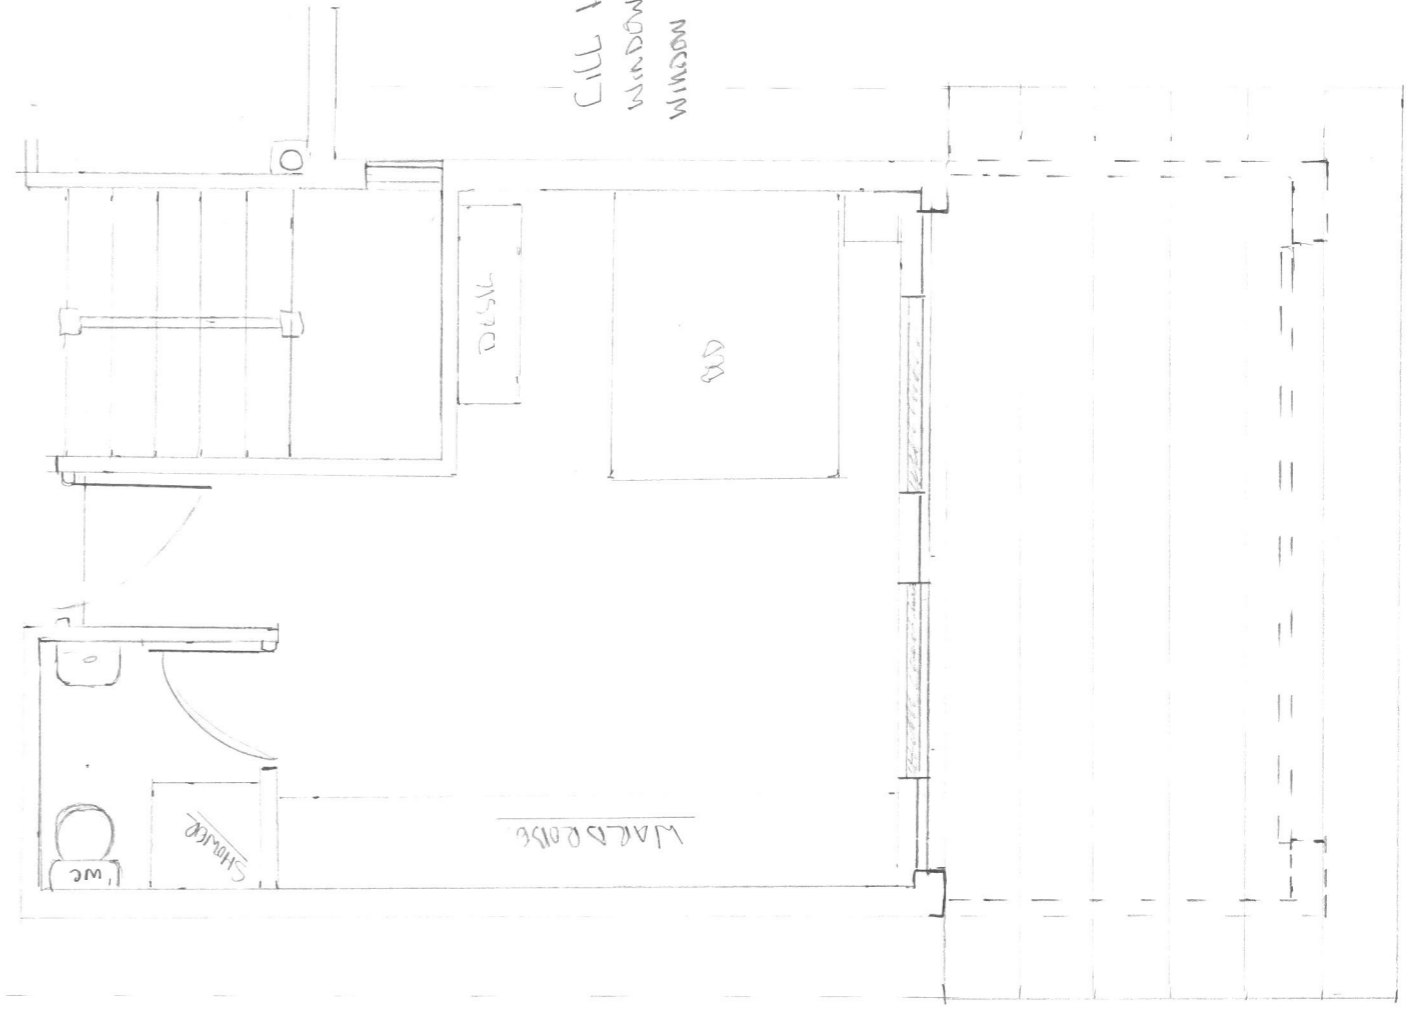

12 OLD HOUSE CLOSE.  
 - Existing + Proposed 1st Floor Layout  
 - 29th Jan 21  
 - Scale 1:50 @ A3

CILL HEIGHT 1150m  
 WINDOW HEIGHT 1200m  
 WINDOW LENGTH 2.600m

12 OLD HOUSE CLOSE  
 - Existing + Proposed 1st Floor Layout  
 - 29th Jan 21  
 - Scale 1:50 @ A3

CILL HEIGHT 1150m  
 WINDOW HEIGHT 1200m  
 WINDOW LENGTH 2.600m