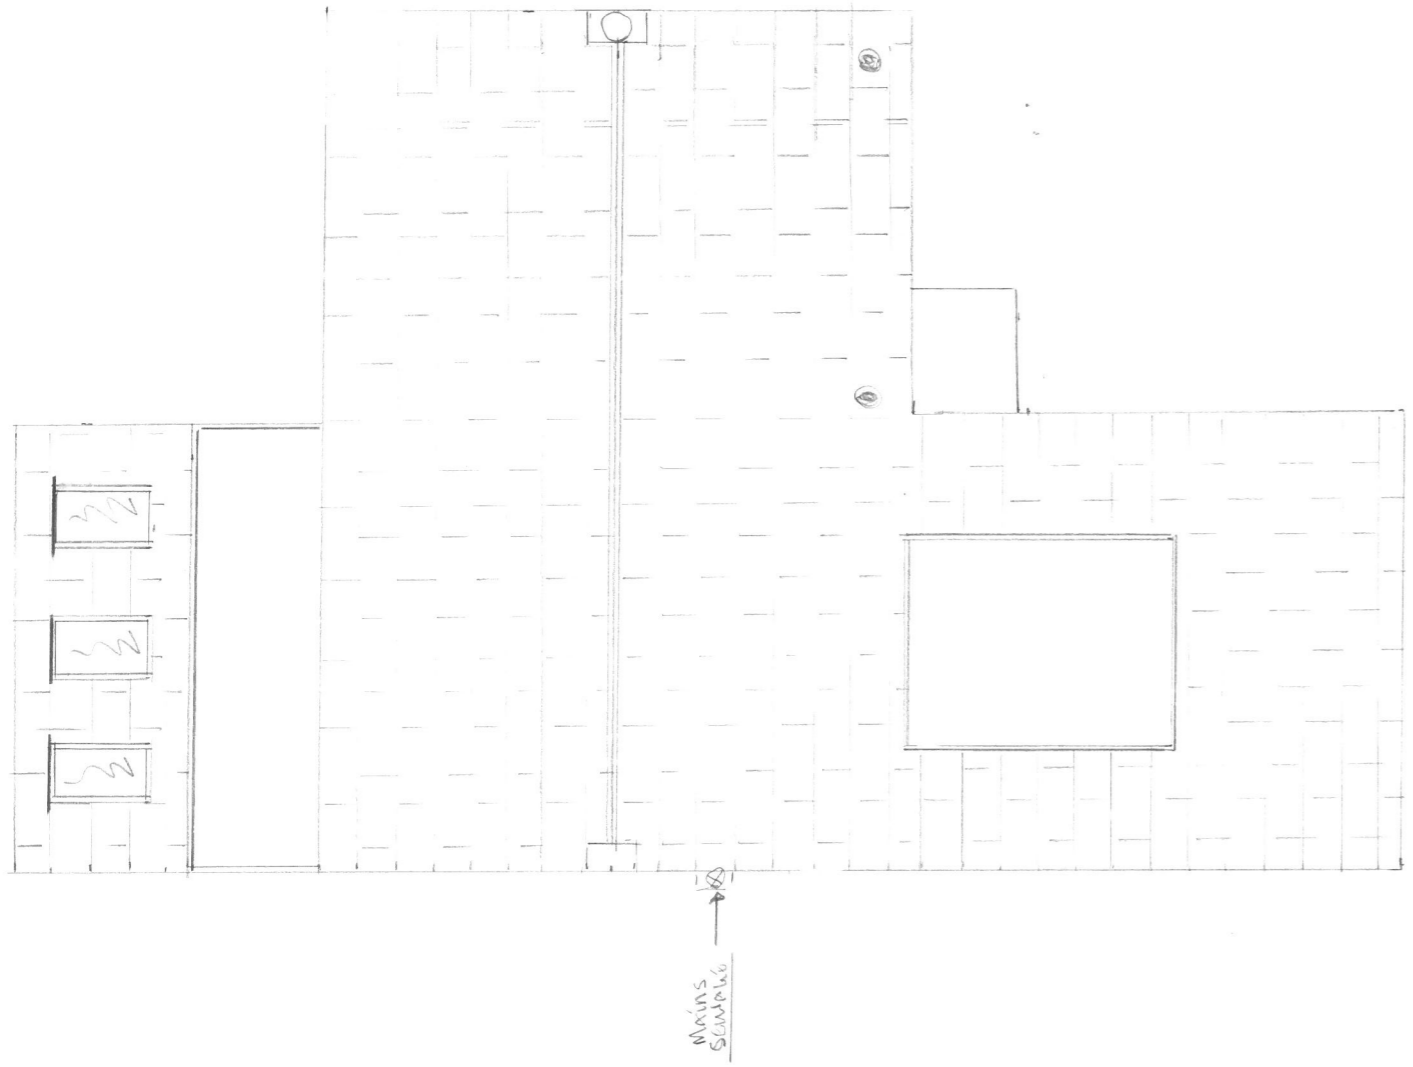

12-OLD HOUSE CLOSE

EXISTING + REPOSED ROOF PLAN

29th JAN 21

SCALE 1:100 @ A3

12-OLD HOUSE CLOSE

EXISTING + REPOSED ROOF PLAN

29th JAN 21

SCALE 1:100 @ A3