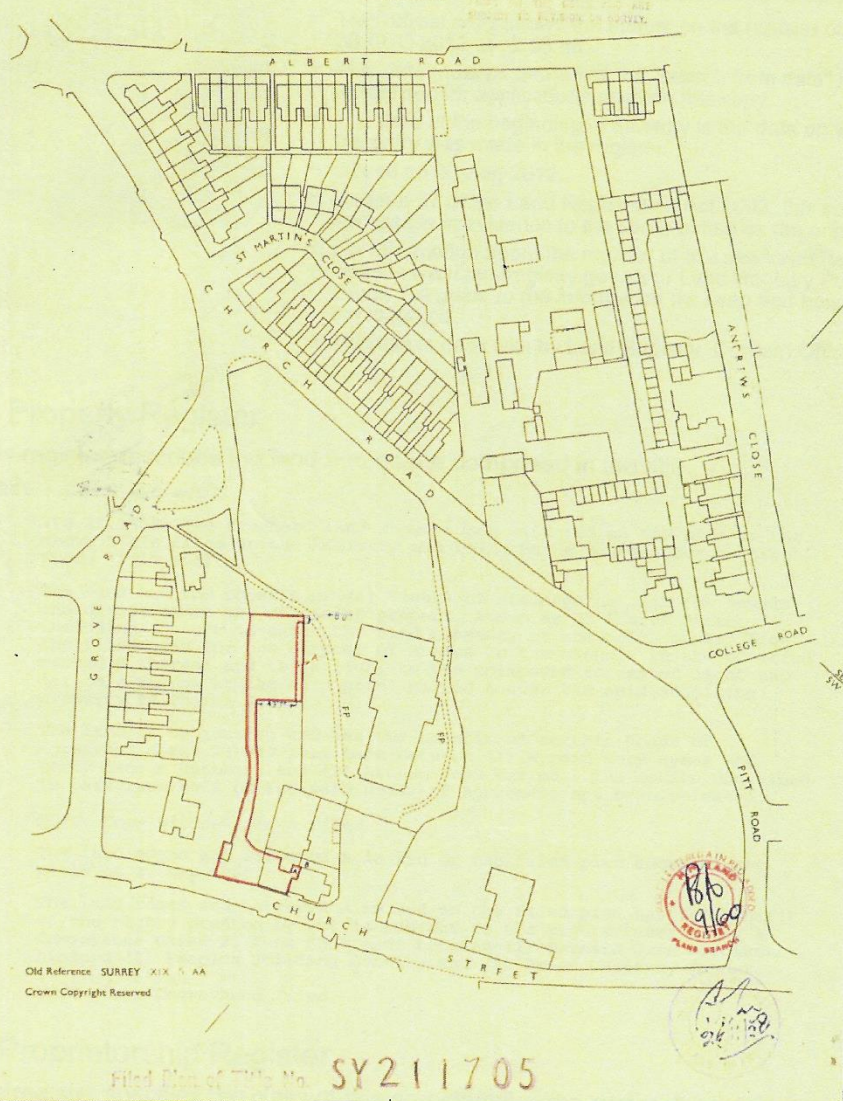

H. M. LAND REGISTRY GENERAL MAP

SURREY SHEET TQ 2160 SECTION J

(NATIONAL GRID)

Scale 1/1250

EPSOM AND EWELL DISTRICT

EPSOM PARISH

THE BOUNDARIES SHOWN BY DOTTED LINES ARE NOT GUARANTEED AND ARE SUBJECT TO REVISION BY HERMITY.

Old Reference SURREY XIX 5 AA
Crown Copyright Reserved

Filed Plan of Title No. SY211705

This official copy is incomplete without the preceding notes page.